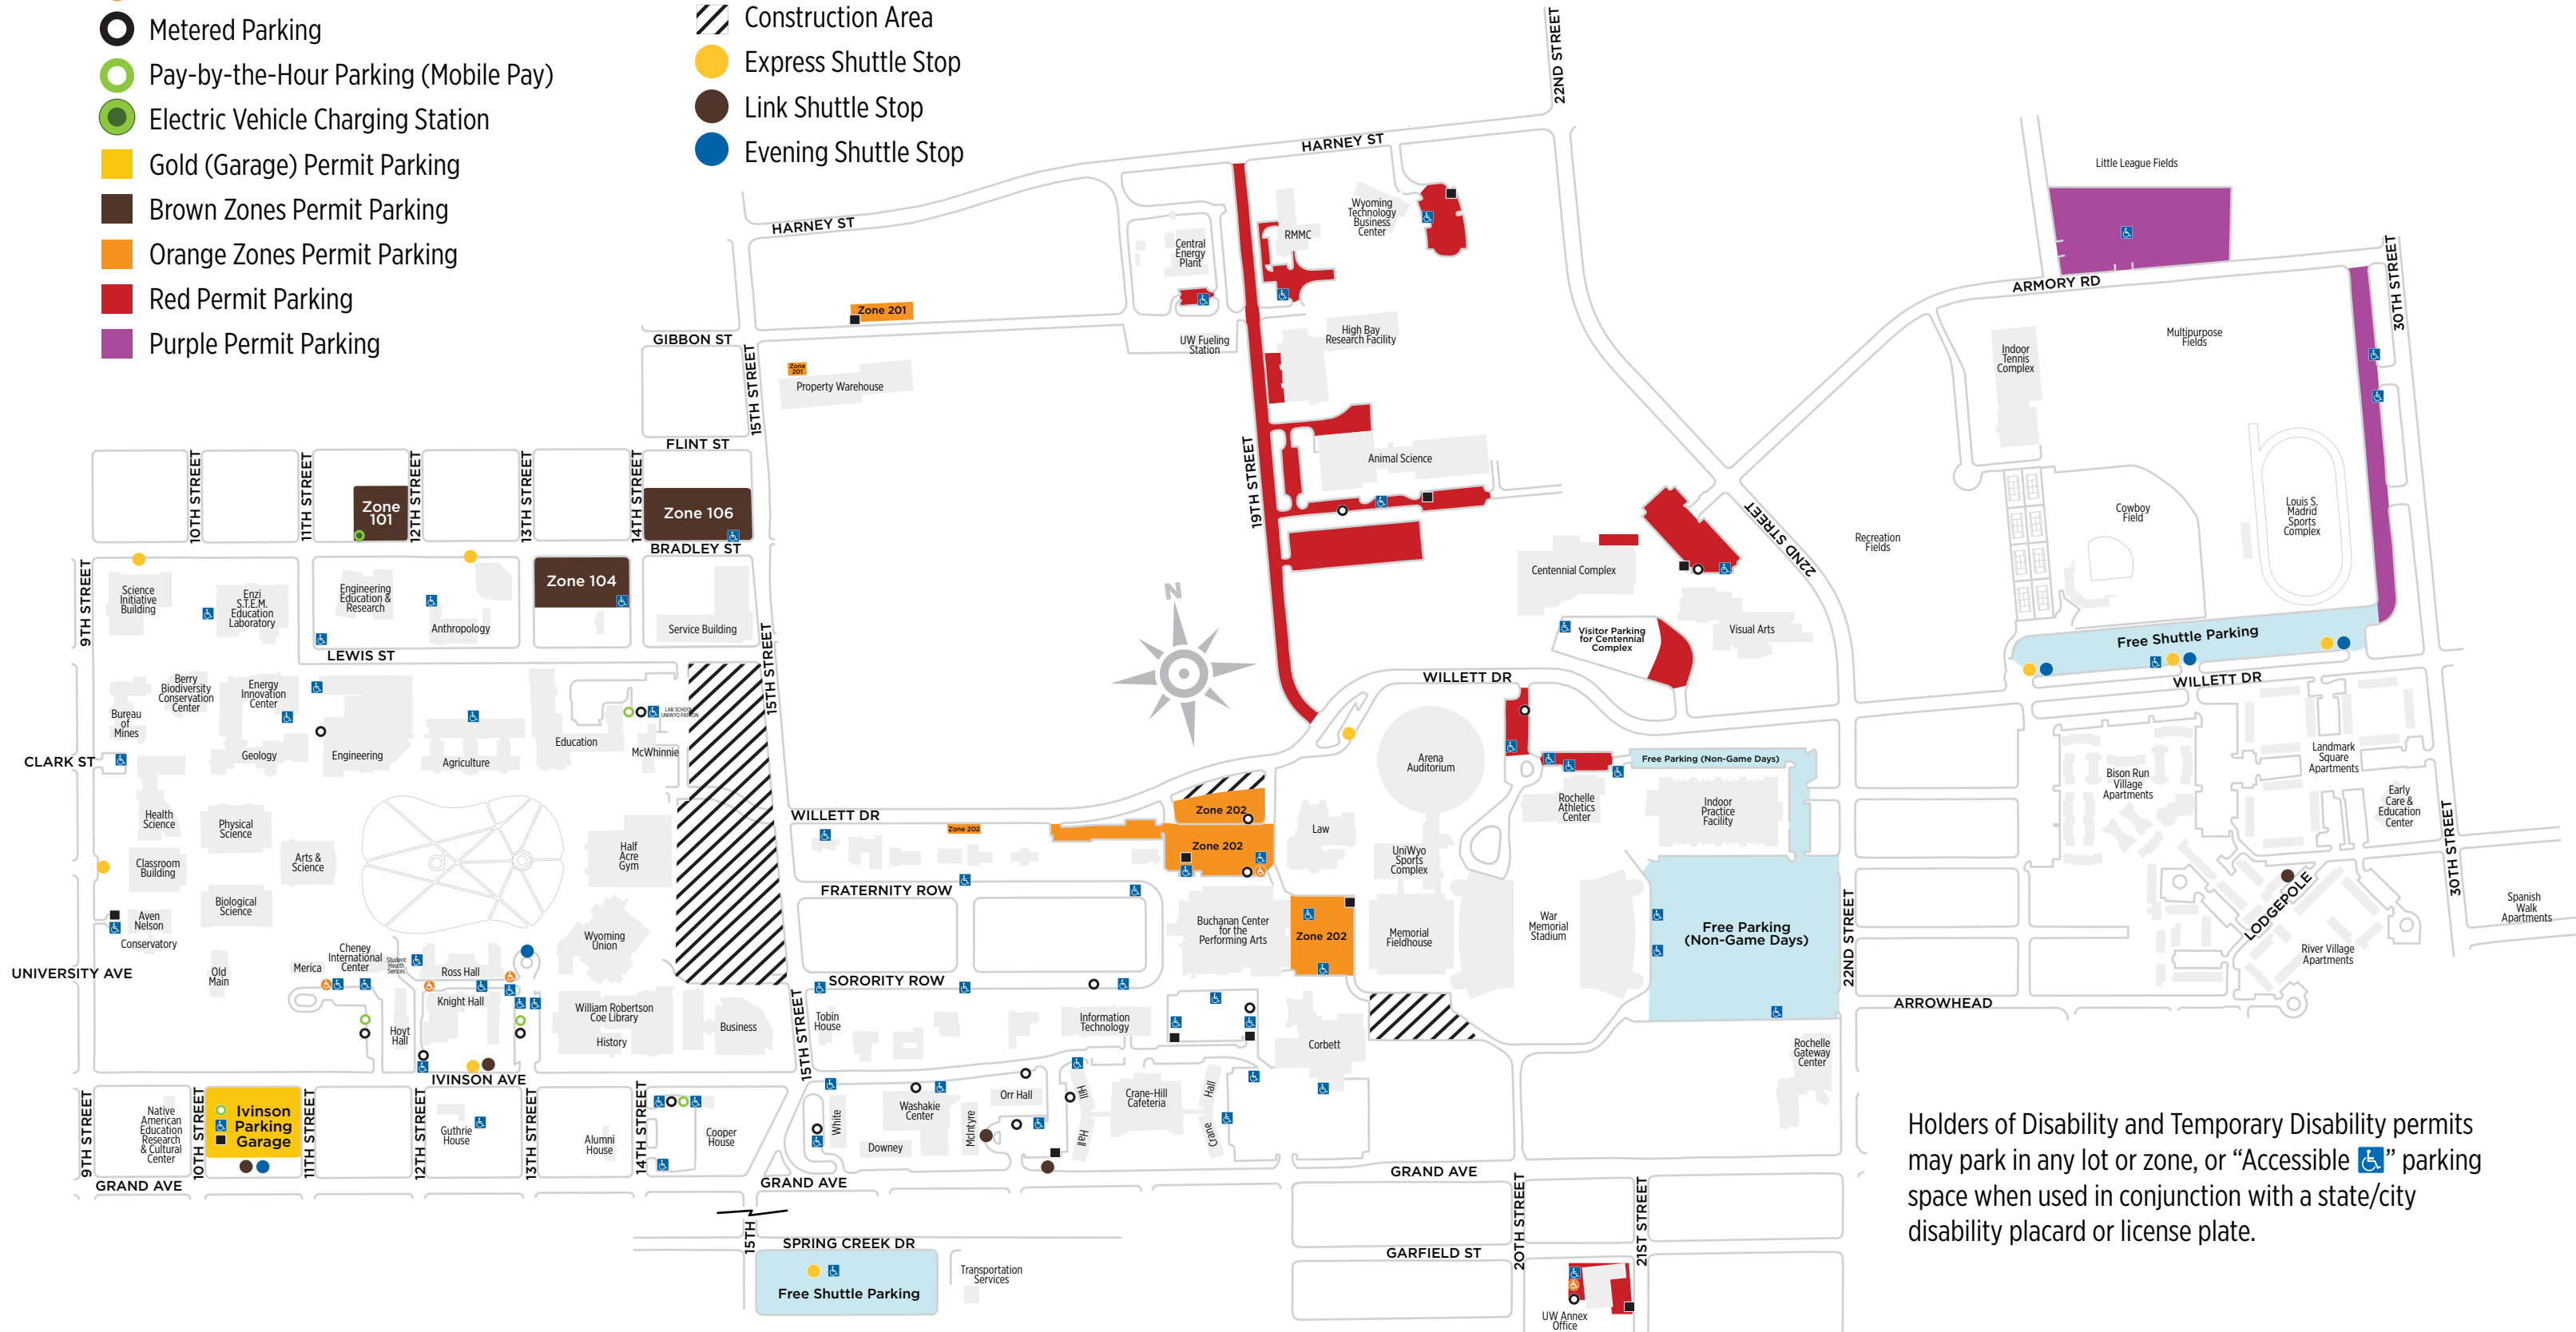

UW COMMUTING STUDENT PERMIT PARKING

- Parking Areas for Individuals with Disabilities
- Metered Parking for Individuals with Disabilities
- Metered Parking
- Pay-by-the-Hour Parking (Mobile Pay)
- Electric Vehicle Charging Station
- Gold (Garage) Permit Parking
- Brown Zones Permit Parking
- Orange Zones Permit Parking
- Red Permit Parking
- Purple Permit Parking
- Motorcycle Permit Parking
- Free Parking (no overnight parking)
- Construction Area
- Express Shuttle Stop
- Link Shuttle Stop
- Evening Shuttle Stop

Holders of Disability and Temporary Disability permits may park in any lot or zone, or "Accessible " parking space when used in conjunction with a state/city disability placard or license plate.