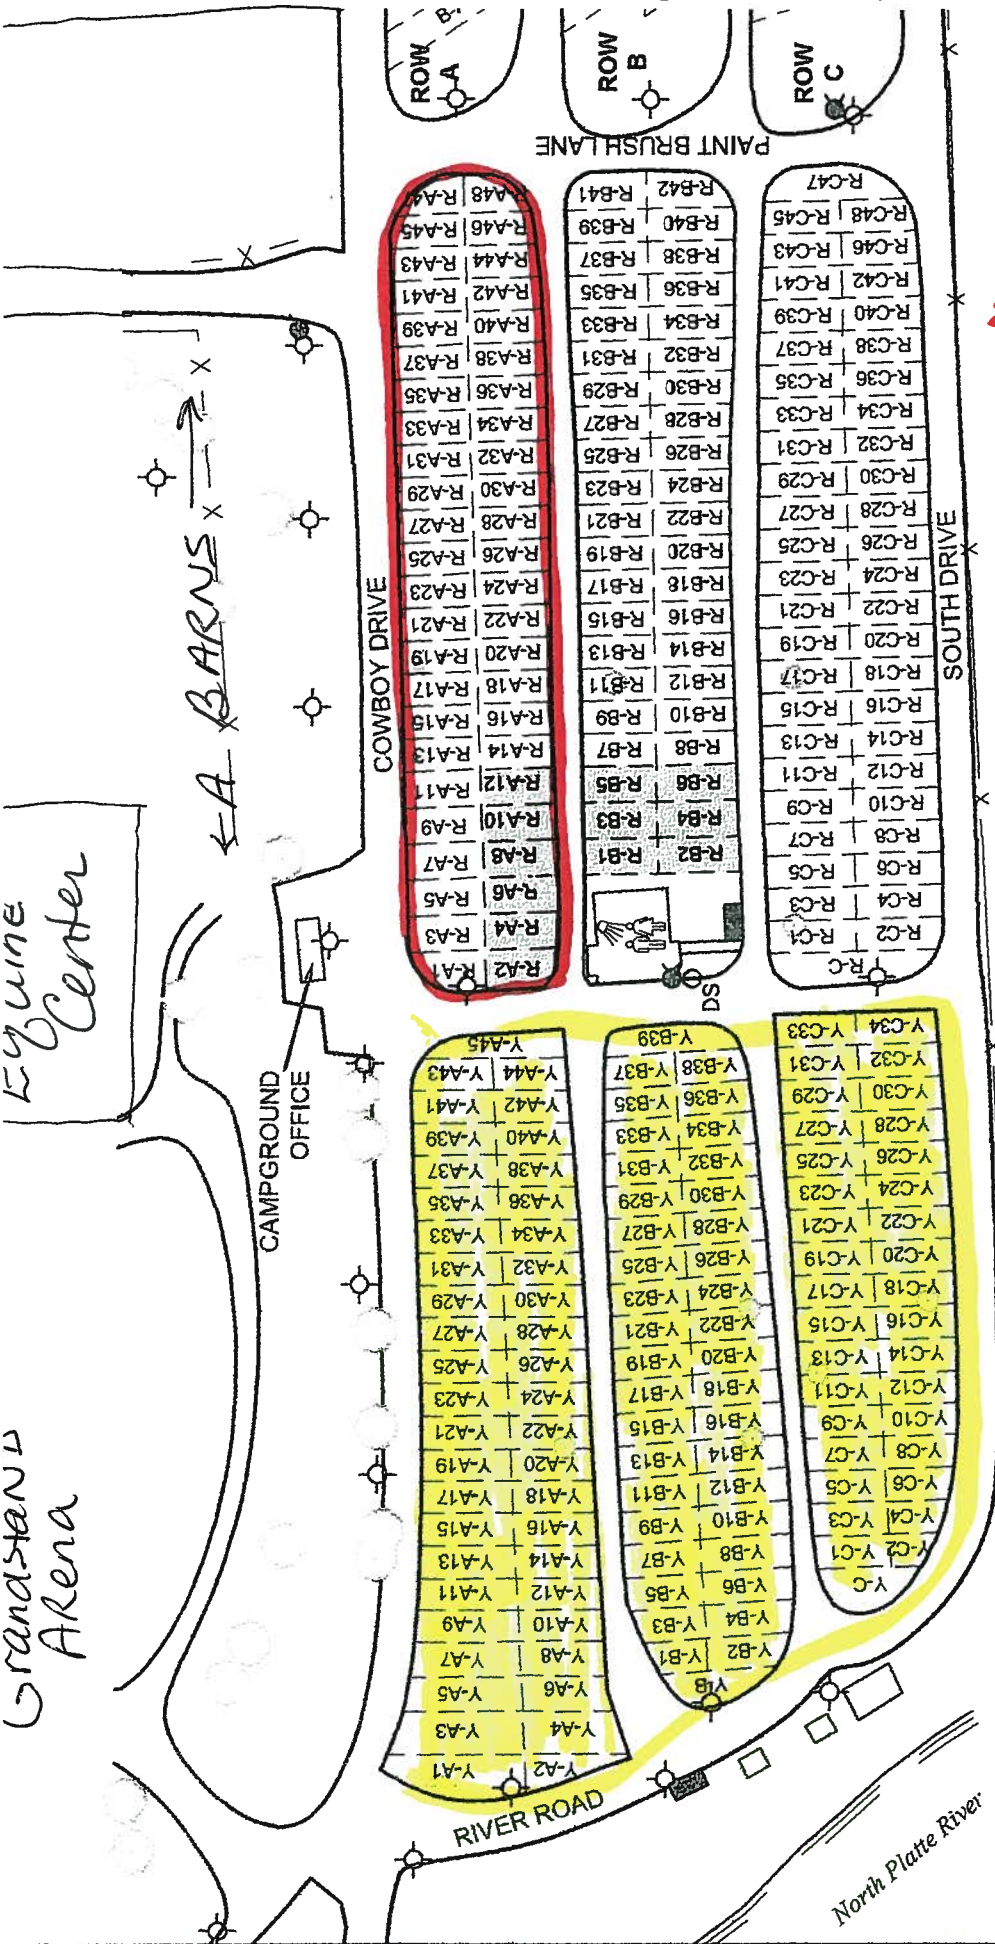

Grandstand
Arena

Equine
Center

Blue Campground - Not Available

Red Spaces
Overflow Spaces

Wyoming State Fairgrounds

TYPICAL SITE NUMBERING
ALL CAMP SITES ARE DESIGNED AS BACK-IN.
SPACE NUMBER WILL BE ON DRIVERS SIDE.

Y = YELLOW LOWER CAMPGROUND
R = RED MIDDLE CAMPGROUND
B = BLUE UPPER CAMPGROUND