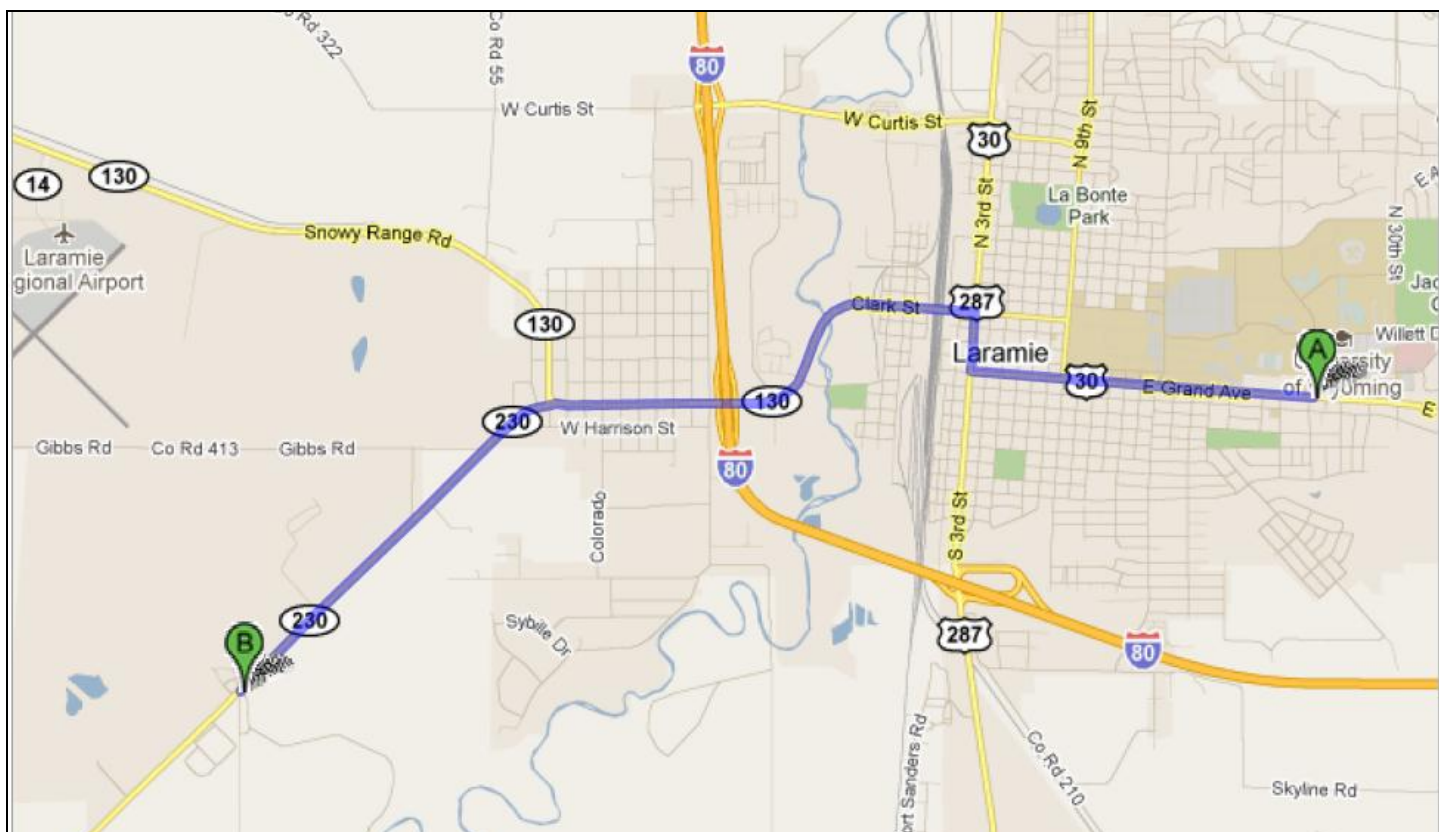

Horse Judging

DIRECTIONS

 Hilton Garden Inn

Go West on Grand Avenue to 3rd Street
Turn right on 3rd Street
Turn left on Clark Street/Snowy Range Road
Proceed on Snowy Range Road
Continue to follow Highway 230

Turn left at the University of Wyoming Hansen Teaching Arena 

June 24-25, 2013 ❁ Laramie, Wyoming
www.Wyoming4H.org