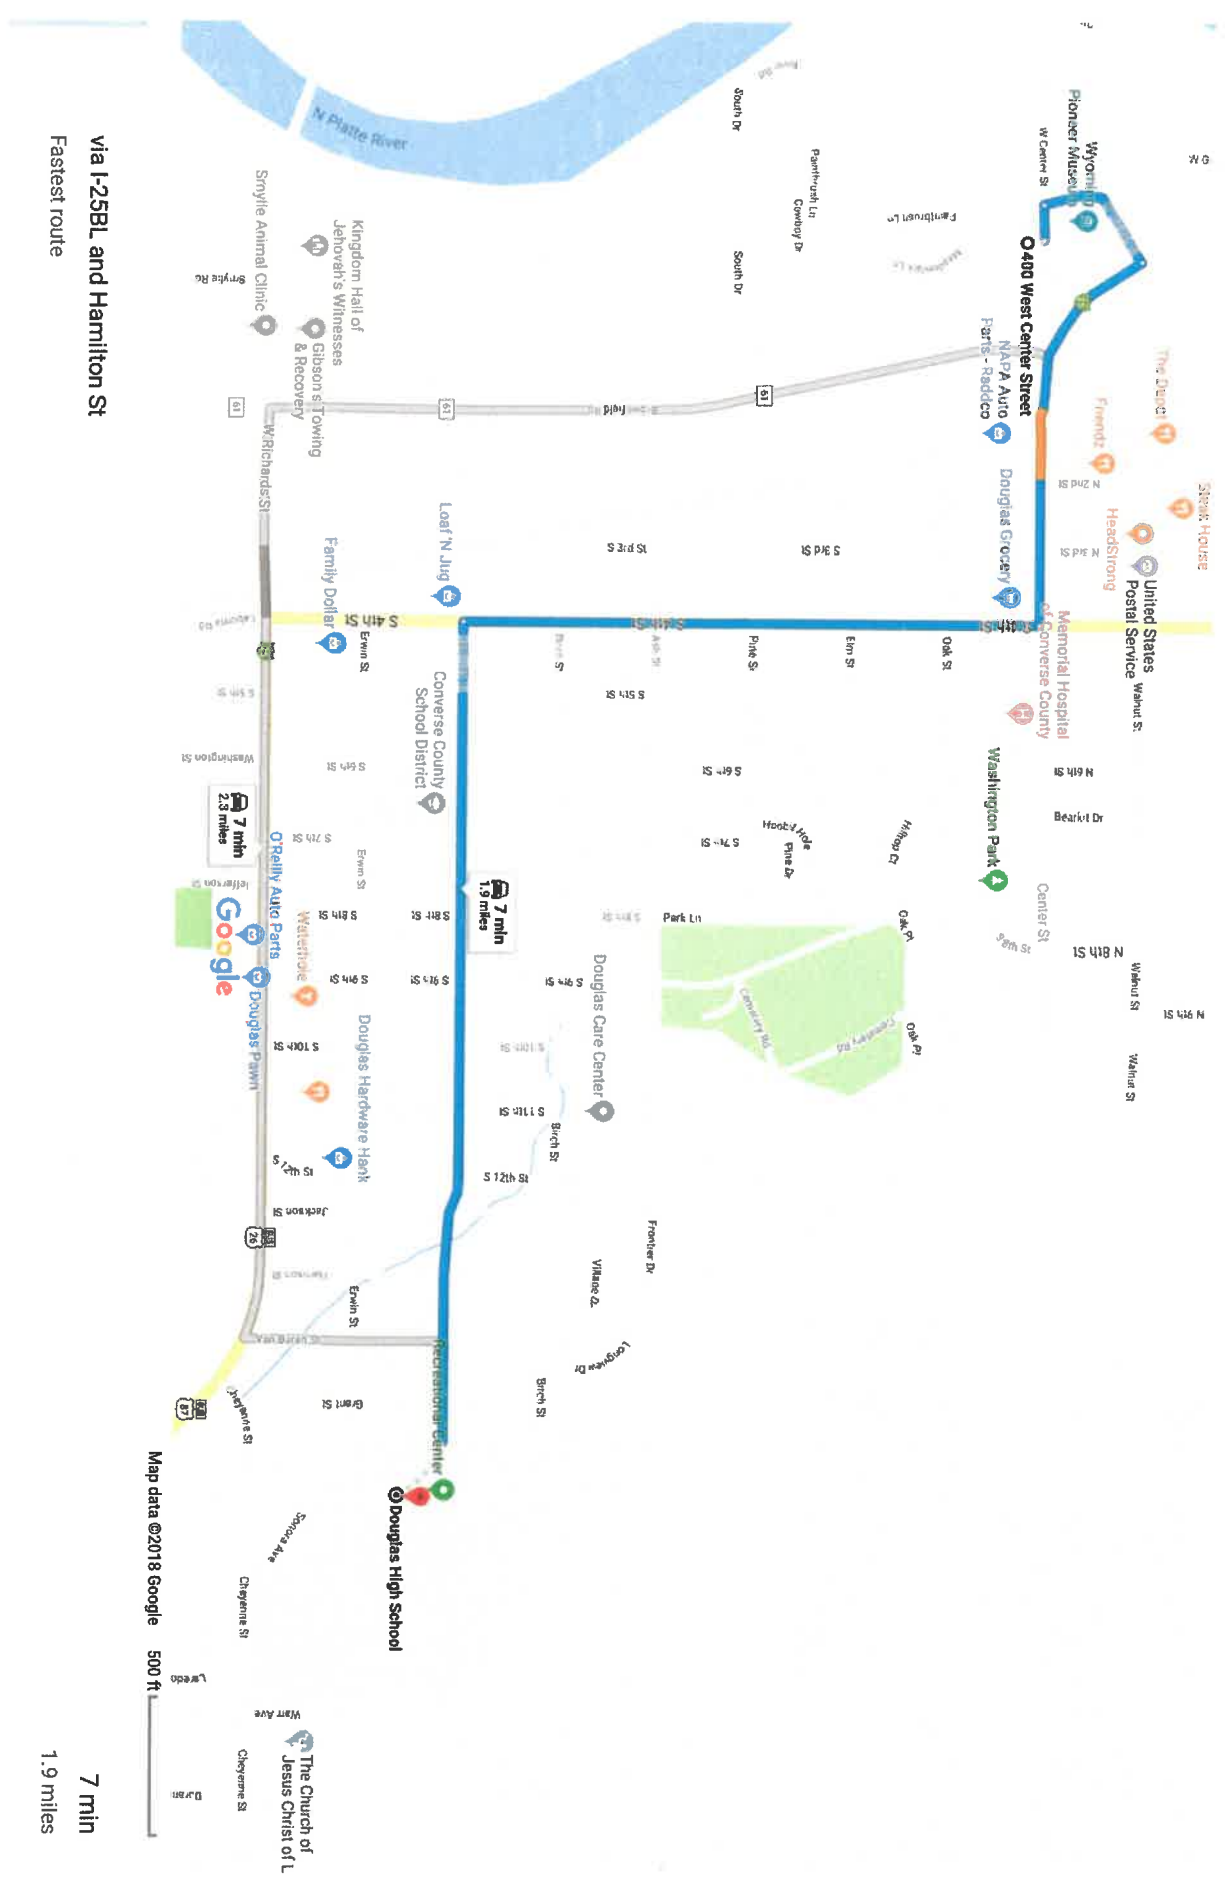

Google Maps 400 West Center Street, Douglas, WY 82633 to douglas high school wyoming Drive 1.9 miles, 7 min

via I-25BL and Hamilton St  
Fastest route

7 min  
1.9 miles