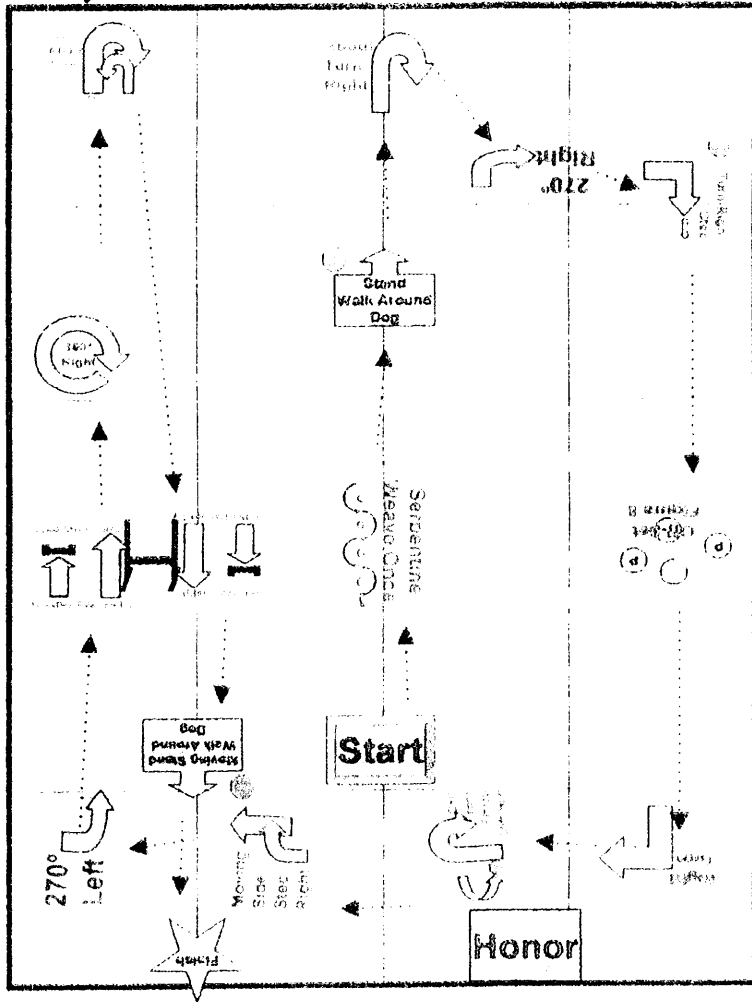

# Rally Excellent Course

40' by 50'

Station	Sign Num	Sign
	1	Start
1	24	Serpentine Weave Once
2	36	Halt - Stand - Walk Around Dog
3	7	About Turn - Right
4	9	270 Right Turn
5	35	Halt - Turn Right - Call to Heel
6	39	Off-Set Figure 8
7	5	Right Turn
8	16	Call Front - Finish Left Halt
9	20	Moving Side Step Right
10	10	270 Left Turn
11	34	Send Over Jump - Handler Pass
12	11	360 Right Turn
13	29	Left About Turn
14	34	Send Over Jump - Handler Pass
15	48	Moving Stand - Walk Around Dog
	2	Finish
	50	Honor