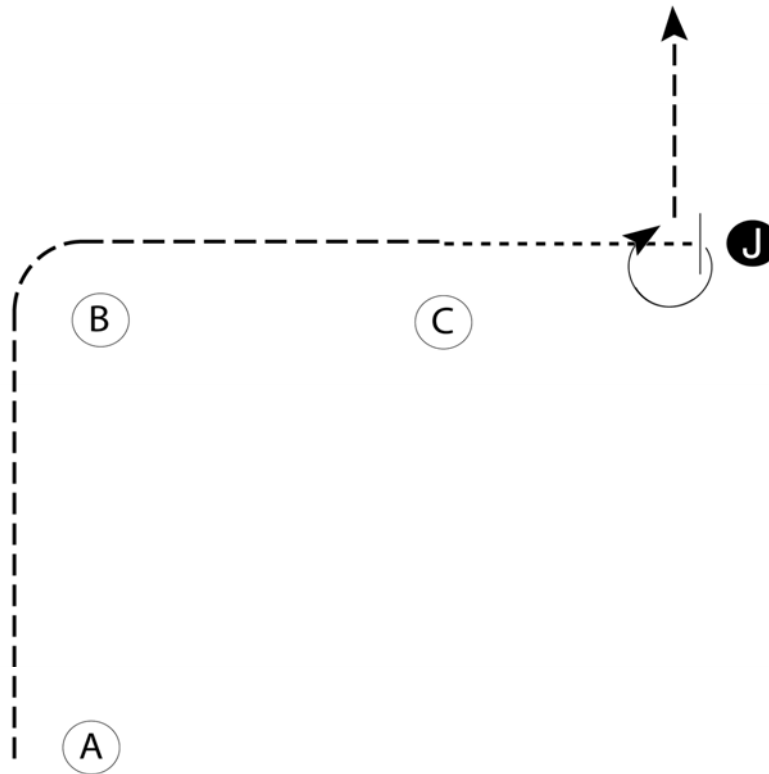

Wyoming 4-H

Wyoming 4-H Showmanship (Junior)-4

Be ready at A.

1. Jog from A around B and to C.
2. Walk from C to Judge and set up for inspection
3. When dismissed perform a 270 degree turn and trot to lineup.

Follow the instructions of your ring steward.

Walk - - - - -

Trot - - - - -

Back ←

Marker

Judge

Pattern Provided by:

Wyoming 4-H