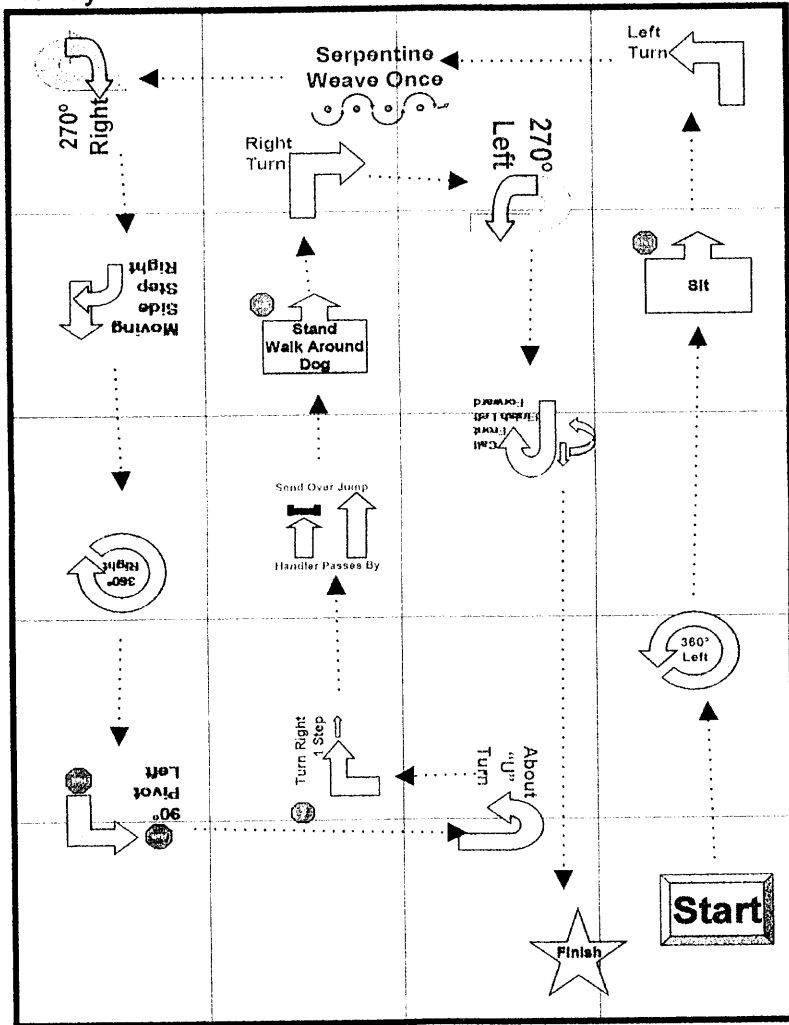

# Rally Advanced Course

40' by 50'

Station	Sign Num	Sign
	1	Start
1	12	360 Left Turn
2	3	Halt - Sit
3	6	Left Turn
4	24	Serpentine Weave Once
5	9	270 Right Turn
6	26	Moving Side Step Right
7	11	360 Right Turn
8	38	Halt - 90 Pivot Left - Halt
9	8	About "U" Turn
10	35	Halt - Turn Right - Call to Heel
11	34	Send Over Jump - Handler Passes
12	36	Halt - Stand - Walk Around Dog
13	5	Right Turn
14	10	270 Left Turn
15	14	Call Front - Finish Left Forward
	2	Finish