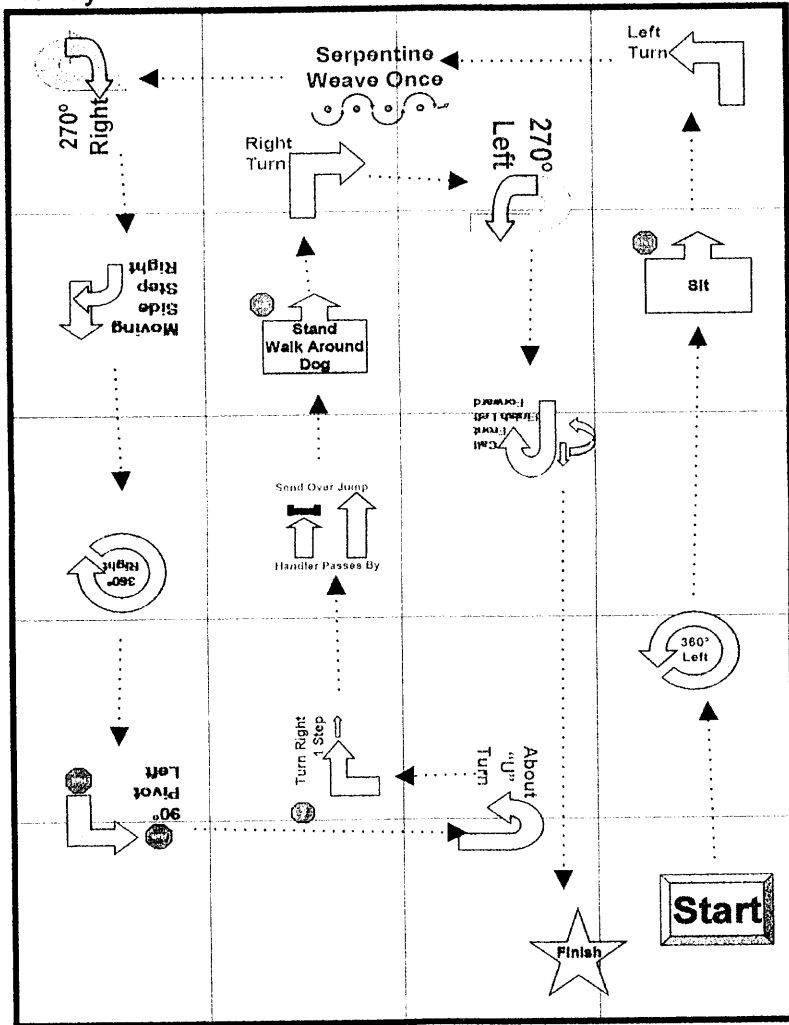

Rally Advanced Course

40' by 50'

Station	Sign Num	Sign
	1	Start
1	12	360 Left Turn
2	3	Halt - Sit
3	6	Left Turn
4	24	Serpentine Weave Once
5	9	270 Right Turn
6	26	Moving Side Step Right
7	11	360 Right Turn
8	38	Halt - 90 Pivot Left - Halt
9	8	About "U" Turn
10	35	Halt - Turn Right - Call to Heel
11	34	Send Over Jump - Handler Passes
12	36	Halt - Stand - Walk Around Dog
13	5	Right Turn
14	10	270 Left Turn
15	14	Call Front - Finish Left Forward
	2	Finish