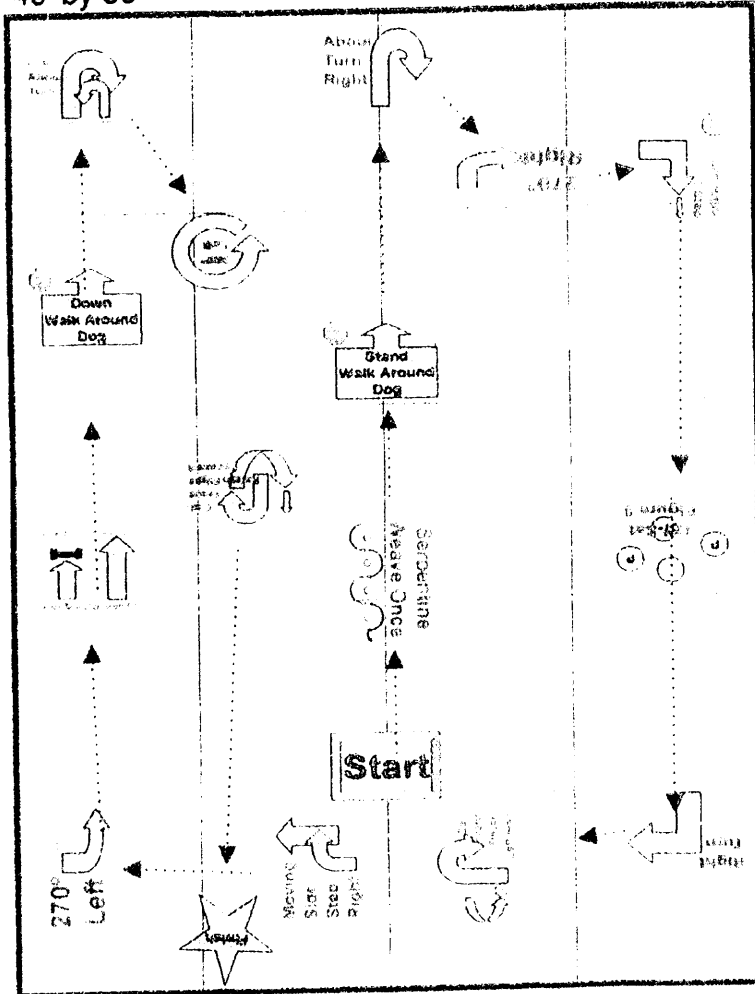

Rally Advanced Course

40' by 50'

Station	Sign Num	Sign
	1	Start
1	24	Serpentine Weave Once
2	36	Halt - Stand - Walk Around Dog
3	7	About Turn - Right
4	9	270 Right Turn
5	35	Halt - Turn Right - Call to Heel
6	39	Off-Set Figure 8
7	5	Right Turn
8	16	Call Front - Finish Left Halt
9	20	Moving Side Step Right
10	10	270 Left Turn
11	34	Send Over Jump - Handler Pass
12	31	Halt - Down - Walk Around Dog
13	29	Left About Turn
14	12	360 Left Turn
15	13	Call Front - Finish Right Forward
	2	Finish