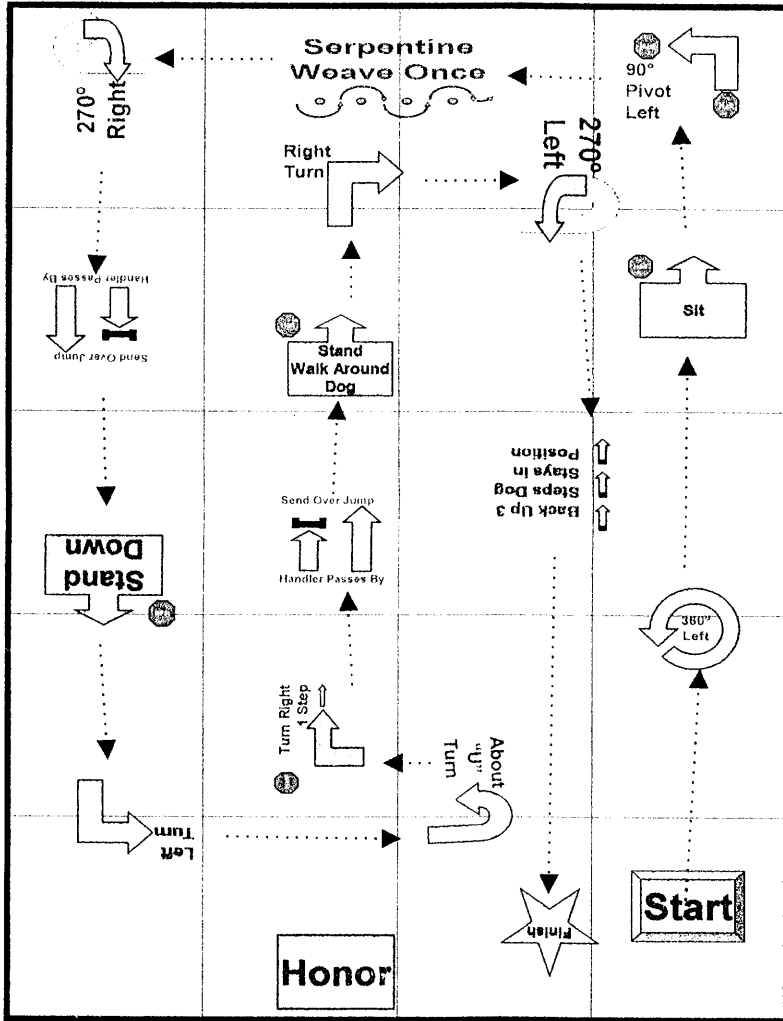

# Rally Excellent Course

40' by 50'

Station	Sign Num	Sign
	1	Start
1	12	360 Left Turn
2	3	Halt-Sit
3	38	Halt - 90 Pivot Left - Halt
4	24	Serpentine Weave Once
5	9	270 Right Turn
6	34	Send Over Jump - Handler Passes By
7	46	Halt - Stand - Down
8	6	Left Turn
9	8	About "U" Turn
10	35	Halt - Turn Right - Call to Heel
11	34	Send Over Jump - Handler Passes By
12	36	Halt - Stand - Walk Around Dog
13	5	Right Turn
14	10	270 Left Turn
15	49	Back Up 3 Steps - Dog Stays in Position
	2	Finish
	50	Honor