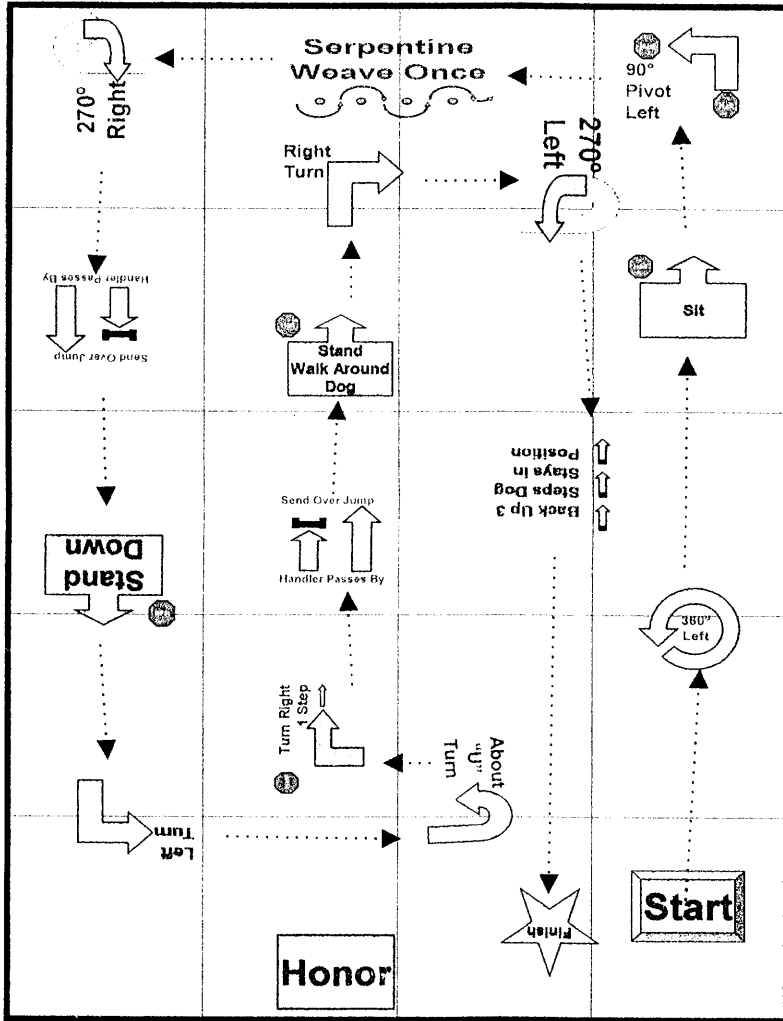

Rally Excellent Course

40' by 50'

Station	Sign Num	Sign
	1	Start
1	12	360 Left Turn
2	3	Halt-Sit
3	38	Halt - 90 Pivot Left - Halt
4	24	Serpentine Weave Once
5	9	270 Right Turn
6	34	Send Over Jump - Handler Passes By
7	46	Halt - Stand - Down
8	6	Left Turn
9	8	About "U" Turn
10	35	Halt - Turn Right - Call to Heel
11	34	Send Over Jump - Handler Passes By
12	36	Halt - Stand - Walk Around Dog
13	5	Right Turn
14	10	270 Left Turn
15	49	Back Up 3 Steps - Dog Stays in Position
	2	Finish
	50	Honor