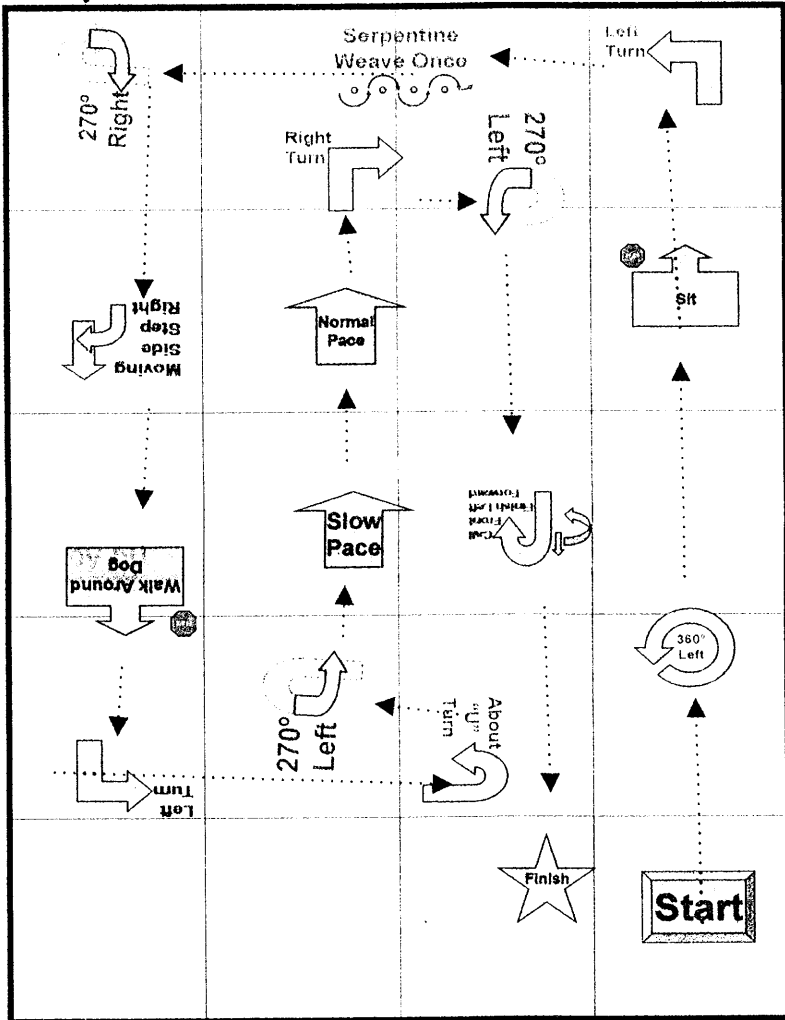

Rally Novice Course

40' by 50'

Station	Sign Num	Sign
	1	Start
1	12	360 Left Turn
2	3	Halt - Sit
3	6	Left Turn
4	24	Serpentine Weave Once
5	9	270 Right Turn
6	20	Moving Side Step Right
7	30	Halt - Walk Around Dog
8	6	Left Turn
9	8	About "U" Turn
10	10	270 Left Turn
11	17	Slow Pace
12	19	Normal Pace
13	5	Right Turn
14	10	270 Left Turn
15	14	Call Front - Finish Left Forward
	2	Finish