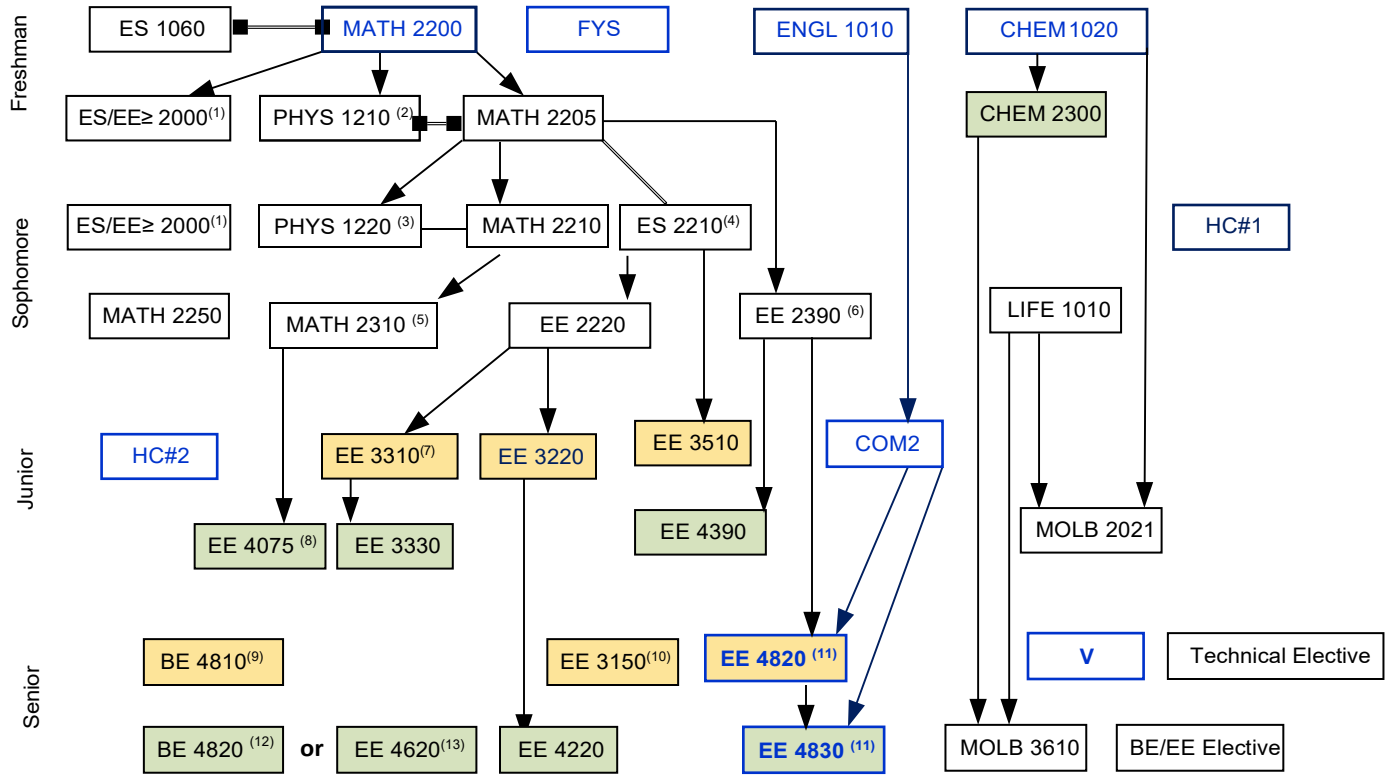

Electrical Engineering Flow Chart (AY20-21, AY21-22)

Bio-Engineering Option

→ Prerequisite "C" or better required for all EE prerequisite courses

--- Concurrent enrollment

Offered Spring Only

Offered Fall Only

USP Course

- (1) ES/EE ≥ 2000 elective: any ES, EE, BE course (≥ 2000 level), or COSC 3011 or COSC 3750.
- (2) Students receiving credit for PHYS 1210 cannot receive credit for PHYS 1050, 1110, or 1310. Prerequisites: a grade of C or higher in MATH 2200 and concurrent enrollment in MATH 2205.
- (3) PHYS 1220 Prerequisites: grades of C or higher in MATH 2200 and 2205, and concurrent enrollment in MATH 2210. PHYS 1220 should be taken before or concurrently with ES 2210.
- (4) ES 2210 Prerequisites: MATH 2205 or concurrent enrollment.
- (5) MATH 2310 Prerequisites: grade of C or better in MATH 2205 and MATH 2210.
- (6) EE 2390 Prerequisites: COSC 1010 or COSC 1030 or ES 1060, and MATH 2205.
- (7) EE 3310 Prerequisites: PHYS 1220 or PHYS 1320 and EE 2220 as a corequisite.
- (8) EE 4075 Prerequisites: MATH 2205 and (COSC 1010 or ES 1060) and (MATH 2250 or MATH 2310).
- (9) BE 4810 Prerequisites: ES 2210 or similar electric circuit course.
- (10) EE 3150 Prerequisites: ES 2210, MATH 2210, and PHYS 1220 or concurrent enrollment.
- (11) COM3 to satisfy this requirement with EE 4820/4830 the COM2 course must be taken before EE 4820 and EE 4820 and EE 4830 must be taken in sequence. Prerequisites: EE 2220, EE 2390, and EE 3310 or concurrent enrollment, plus 6 hours of 4000 level EE/BE classes, or concurrent enrollment.
- (12) BE 4820 Prerequisite: EE 3220 or consent of instructor
- (13) EE 4620 Prerequisite: EE 2220 or ME 3020