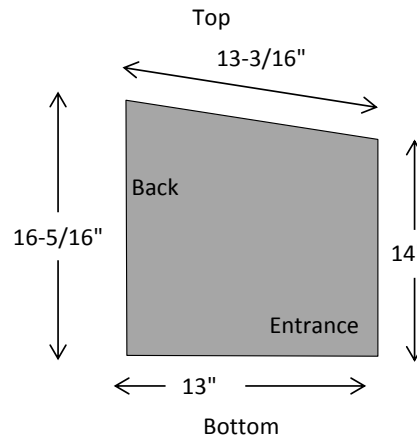

	Count	Description	Use
Lumber	18	2-inch X 4-inch X 8-ft	Frame
	5	2-inch X 4-inch X 8-ft	Base Stringers & Wheel Spacers
	3	2-inch X 4-inch X 8-ft	Ripped to 1-1/2-inch X 1-3/4-inch for Roosts and Trim
	<hr/>		
	26		
	4	2-inch X 6-inch X 8-ft (Treated)	Base
	4	4-ft X 8-ft X 7/16-inch OSB waferboard	Nesting Boxes & Siding
Hardware	8-ft	4-ft X 1/2-inch X 1/2-inch Hardware cloth	Base Cover & Nesting Boxes
	2	48-Piano Hinge	Doors
	5	3-inch Hook & Eye Latch	Doors
	4	2.75-inch X 10-inch Wheels 175# rated (min)	Base Wheel assembly
	4	5/8-inch X 7-inch Bolts for Wheel Axles	Base Wheel assembly
	48	5/8-inch Fender washers (OR eight (8) 5/8-inch I.D. X 1/2-inch Wide bushings)	Base Wheel assembly
	4	5/8-inch nuts for Wheel Axles	Base Wheel assembly
	3 lb	1-1/2-inch Torx head deck screws	Assembly
	3 lb	3-inch Torx head deck screws	Assembly
	500	1-1/4-inch staples for air gun	Assembly
	2	1-1/4-inch X 26-inch X 8-ft Corrogated Plastic Sheet	Roof
	2	Gallons Exterior Latex paint	

Mobile Chicken Coop (Chicken Tractor) Twelve (12) Bird design 3-ft X 6-ft (18-ft²)

Drawing is NOT to scale

Tall End

Side A

Mobile Chicken Coop (Chicken Tractor) Twelve (12) Bird design 3-ft X 6-ft (18-ft²)

Drawing is NOT to scale

Nesting Boxes

Nesting Box (Top)

Nesting Box (Back)

Nesting Box (Bottom)

Rise and Run Calculation

Bottom

Nesting Box End and Dividers

Nesting Box (Entrance)

Bottom is covered with 1/2-inch X 1/2-inch wire mesh.

Mobile Chicken Coop (Chicken Tractor) Twelve (12) Bird design 3-ft X 6-ft (18-ft²)

Drawing is NOT to scale