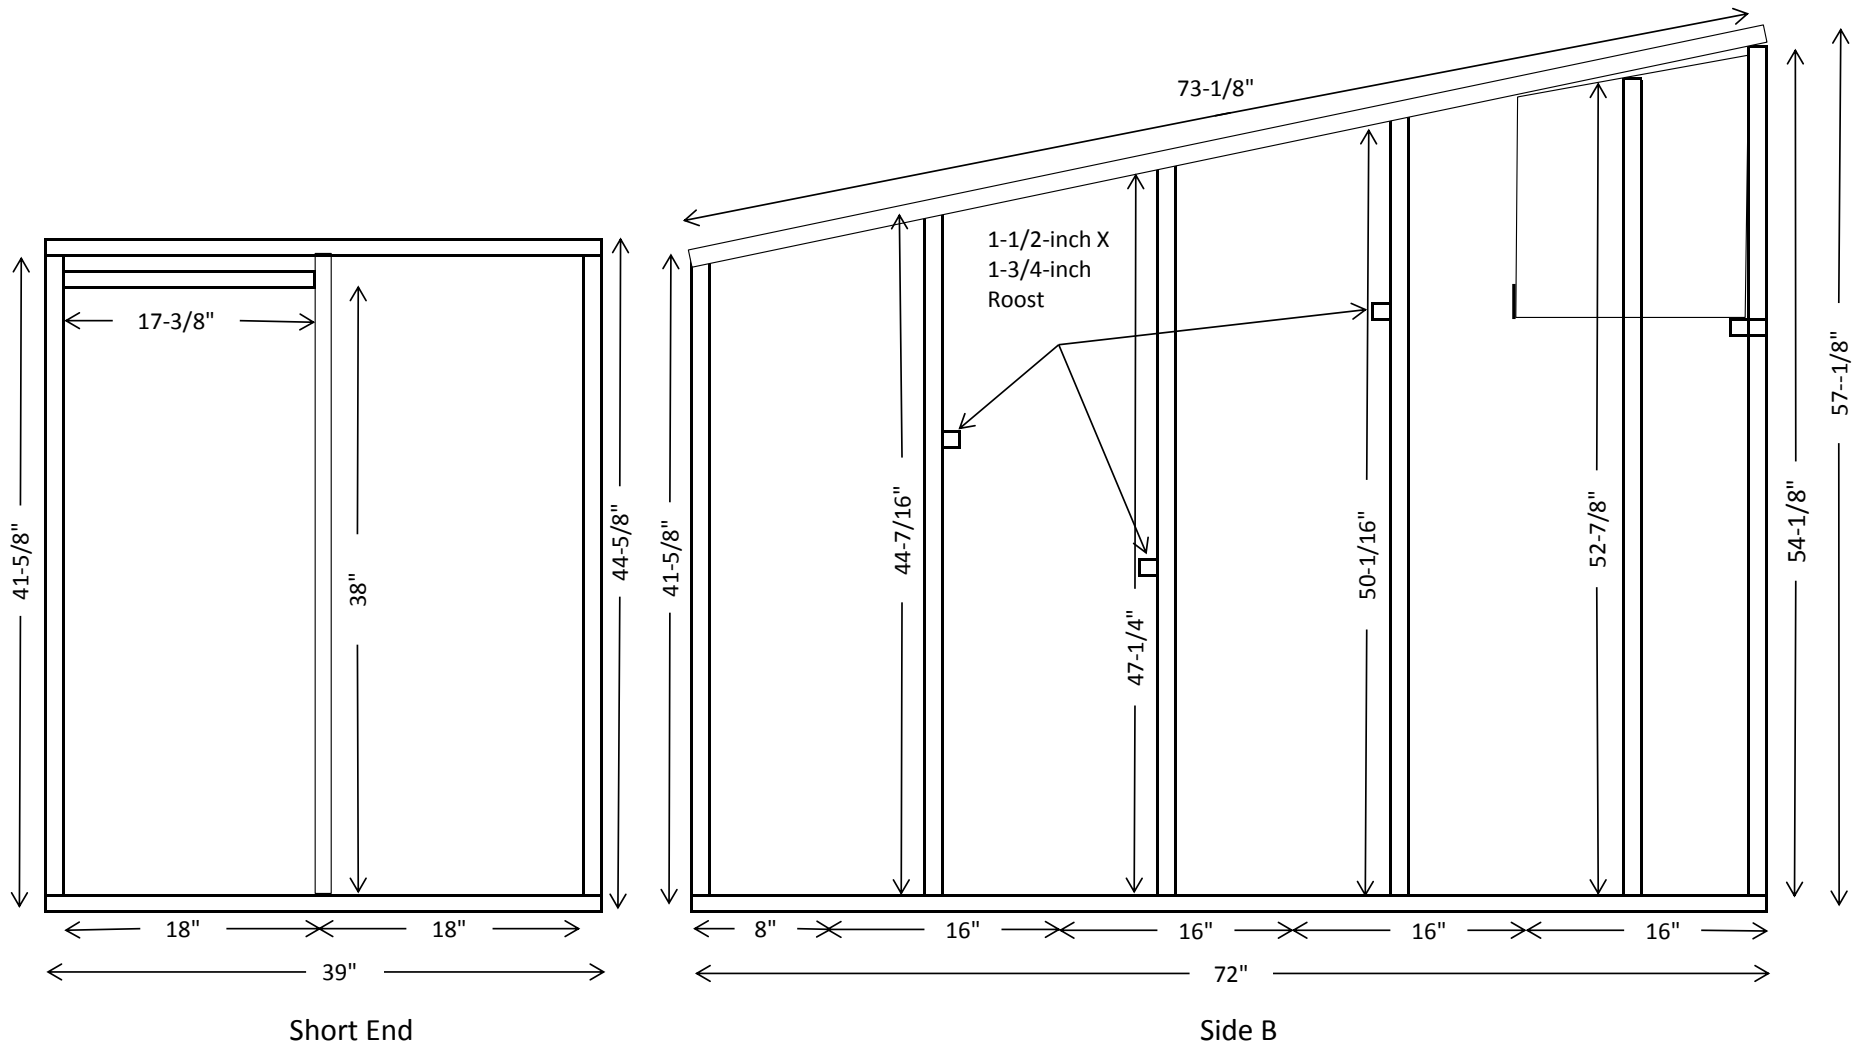

Mobile Chicken Coop (Chicken Tractor) Twelve (12) Bird design 3-ft X 6-ft (18-ft²)

Drawing is NOT to scale

Tall End

Side A

Mobile Chicken Coop (Chicken Tractor) Twelve (12) Bird design 3-ft X 6-ft (18-ft²)

Drawing is NOT to scale

Nesting Boxes

Nesting Box (Top)

Nesting Box (Back)

Nesting Box (Bottom)

Rise and Run Calculation

Bottom

Nesting Box End and Dividers

Nesting Box (Entrance)

Bottom is covered with 1/2-inch X 1/2-inch wire mesh.

Mobile Chicken Coop (Chicken Tractor) Twelve (12) Bird design 3-ft X 6-ft (18-ft²)

Drawing is NOT to scale