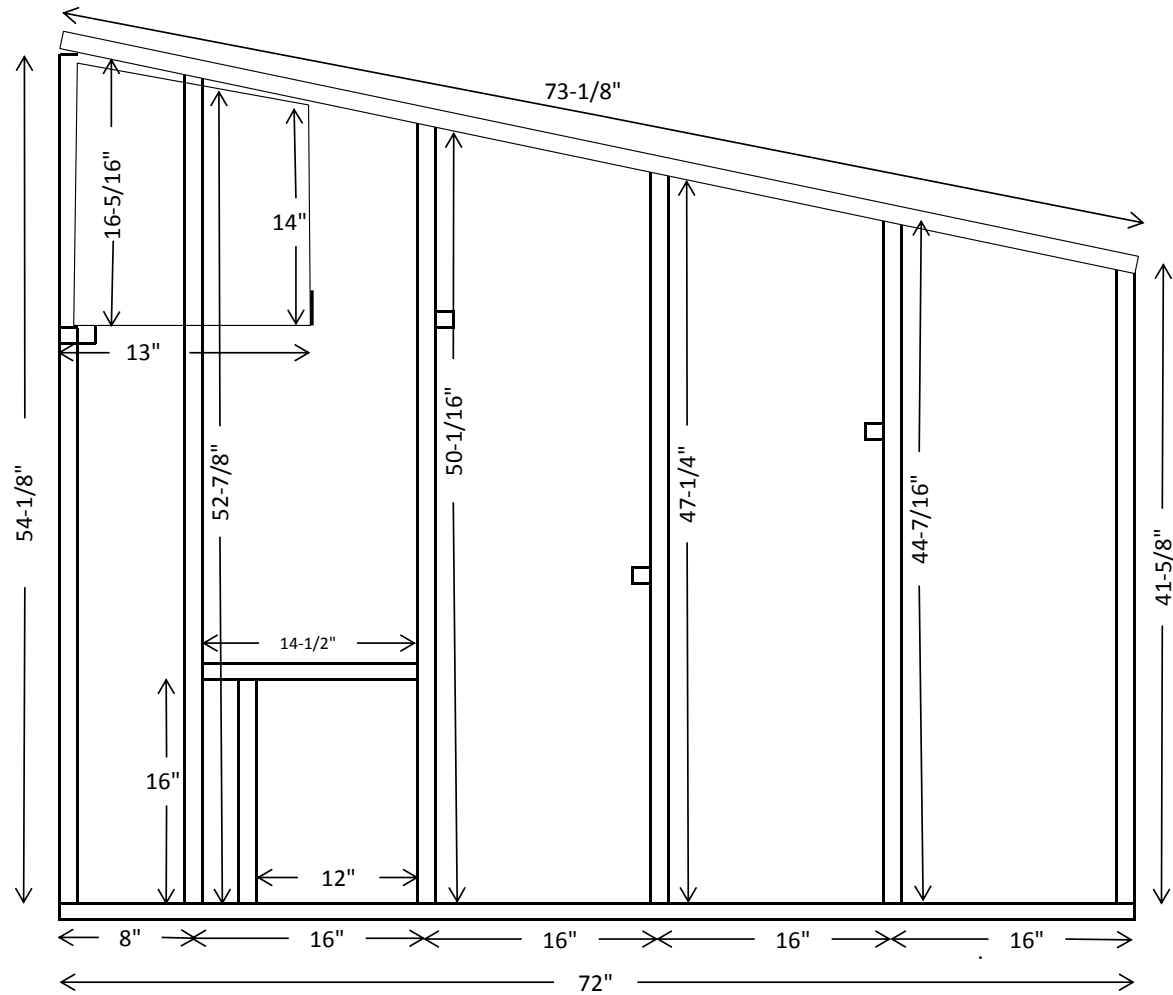

	Count	Description	Use
Lumber	18	2-inch X 4-inch X 8-ft	Frame
	5	2-inch X 4-inch X 8-ft	Base Stringers & Wheel Spacers
	3	2-inch X 4-inch X 8-ft	Ripped to 1-1/2-inch X 1-3/4-inch for Roosts and Trim
	<hr/>		
	26		
	4	2-inch X 6-inch X 8-ft (Treated)	Base
	4	4-ft X 8-ft X 7/16-inch OSB waferboard	Nesting Boxes & Siding
Hardware	8-ft	4-ft X 1/2-inch X 1/2-inch Hardware cloth	Base Cover & Nesting Boxes
	2	48-Piano Hinge	Doors
	5	3-inch Hook & Eye Latch	Doors
	4	2.75-inch X 10-inch Wheels 175# rated (min)	Base Wheel assembly
	4	5/8-inch X 7-inch Bolts for Wheel Axles	Base Wheel assembly
	48	5/8-inch Fender washers (OR eight (8) 5/8-inch I.D. X 1/2-inch Wide bushings)	Base Wheel assembly
	4	5/8-inch nuts for Wheel Axles	Base Wheel assembly
	3 lb	1-1/2-inch Torx head deck screws	Assembly
	3 lb	3-inch Torx head deck screws	Assembly
	500	1-1/4-inch staples for air gun	Assembly
	2	1-1/4-inch X 26-inch X 8-ft Corrogated Plastic Sheet	Roof
	2	Gallons Exterior Latex paint	

Mobile Chicken Coop (Chicken Tractor) Twelve (12) Bird design 3-ft X 6-ft (18-ft²)

Drawing is NOT to scale

Tall End

Side A

Mobile Chicken Coop (Chicken Tractor) Twelve (12) Bird design 3-ft X 6-ft (18-ft²)

Drawing is NOT to scale

Nesting Boxes

Nesting Box (Top)

Nesting Box (Back)

Nesting Box (Bottom)

Rise and Run Calculation

Bottom

Nesting Box End and Dividers