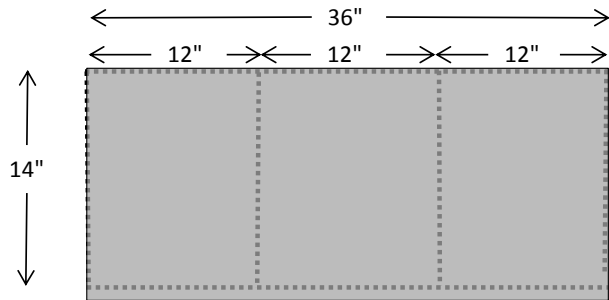

Mobile Chicken Coop (Chicken Tractor) Twelve (12) Bird design 3-ft X 6-ft (18-ft²)

Drawing is NOT to scale

Tall End

Side A

Mobile Chicken Coop (Chicken Tractor) Twelve (12) Bird design 3-ft X 6-ft (18-ft²)

Drawing is NOT to scale

Nesting Boxes

Nesting Box (Top)

Nesting Box (Back)

Nesting Box (Bottom)

Rise and Run Calculation

Bottom

Nesting Box End and Dividers