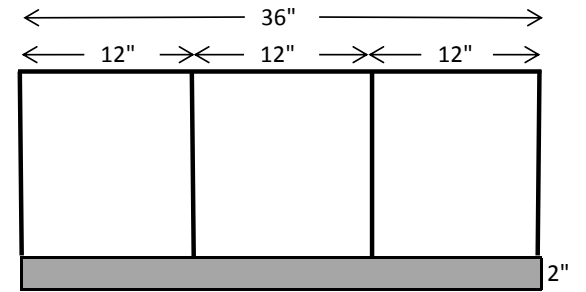

Drawing is NOT to scale

Nesting Boxes

Nesting Box (Top)

Nesting Box (Back)

Nesting Box (Bottom)

Rise and Run Calculation

Bottom

Nesting Box End and Dividers

Nesting Box (Entrance)

Bottom is covered with 1/2-inch X 1/2-inch wire mesh.

Mobile Chicken Coop (Chicken Tractor) Twelve (12) Bird design 3-ft X 6-ft (18-ft²)

Drawing is NOT to scale