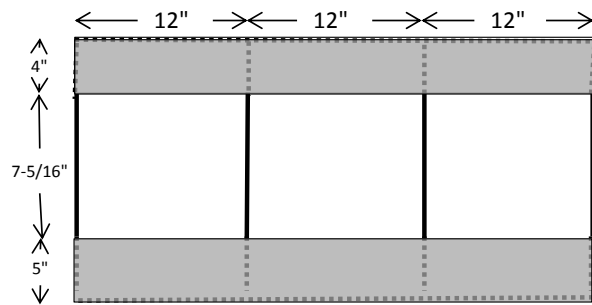

Mobile Chicken Coop (Chicken Tractor) Twelve (12) Bird design 3-ft X 6-ft (18-ft²)

Drawing is NOT to scale

Tall End

Side A

Mobile Chicken Coop (Chicken Tractor) Twelve (12) Bird design 3-ft X 6-ft (18-ft²)

Drawing is NOT to scale

Nesting Boxes

Nesting Box (Top)

Nesting Box (Back)

Nesting Box (Bottom)

Rise and Run Calculation

Bottom

Nesting Box End and Dividers