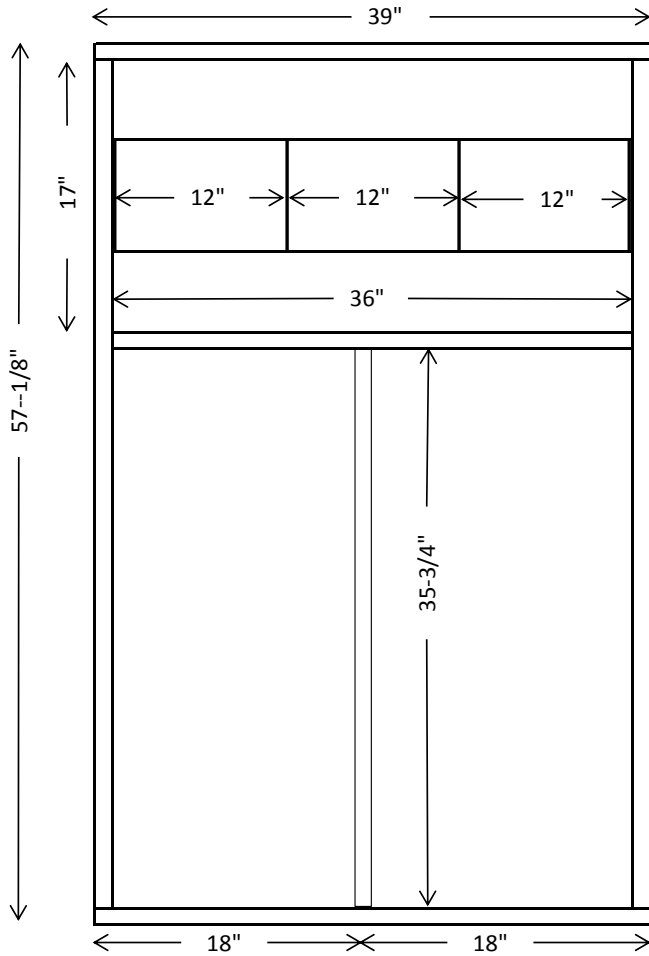

	Count	Description	Use
Lumber	18	2-inch X 4-inch X 8-ft	Frame
	5	2-inch X 4-inch X 8-ft	Base Stringers & Wheel Spacers
	3	2-inch X 4-inch X 8-ft	Ripped to 1-1/2-inch X 1-3/4-inch for Roosts and Trim
	<hr/>		
	26		
	4	2-inch X 6-inch X 8-ft (Treated)	Base
	4	4-ft X 8-ft X 7/16-inch OSB waferboard	Nesting Boxes & Siding
Hardware	8-ft	4-ft X 1/2-inch X 1/2-inch Hardware cloth	Base Cover & Nesting Boxes
	2	48-Piano Hinge	Doors
	5	3-inch Hook & Eye Latch	Doors
	4	2.75-inch X 10-inch Wheels 175# rated (min)	Base Wheel assembly
	4	5/8-inch X 7-inch Bolts for Wheel Axles	Base Wheel assembly
	48	5/8-inch Fender washers (OR eight (8) 5/8-inch I.D. X 1/2-inch Wide bushings)	Base Wheel assembly
	4	5/8-inch nuts for Wheel Axles	Base Wheel assembly
	3 lb	1-1/2-inch Torx head deck screws	Assembly
	3 lb	3-inch Torx head deck screws	Assembly
	500	1-1/4-inch staples for air gun	Assembly
	2	1-1/4-inch X 26-inch X 8-ft Corrogated Plastic Sheet	Roof
	2	Gallons Exterior Latex paint	

Mobile Chicken Coop (Chicken Tractor) Twelve (12) Bird design 3-ft X 6-ft (18-ft²)

Drawing is NOT to scale

Tall End

Side A

Mobile Chicken Coop (Chicken Tractor) Twelve (12) Bird design 3-ft X 6-ft (18-ft²)

Drawing is NOT to scale

Nesting Boxes

Nesting Box (Top)

Nesting Box (Back)

Nesting Box (Bottom)

Rise and Run Calculation

Bottom

Nesting Box End and Dividers