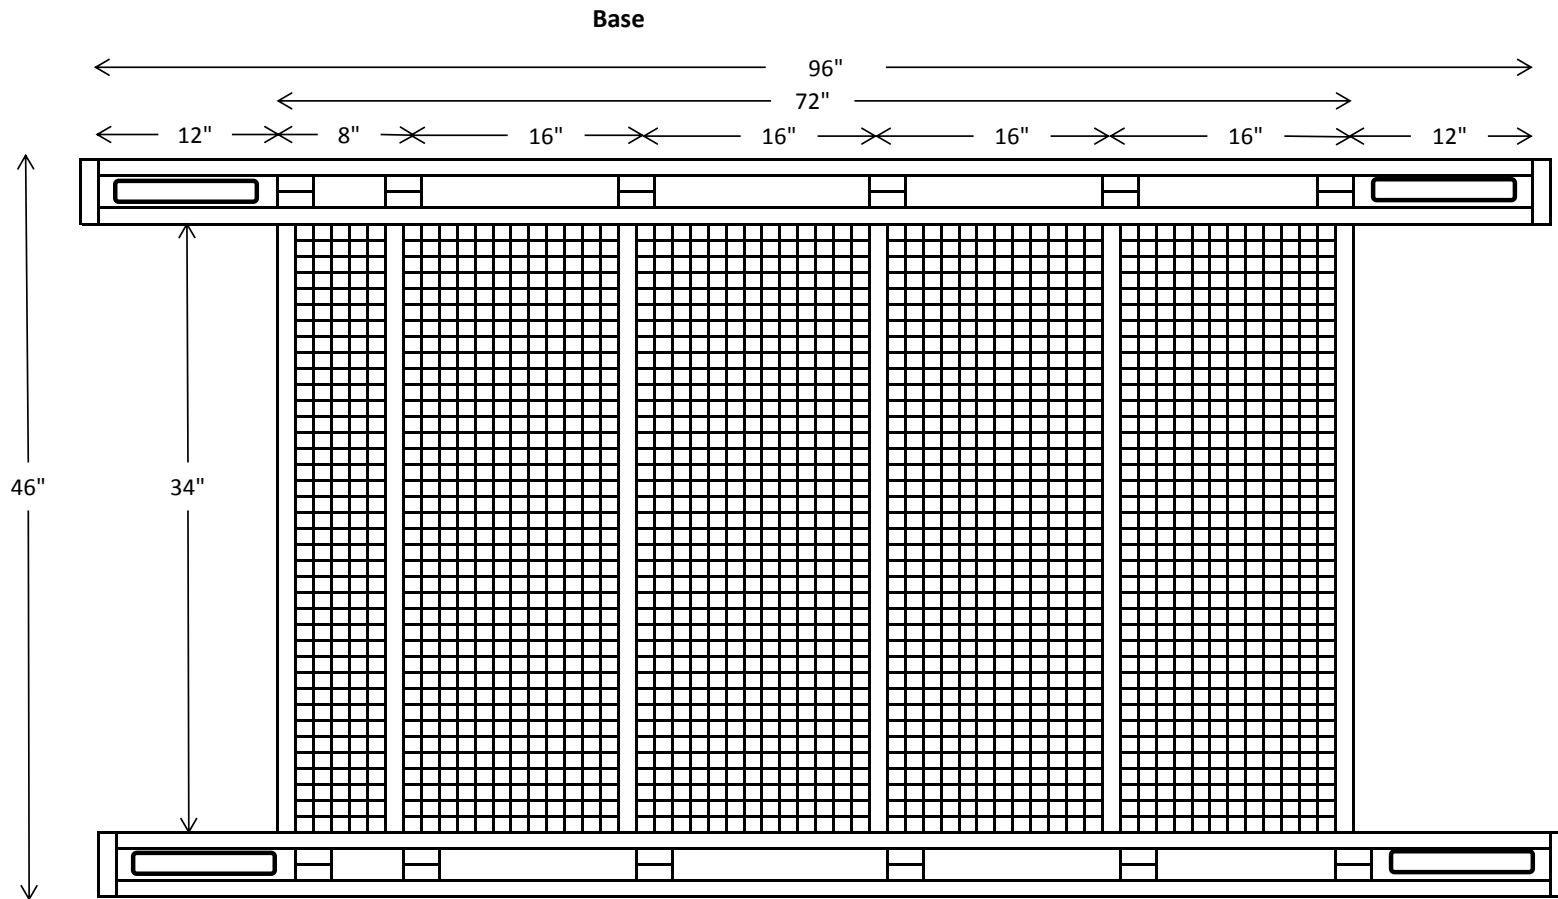

Mobile Chicken Coop (Chicken Tractor) Twelve (12) Bird design 3-ft X 6-ft (18-ft²)

Drawing is NOT to scale

Tall End

Side A

Mobile Chicken Coop (Chicken Tractor) Twelve (12) Bird design 3-ft X 6-ft (18-ft²)

Drawing is NOT to scale

Nesting Boxes

Nesting Box (Top)

Nesting Box (Back)

Nesting Box (Bottom)

Rise and Run Calculation

Bottom

Nesting Box End and Dividers