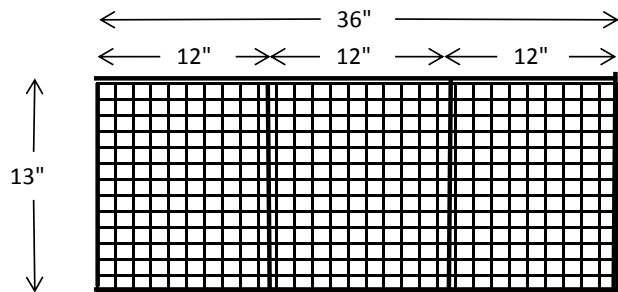

Drawing is NOT to scale

Nesting Boxes

Nesting Box (Top)

Nesting Box (Back)

Nesting Box (Bottom)

Rise and Run Calculation

Bottom

Nesting Box End and Dividers

Nesting Box (Entrance)

Bottom is covered with 1/2-inch X 1/2-inch wire mesh.

Mobile Chicken Coop (Chicken Tractor) Twelve (12) Bird design 3-ft X 6-ft (18-ft²)

Drawing is NOT to scale