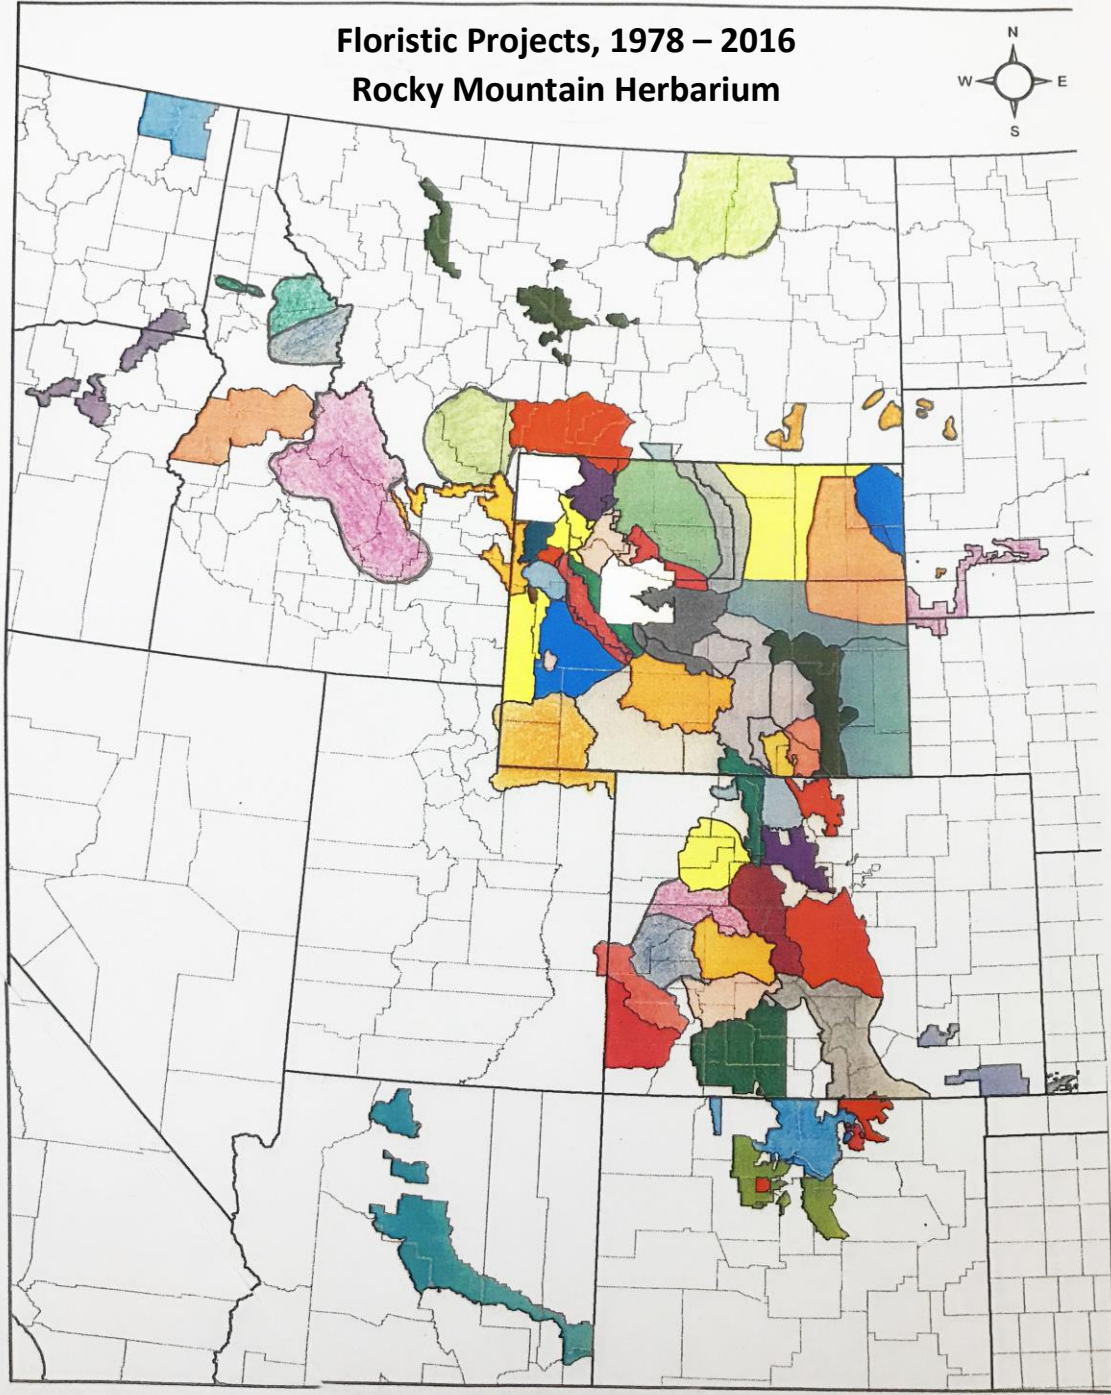

Floristic Projects, 1978 – 2016
Rocky Mountain Herbarium

Map created 4/23/2009. Ben Legler