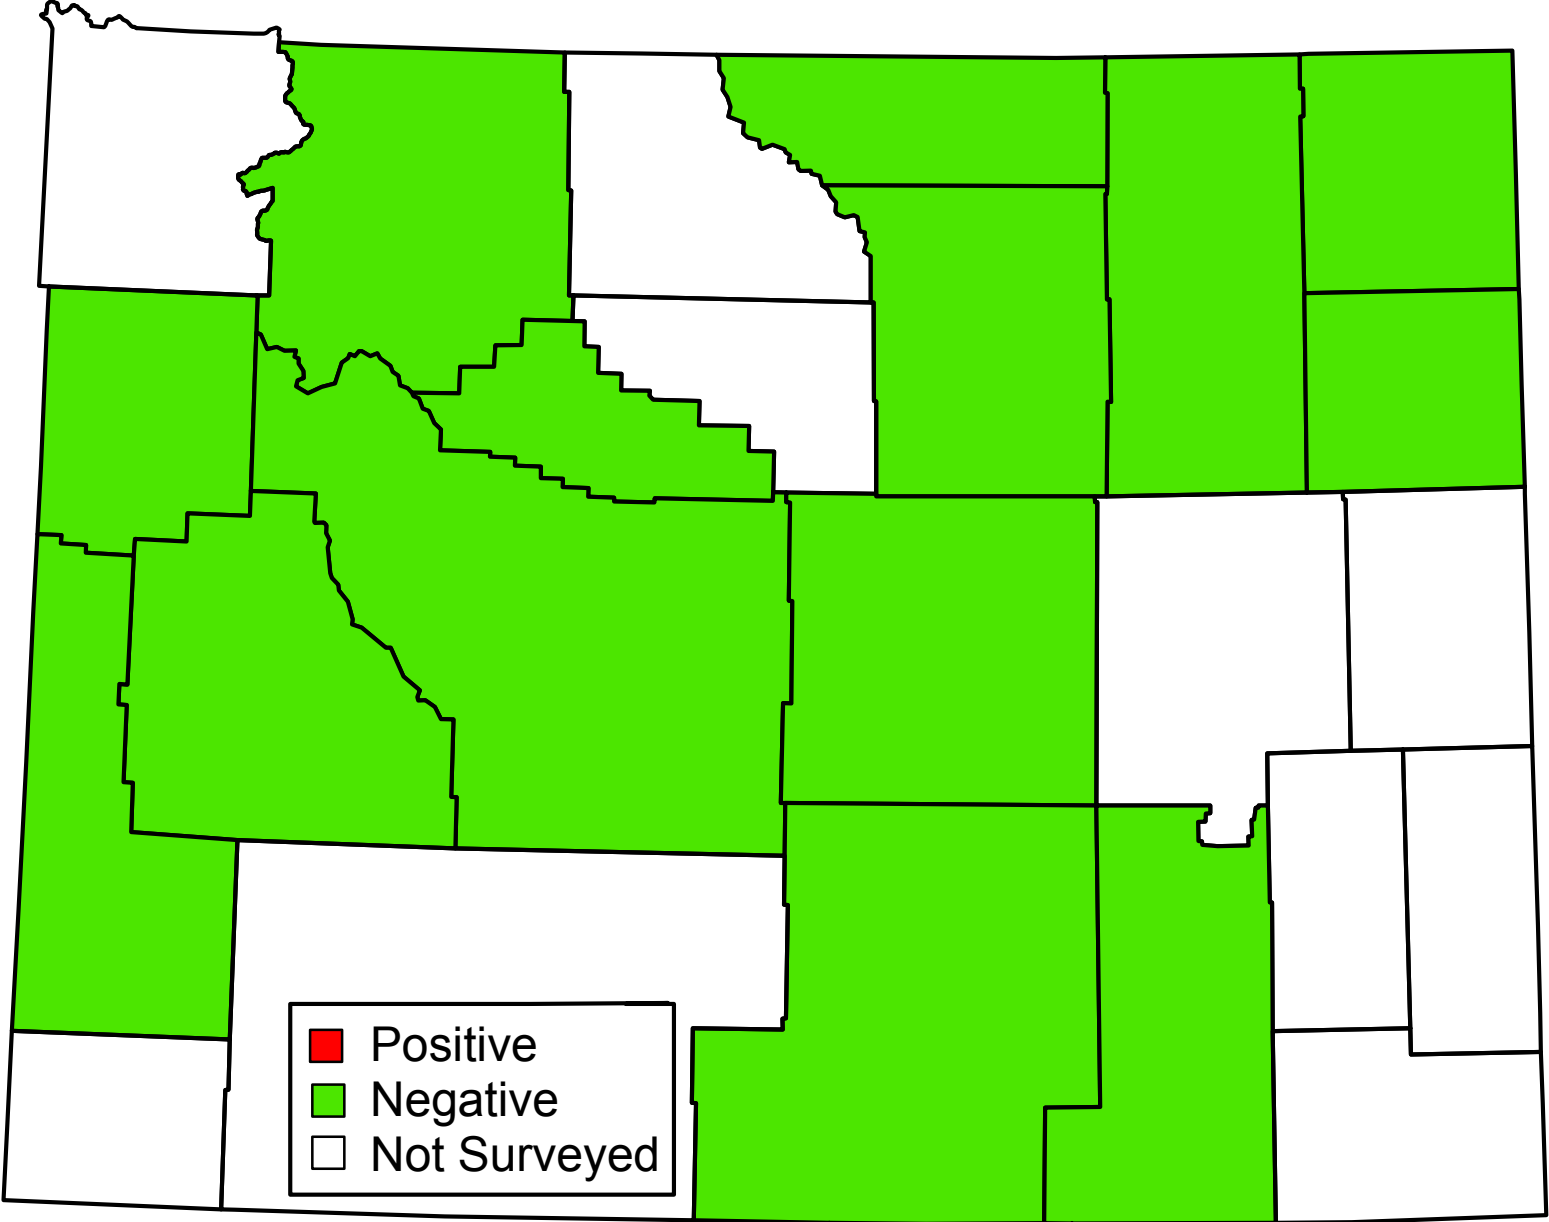

# 2017 Wyoming Large Pine Weevil (*Hylobius abietis*) Survey Summary

Map generated by Wyoming CAPS -[www.uwyo.edu/capsweb](http://www.uwyo.edu/capsweb) - March 2018