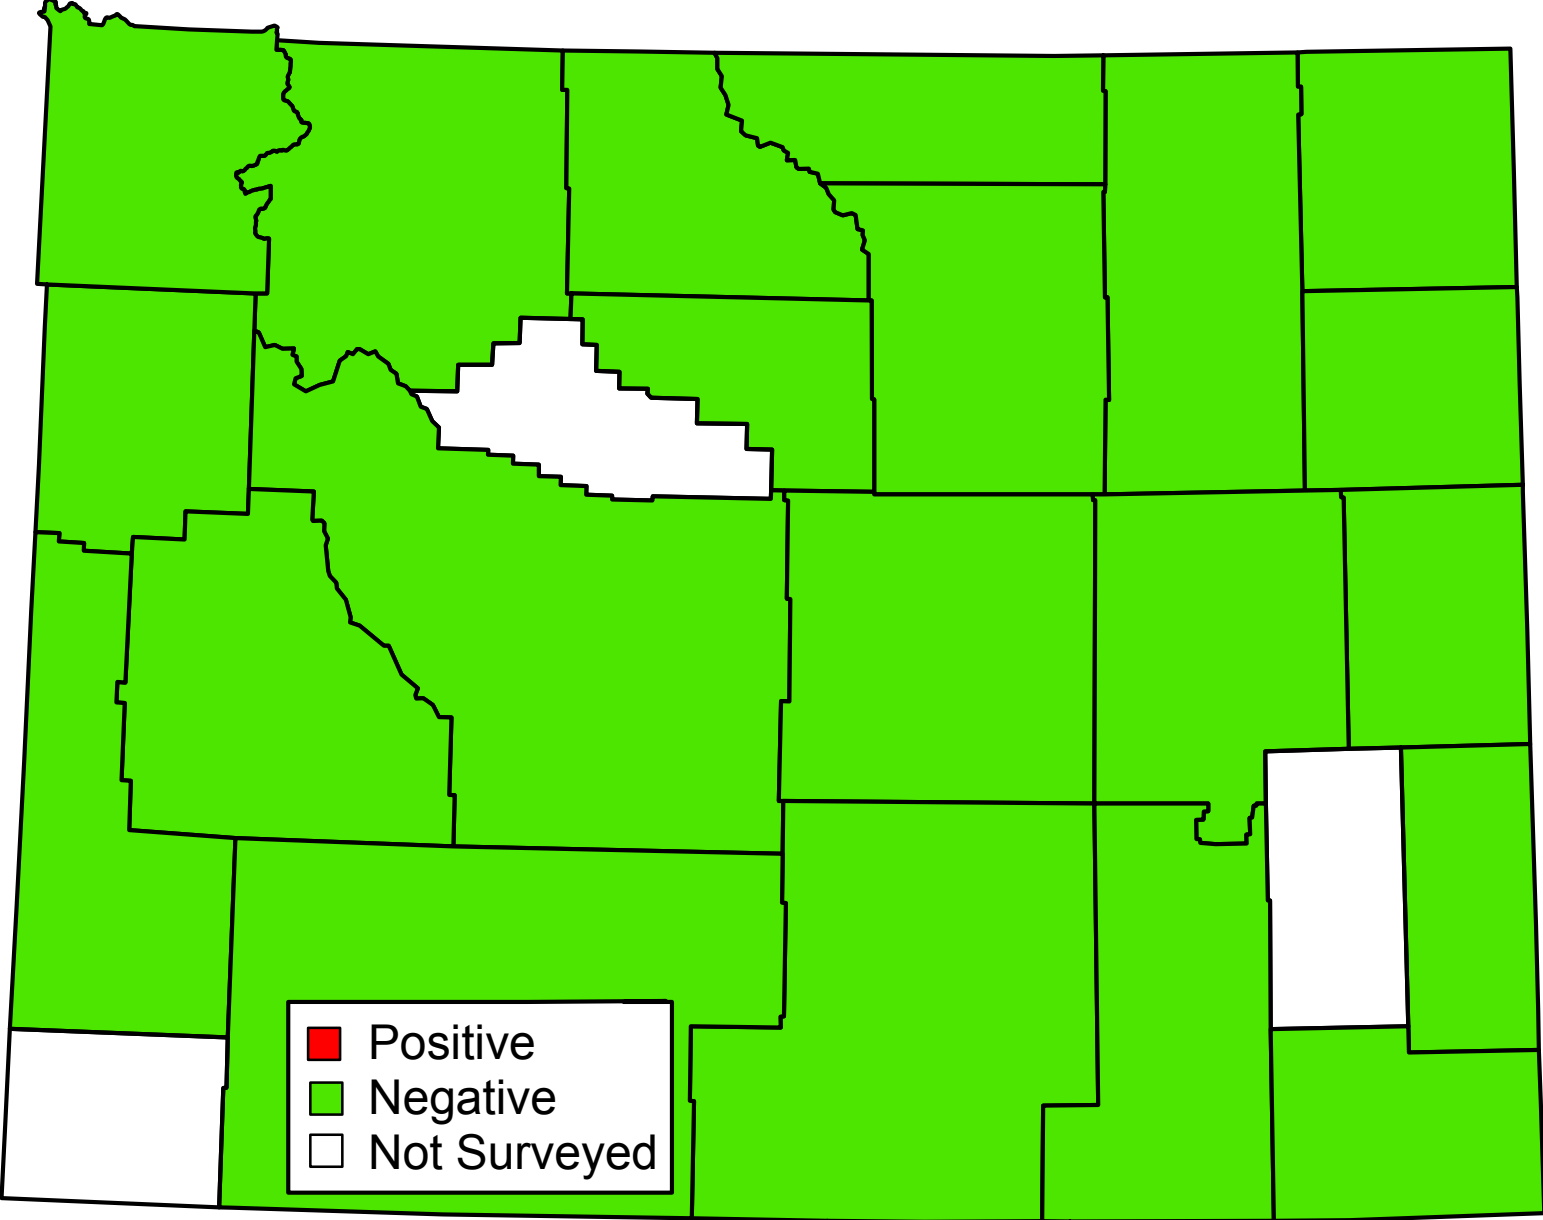

2017 Wyoming Asian Gypsy Moth (*Lymantria dispar asiatica*) Survey Summary

Map generated by Wyoming CAPS -www.uwyo.edu/capsweb - November 2017