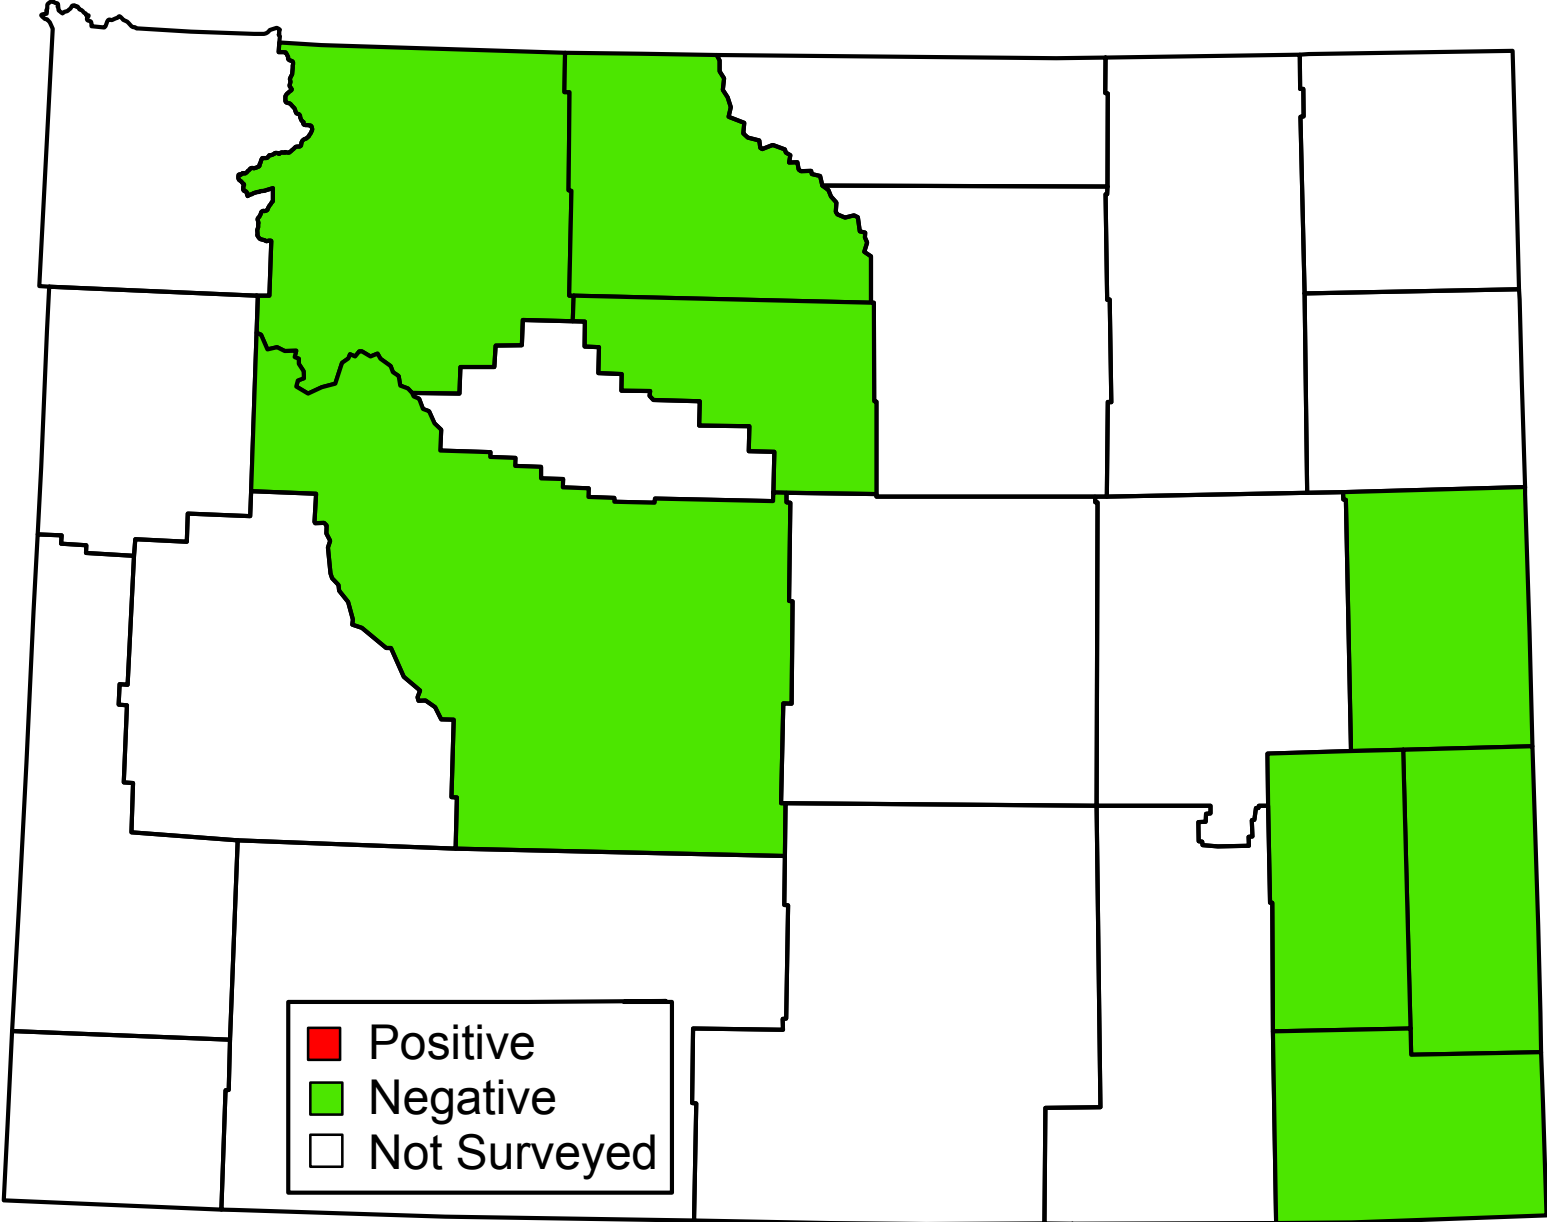

2017 Wyoming Columbia Root-knot Nematode (*Meloidogyne chitwoodi*) Survey Summary

Map generated by Wyoming CAPS -www.uwyo.edu/capsweb - December 2017