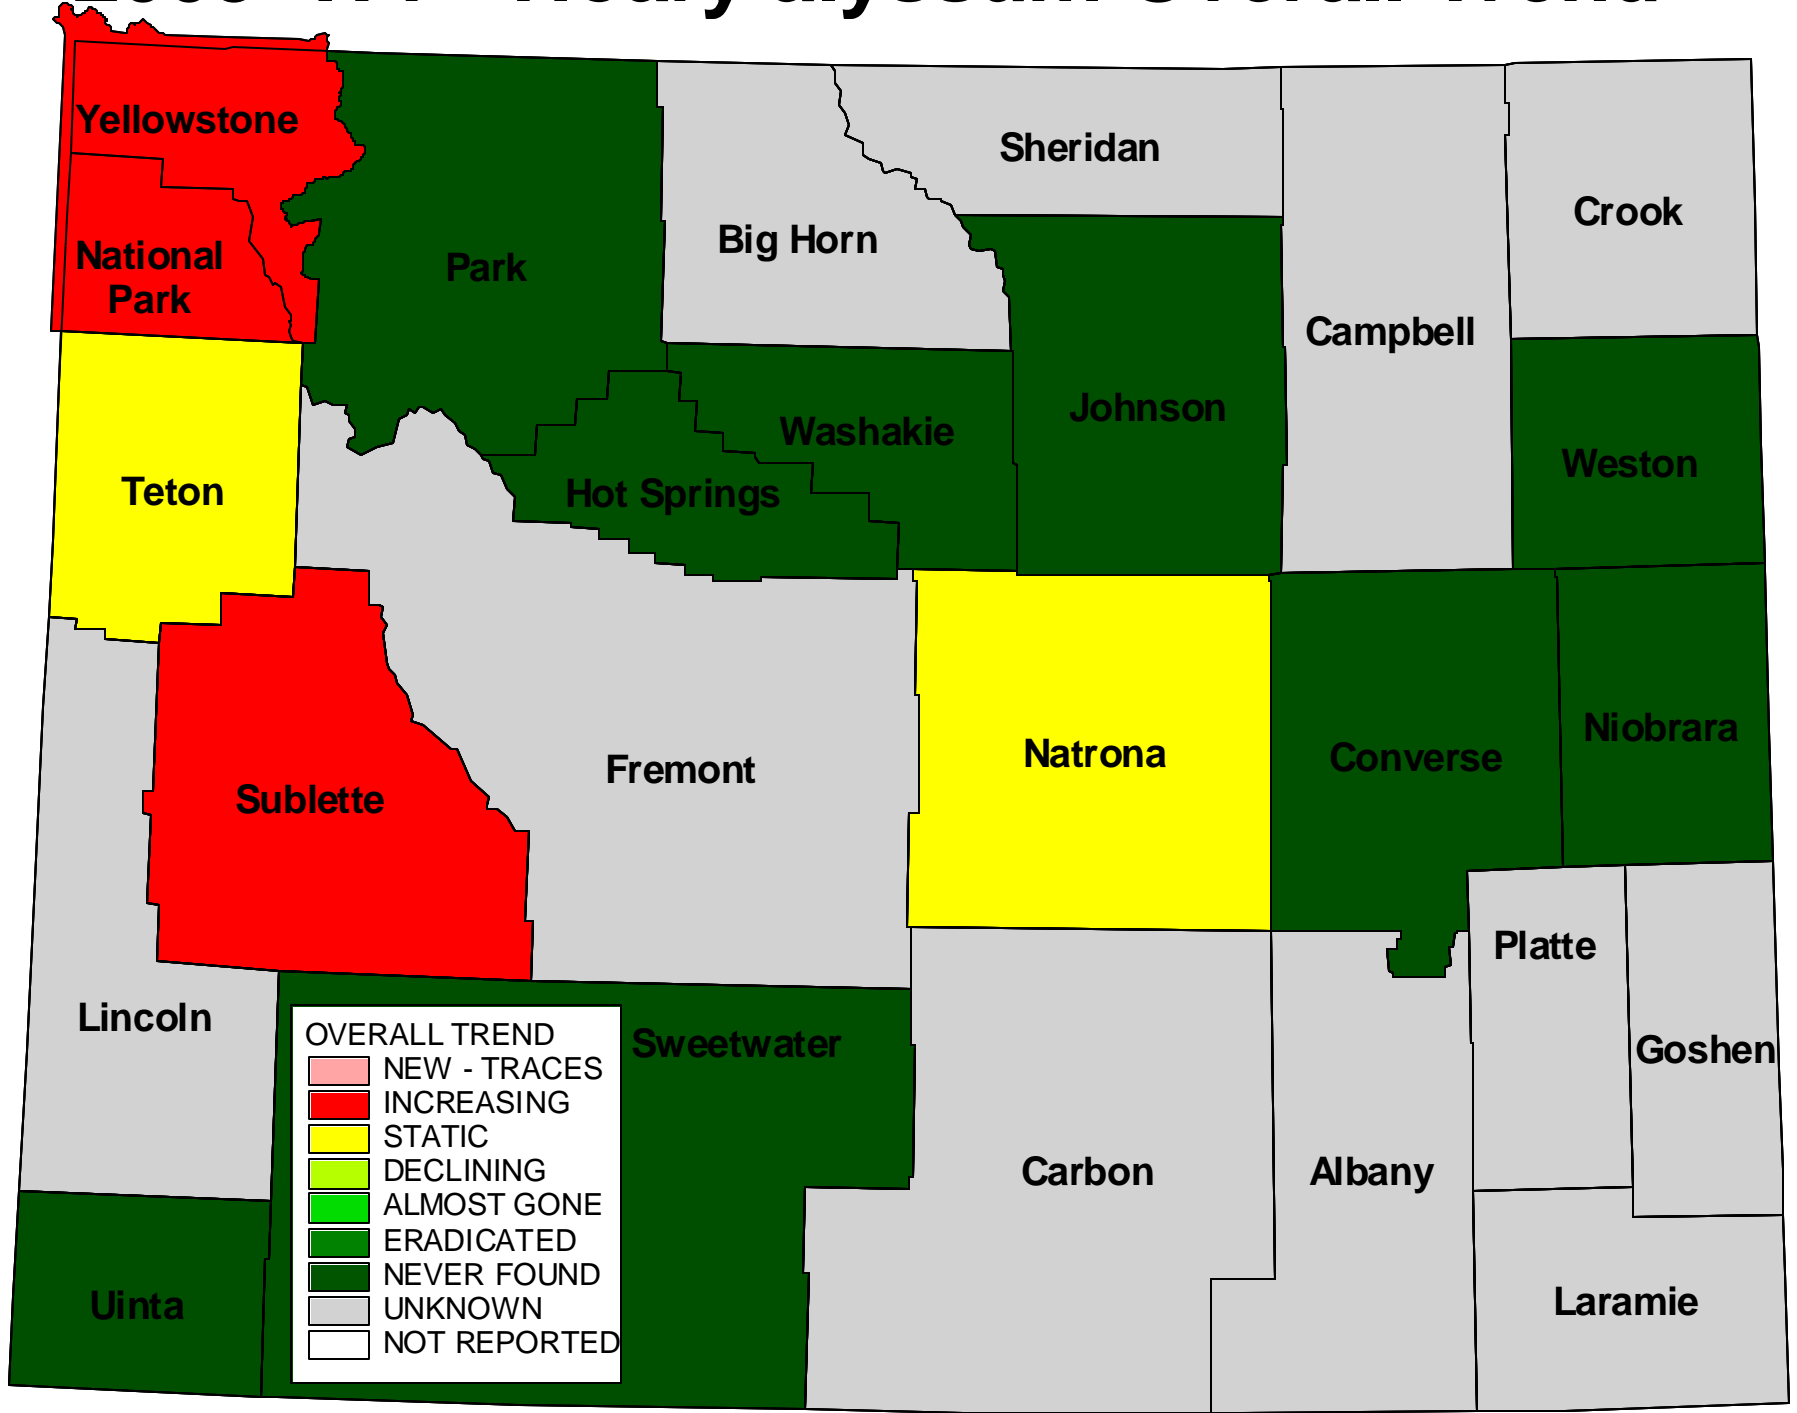

2003 WY - Hoary alyssum Overall Trend

OVERALL TREND	
[Light Red Box]	NEW - TRACES
[Red Box]	INCREASING
[Yellow Box]	STATIC
[Light Green Box]	DECLINING
[Green Box]	ALMOST GONE
[Dark Green Box]	ERADICATED
[Darkest Green Box]	NEVER FOUND
[Grey Box]	UNKNOWN
[White Box]	NOT REPORTED