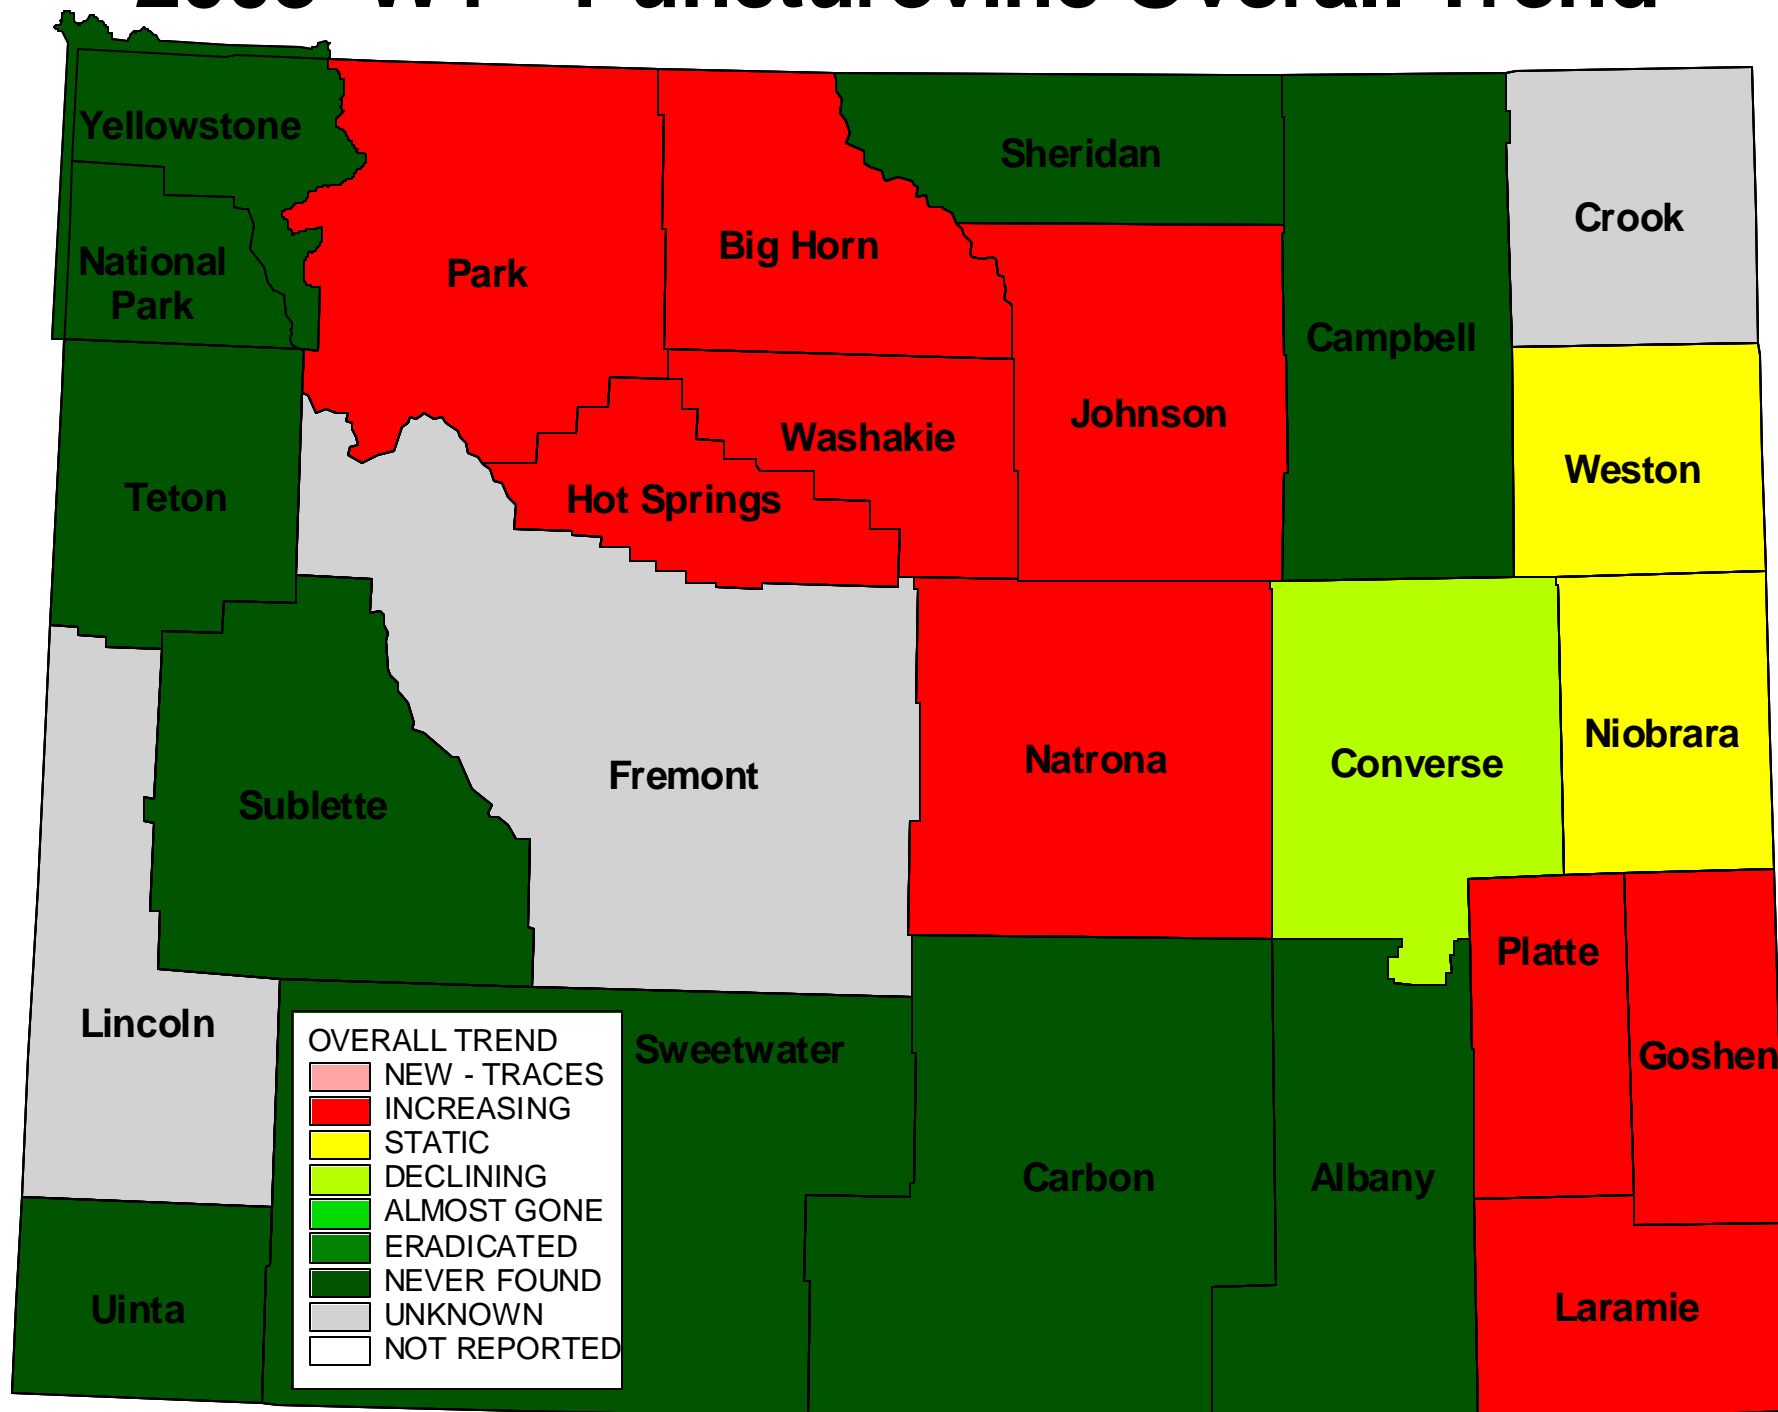

2003 WY - Puncturevine Overall Trend

OVERALL TREND	
[Light Red Box]	NEW - TRACES
[Red Box]	INCREASING
[Yellow Box]	STATIC
[Light Green Box]	DECLINING
[Medium Green Box]	ALMOST GONE
[Dark Green Box]	ERADICATED
[Very Dark Green Box]	NEVER FOUND
[Grey Box]	UNKNOWN
[White Box]	NOT REPORTED