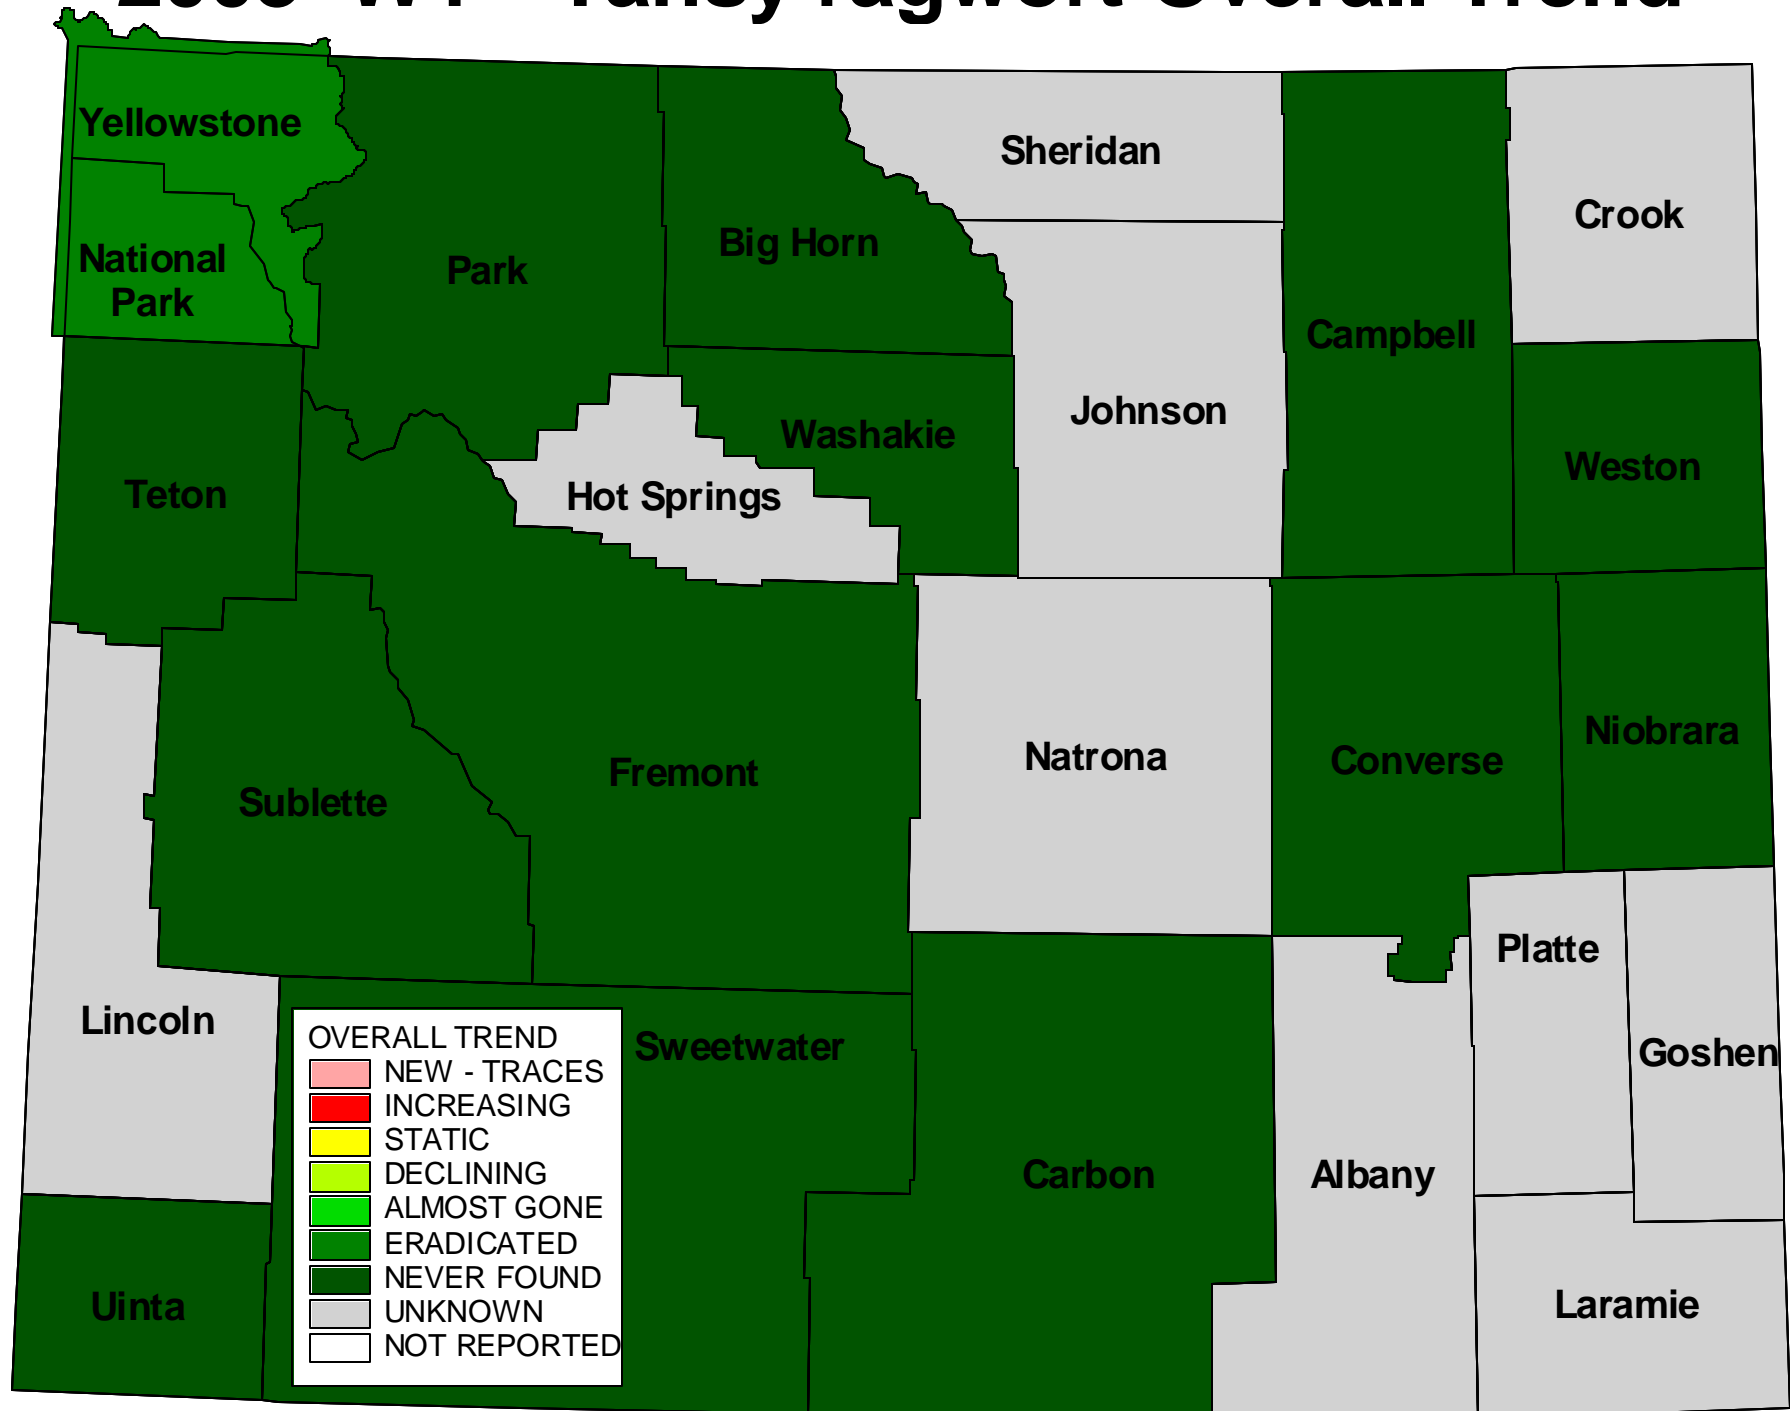

2003 WY - Tansy ragwort Overall Trend

OVERALL TREND	
	NEW - TRACES
	INCREASING
	STATIC
	DECLINING
	ALMOST GONE
	ERADICATED
	NEVER FOUND
	UNKNOWN
	NOT REPORTED