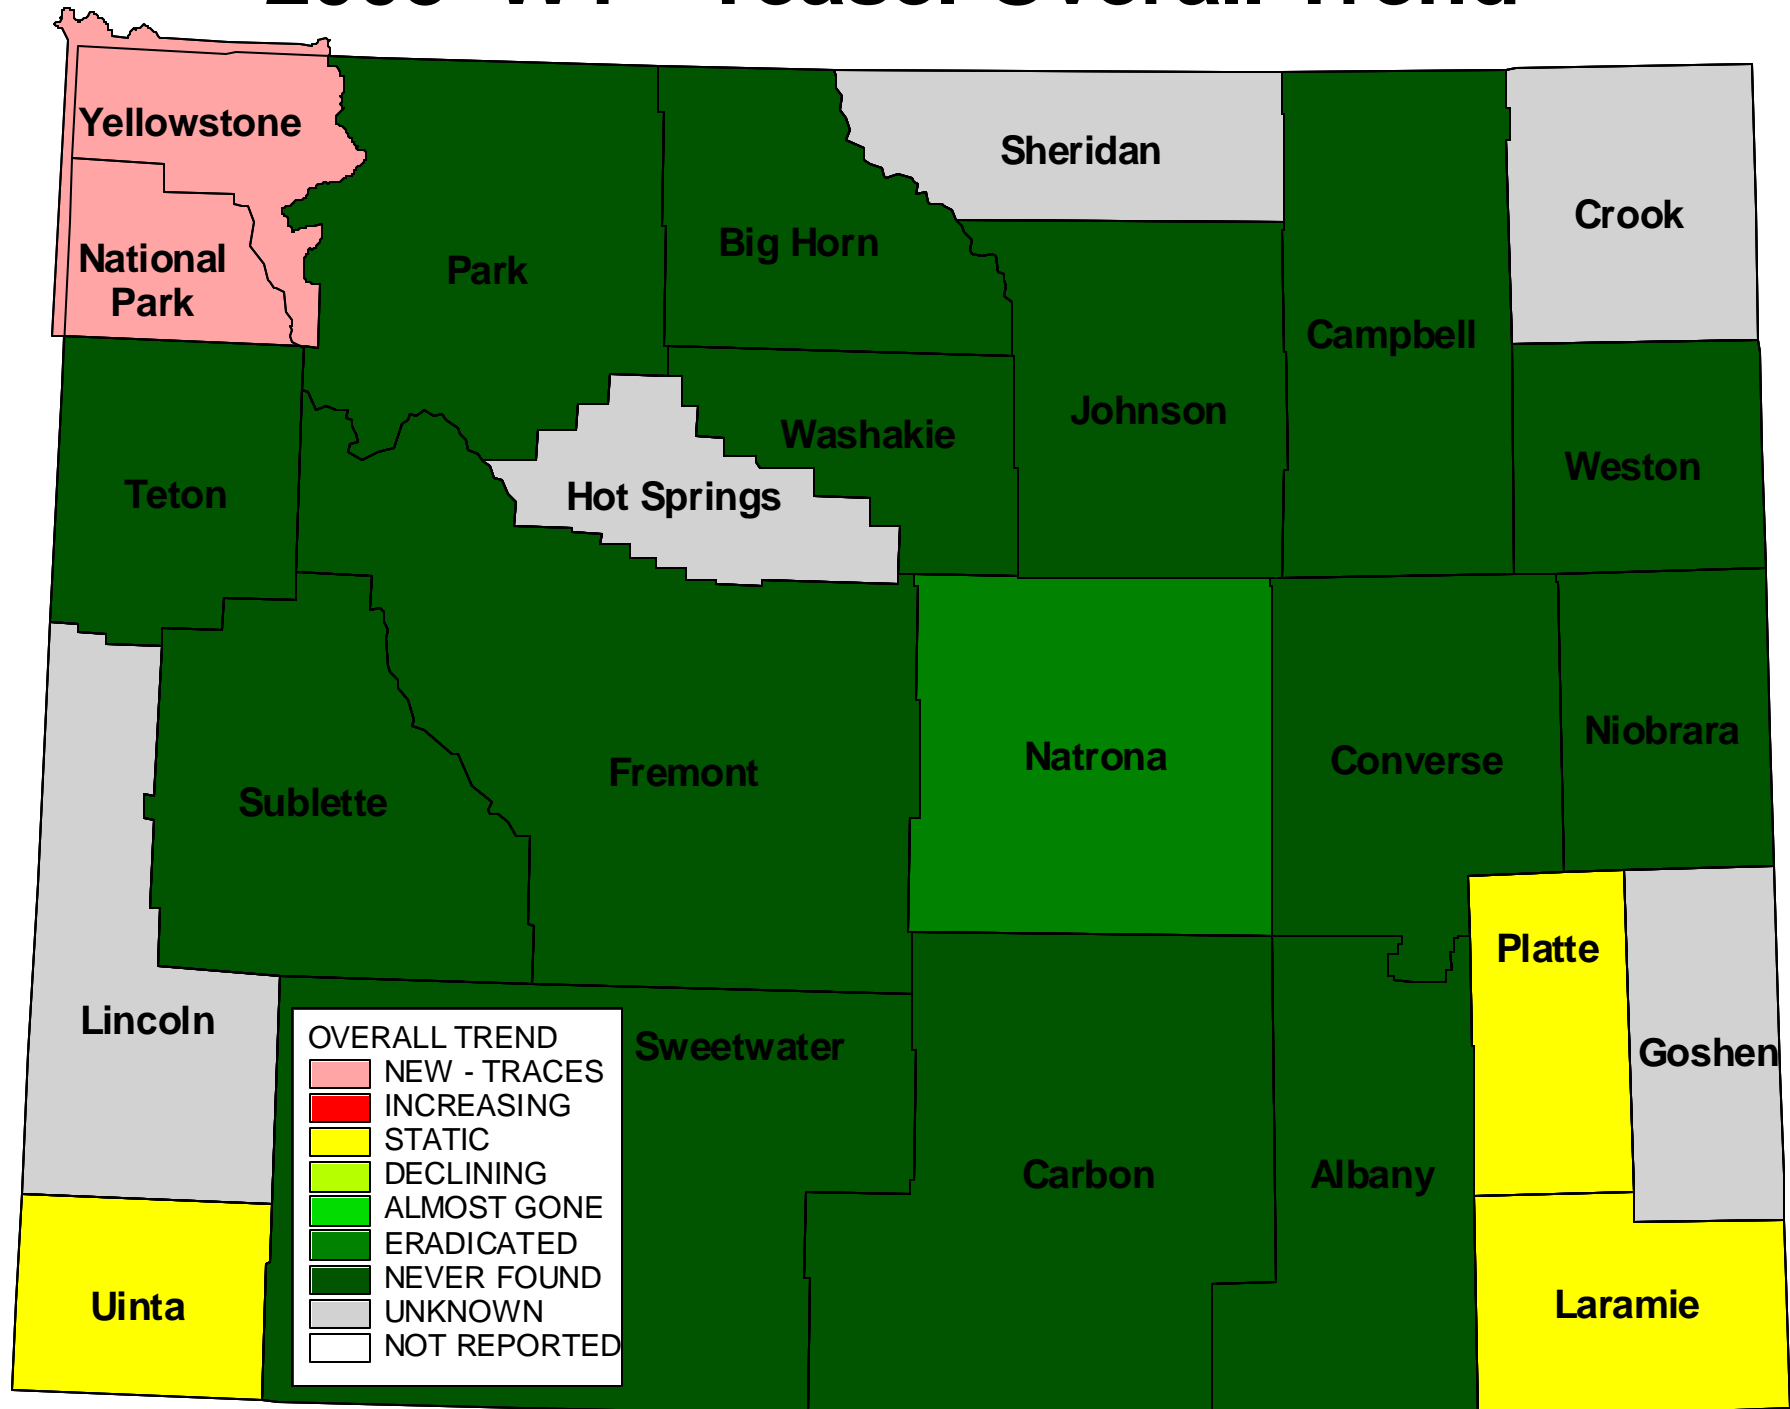

2003 WY - Teasel Overall Trend

OVERALL TREND	
[Light Red Box]	NEW - TRACES
[Red Box]	INCREASING
[Yellow Box]	STATIC
[Light Green Box]	DECLINING
[Medium Green Box]	ALMOST GONE
[Dark Green Box]	ERADICATED
[Very Dark Green Box]	NEVER FOUND
[Grey Box]	UNKNOWN
[White Box]	NOT REPORTED