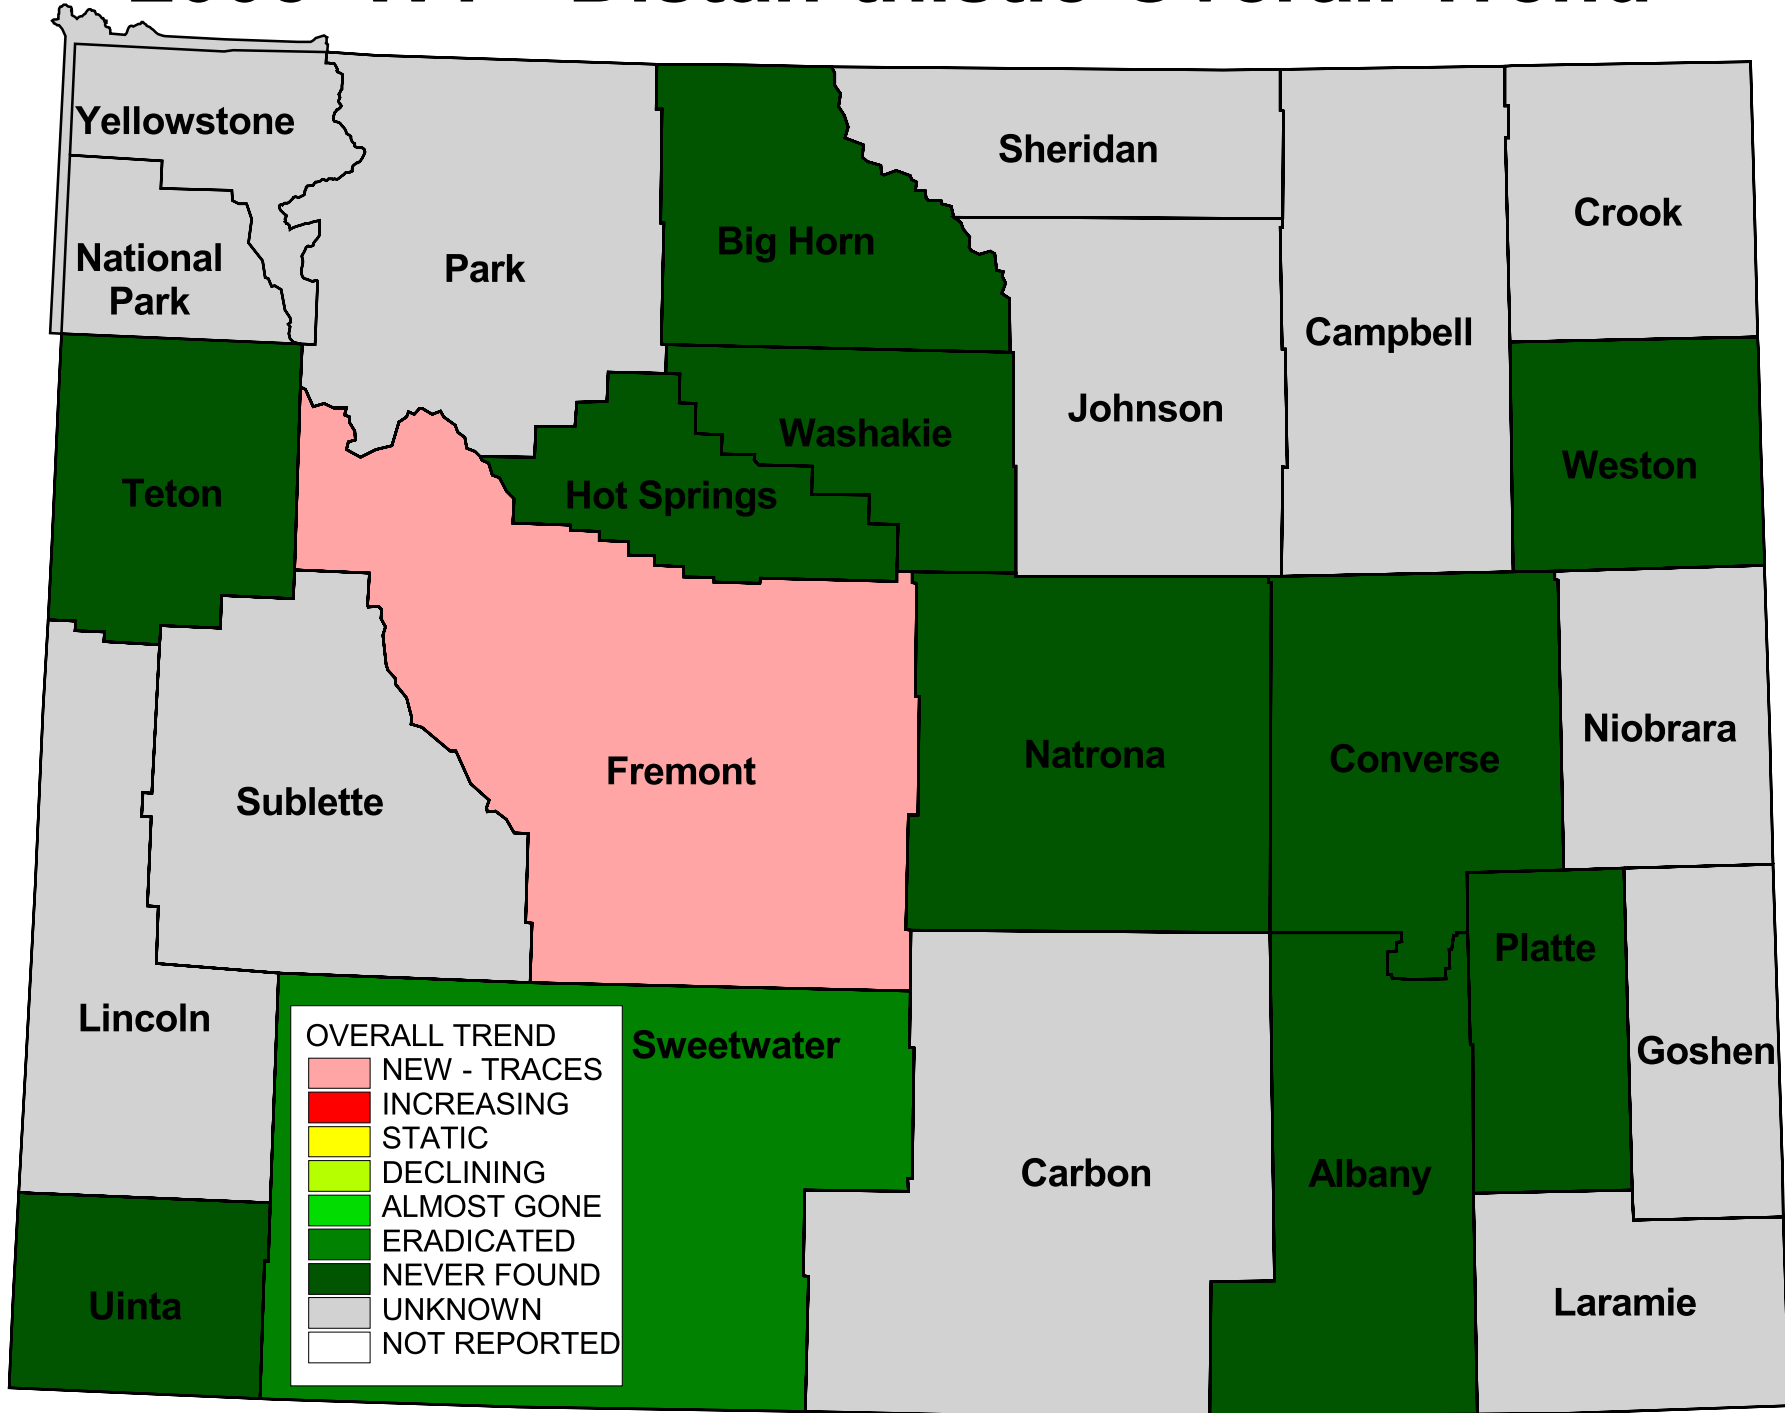

2005 WY - Distaff thistle Overall Trend

OVERALL TREND	
■	NEW - TRACES
■	INCREASING
■	STATIC
■	DECLINING
■	ALMOST GONE
■	ERADICATED
■	NEVER FOUND
■	UNKNOWN
■	NOT REPORTED