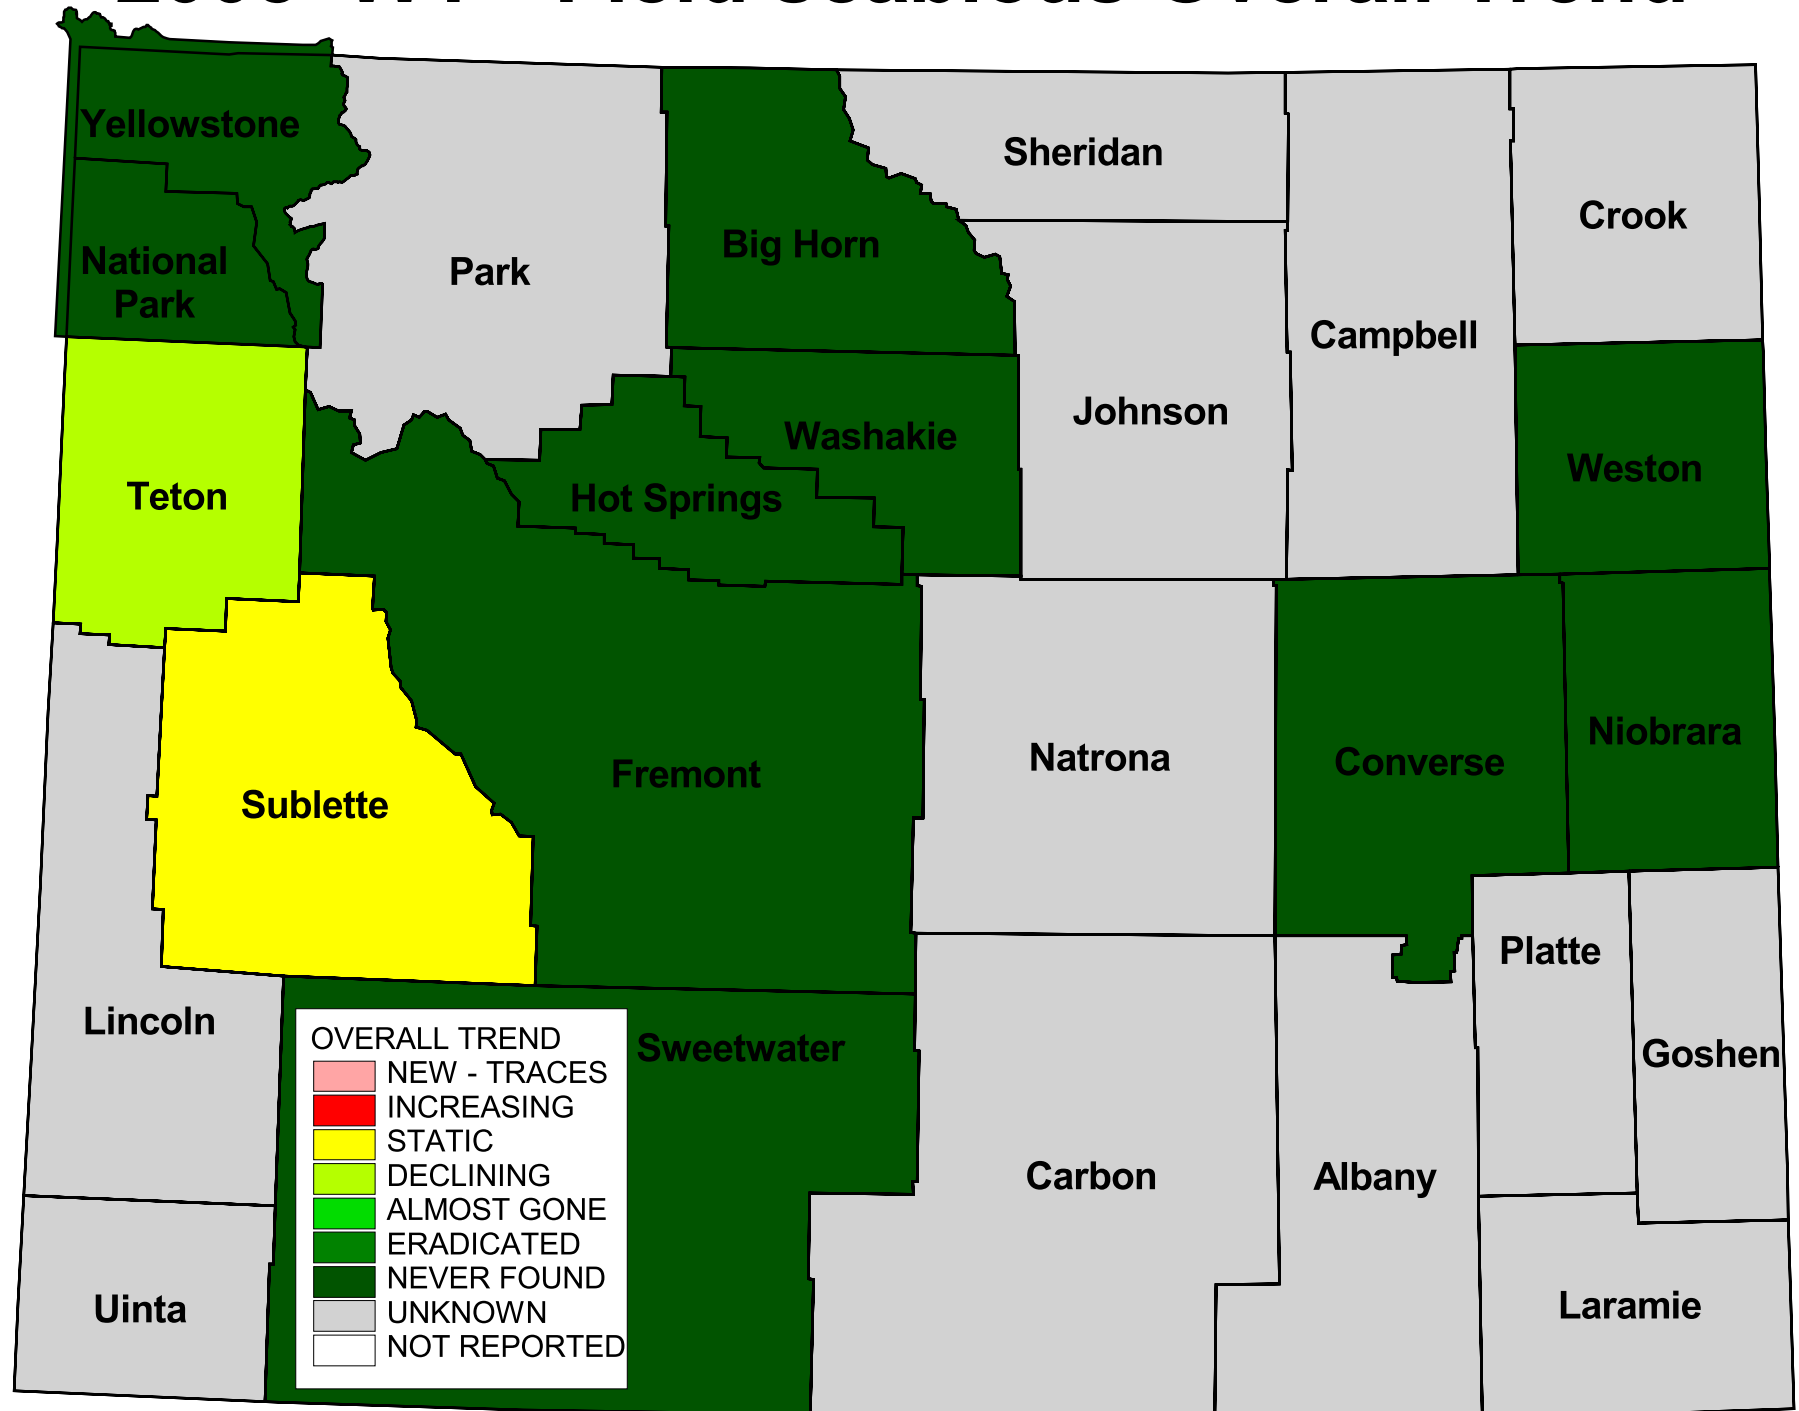

2005 WY - Field scabious Overall Trend

OVERALL TREND	
■	NEW - TRACES
■	INCREASING
■	STATIC
■	DECLINING
■	ALMOST GONE
■	ERADICATED
■	NEVER FOUND
■	UNKNOWN
■	NOT REPORTED