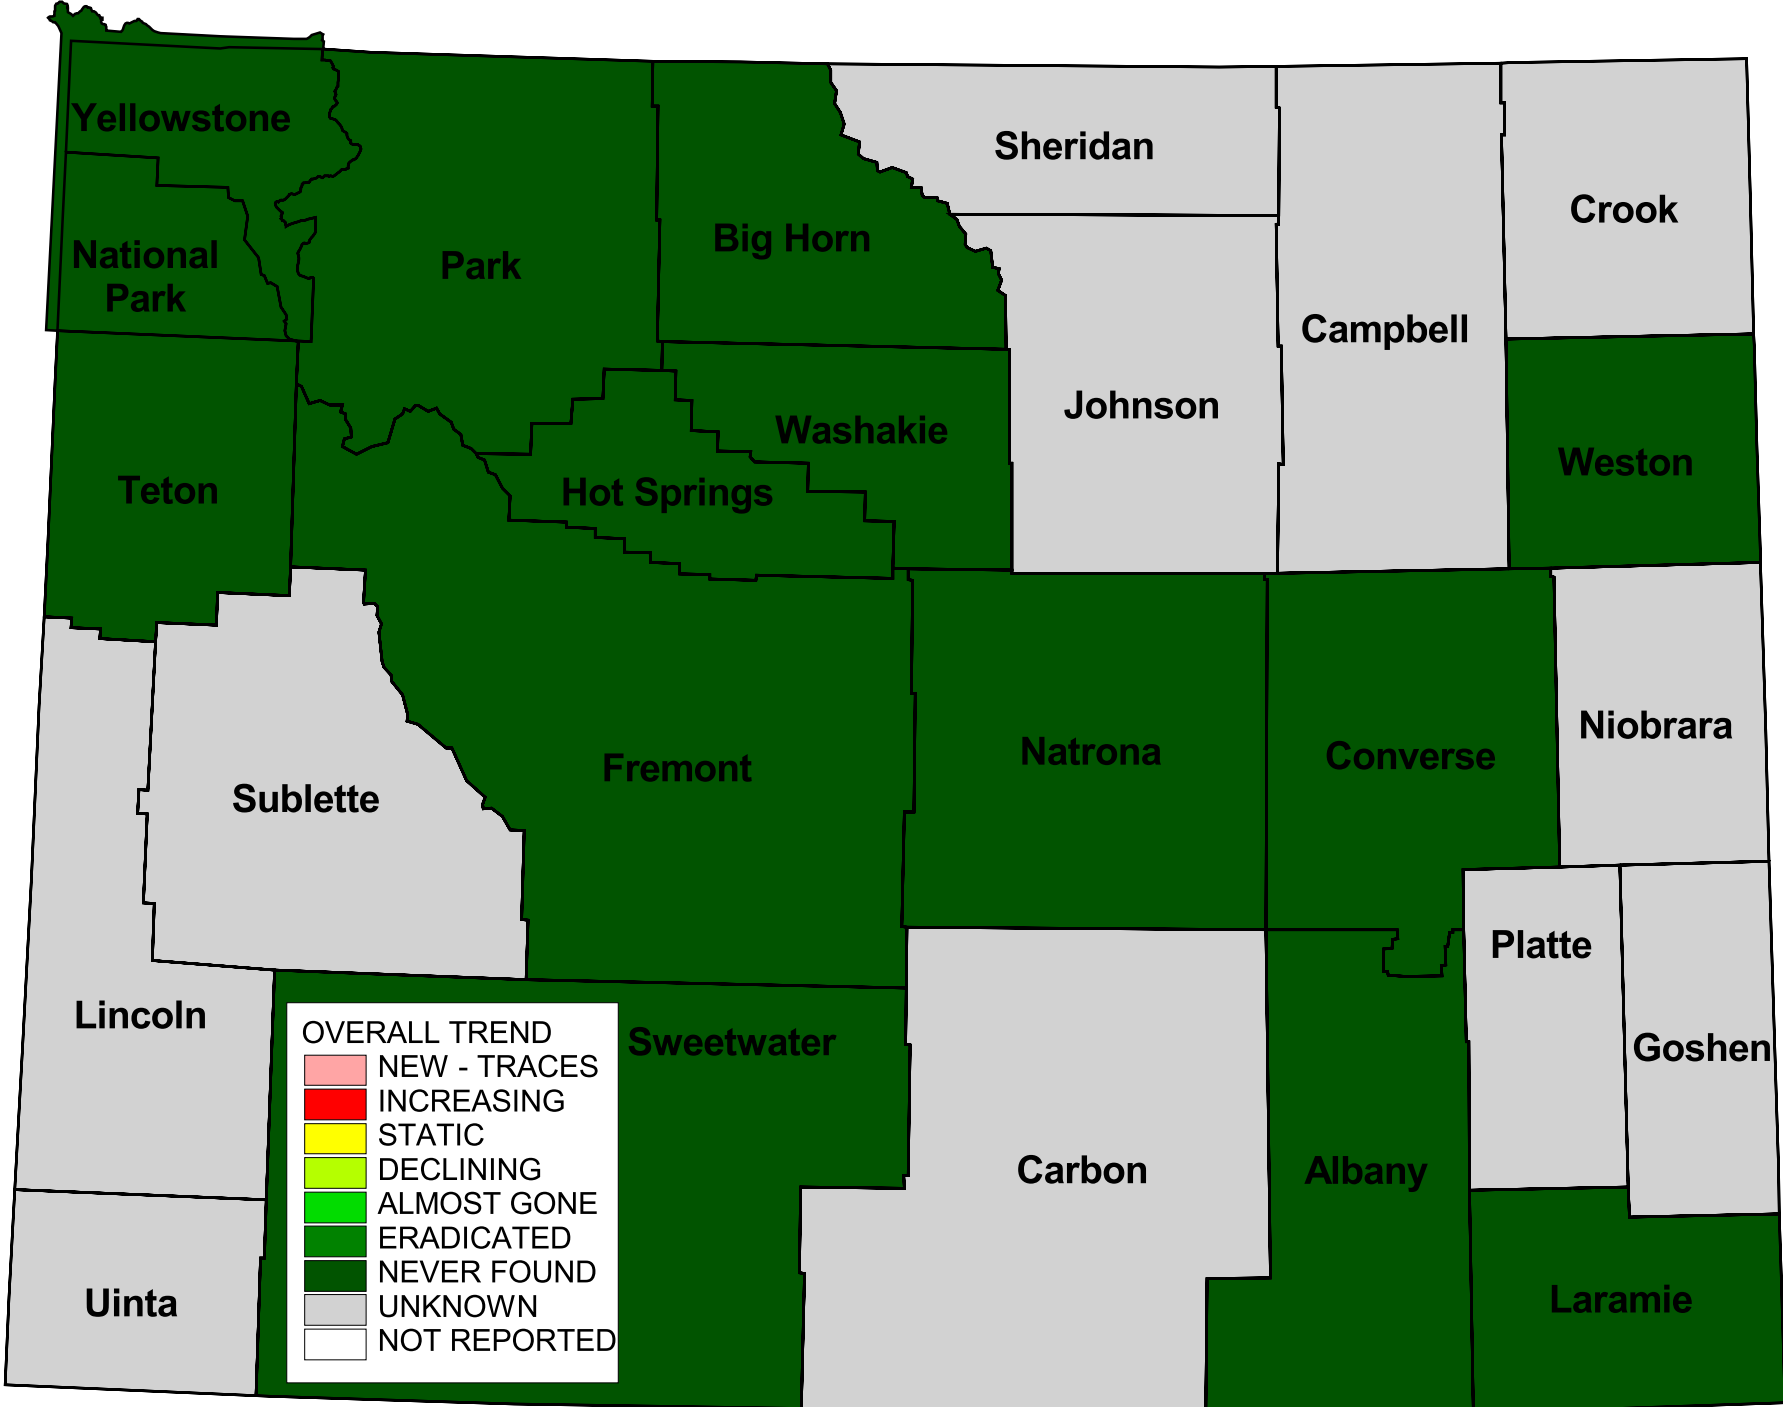

2005 WY - Gorse Overall Trend

OVERALL TREND

- NEW - TRACES
- INCREASING
- STATIC
- DECLINING
- ALMOST GONE
- ERADICATED
- NEVER FOUND
- UNKNOWN
- NOT REPORTED