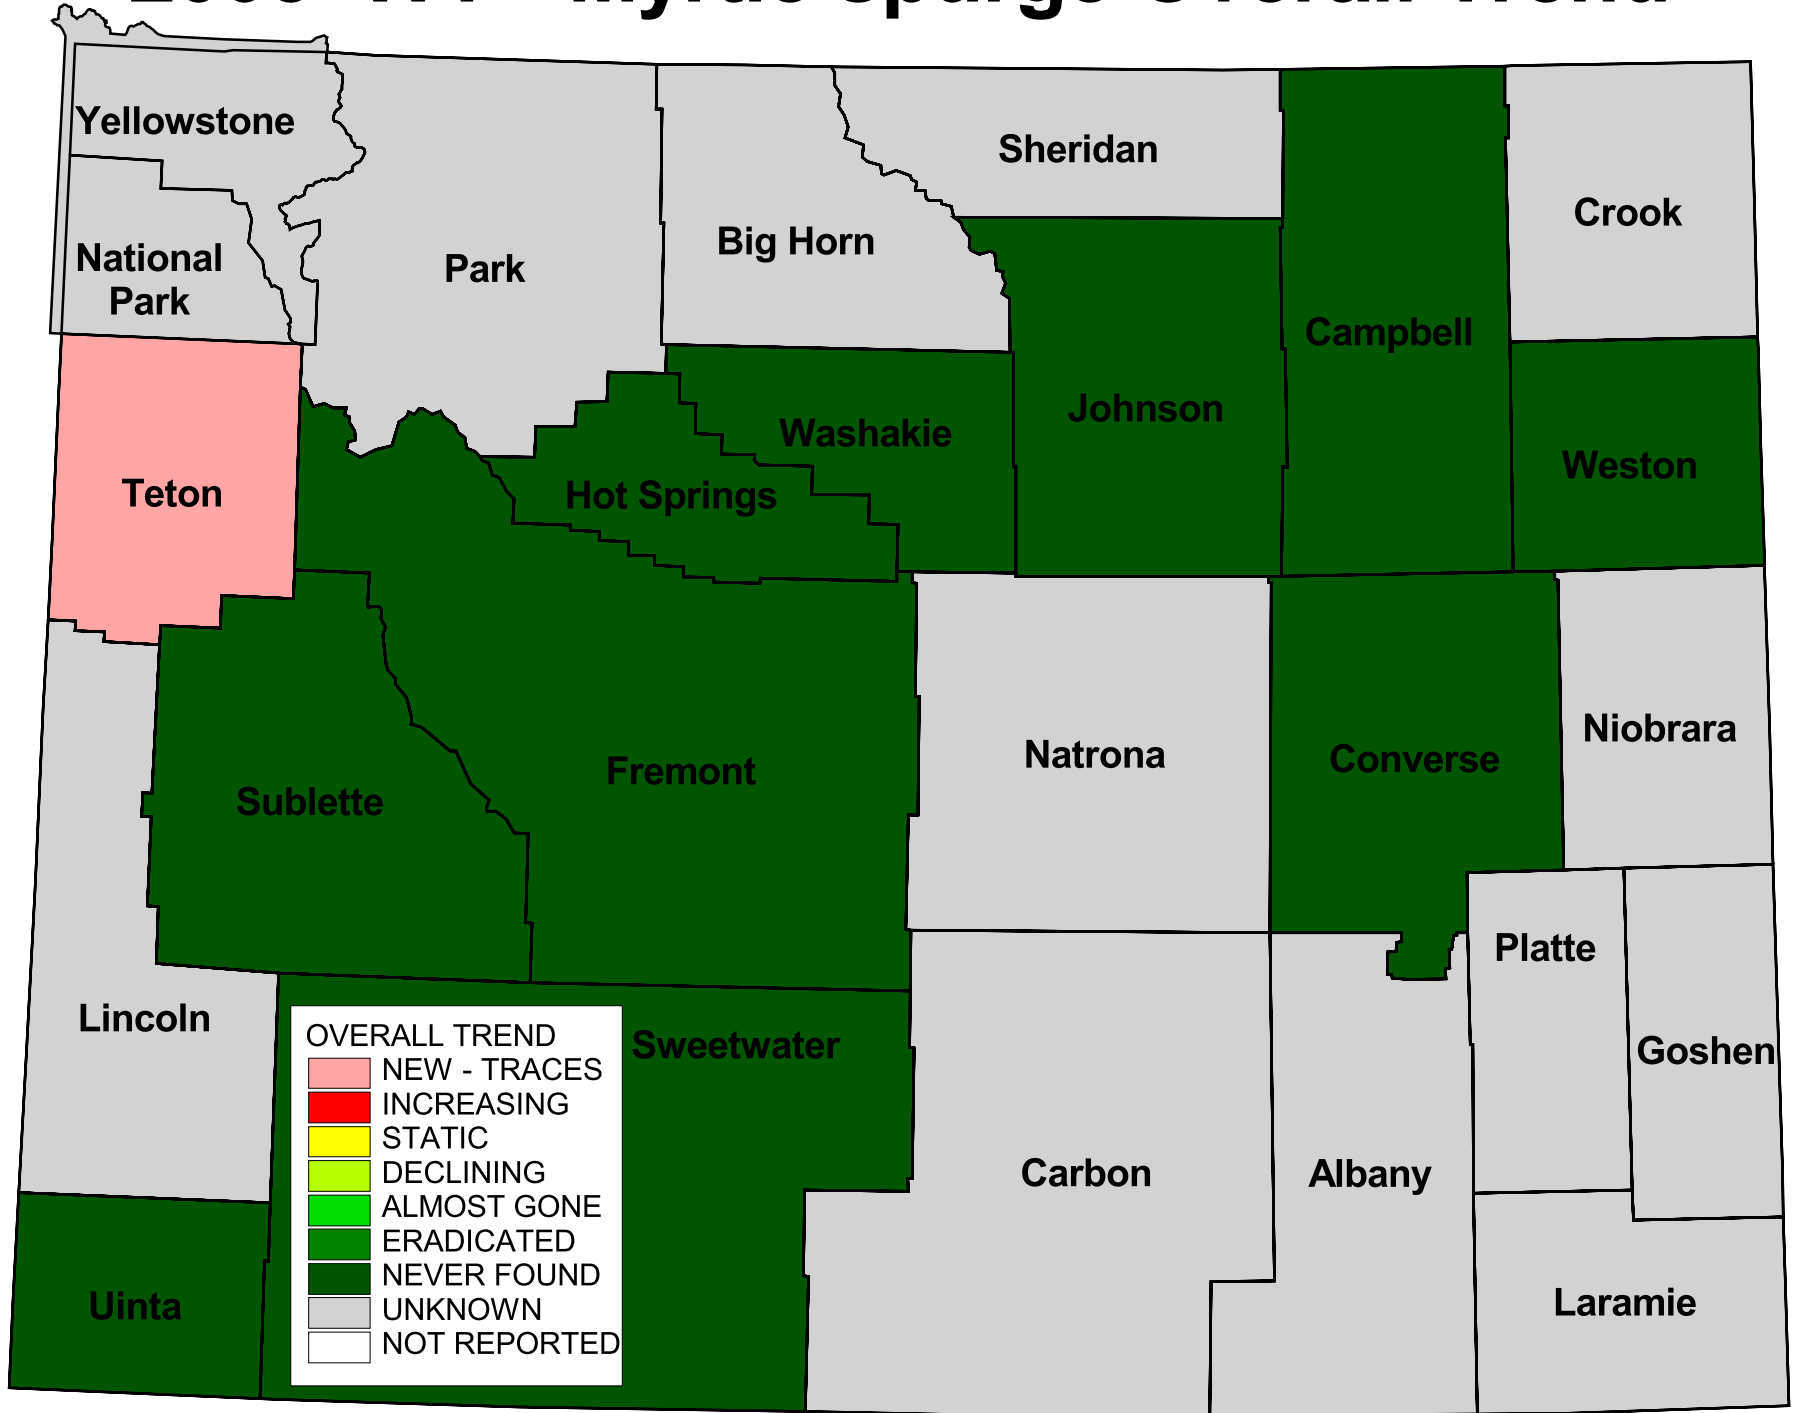

# 2005 WY - Myrtle spurge Overall Trend

**OVERALL TREND**

- NEW - TRACES
- INCREASING
- STATIC
- DECLINING
- ALMOST GONE
- ERADICATED
- NEVER FOUND
- UNKNOWN
- NOT REPORTED