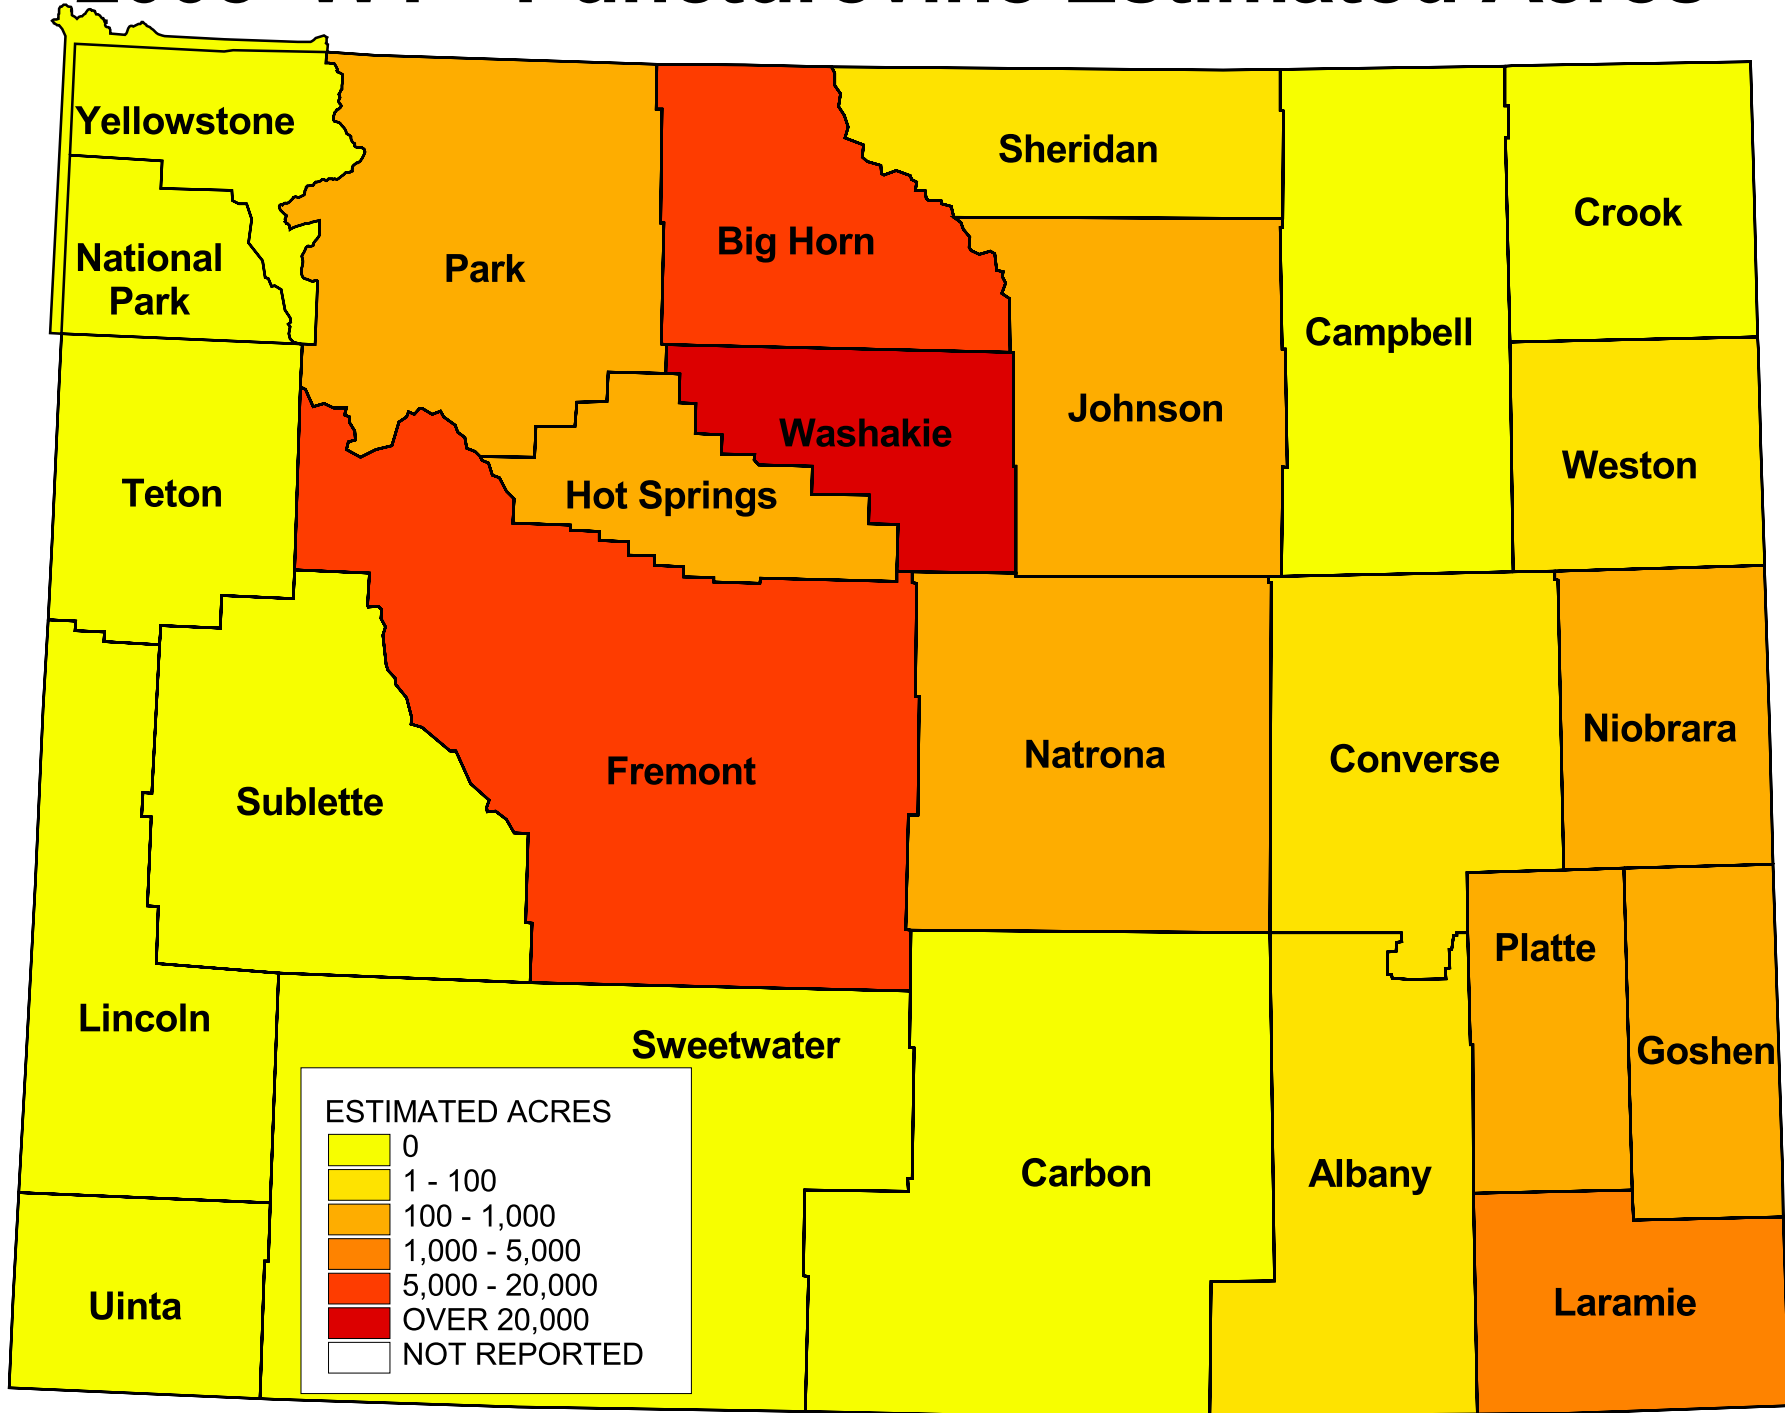

# 2005 WY - Puncturevine Estimated Acres

**ESTIMATED ACRES**

- 0
- 1 - 100
- 100 - 1,000
- 1,000 - 5,000
- 5,000 - 20,000
- OVER 20,000
- NOT REPORTED