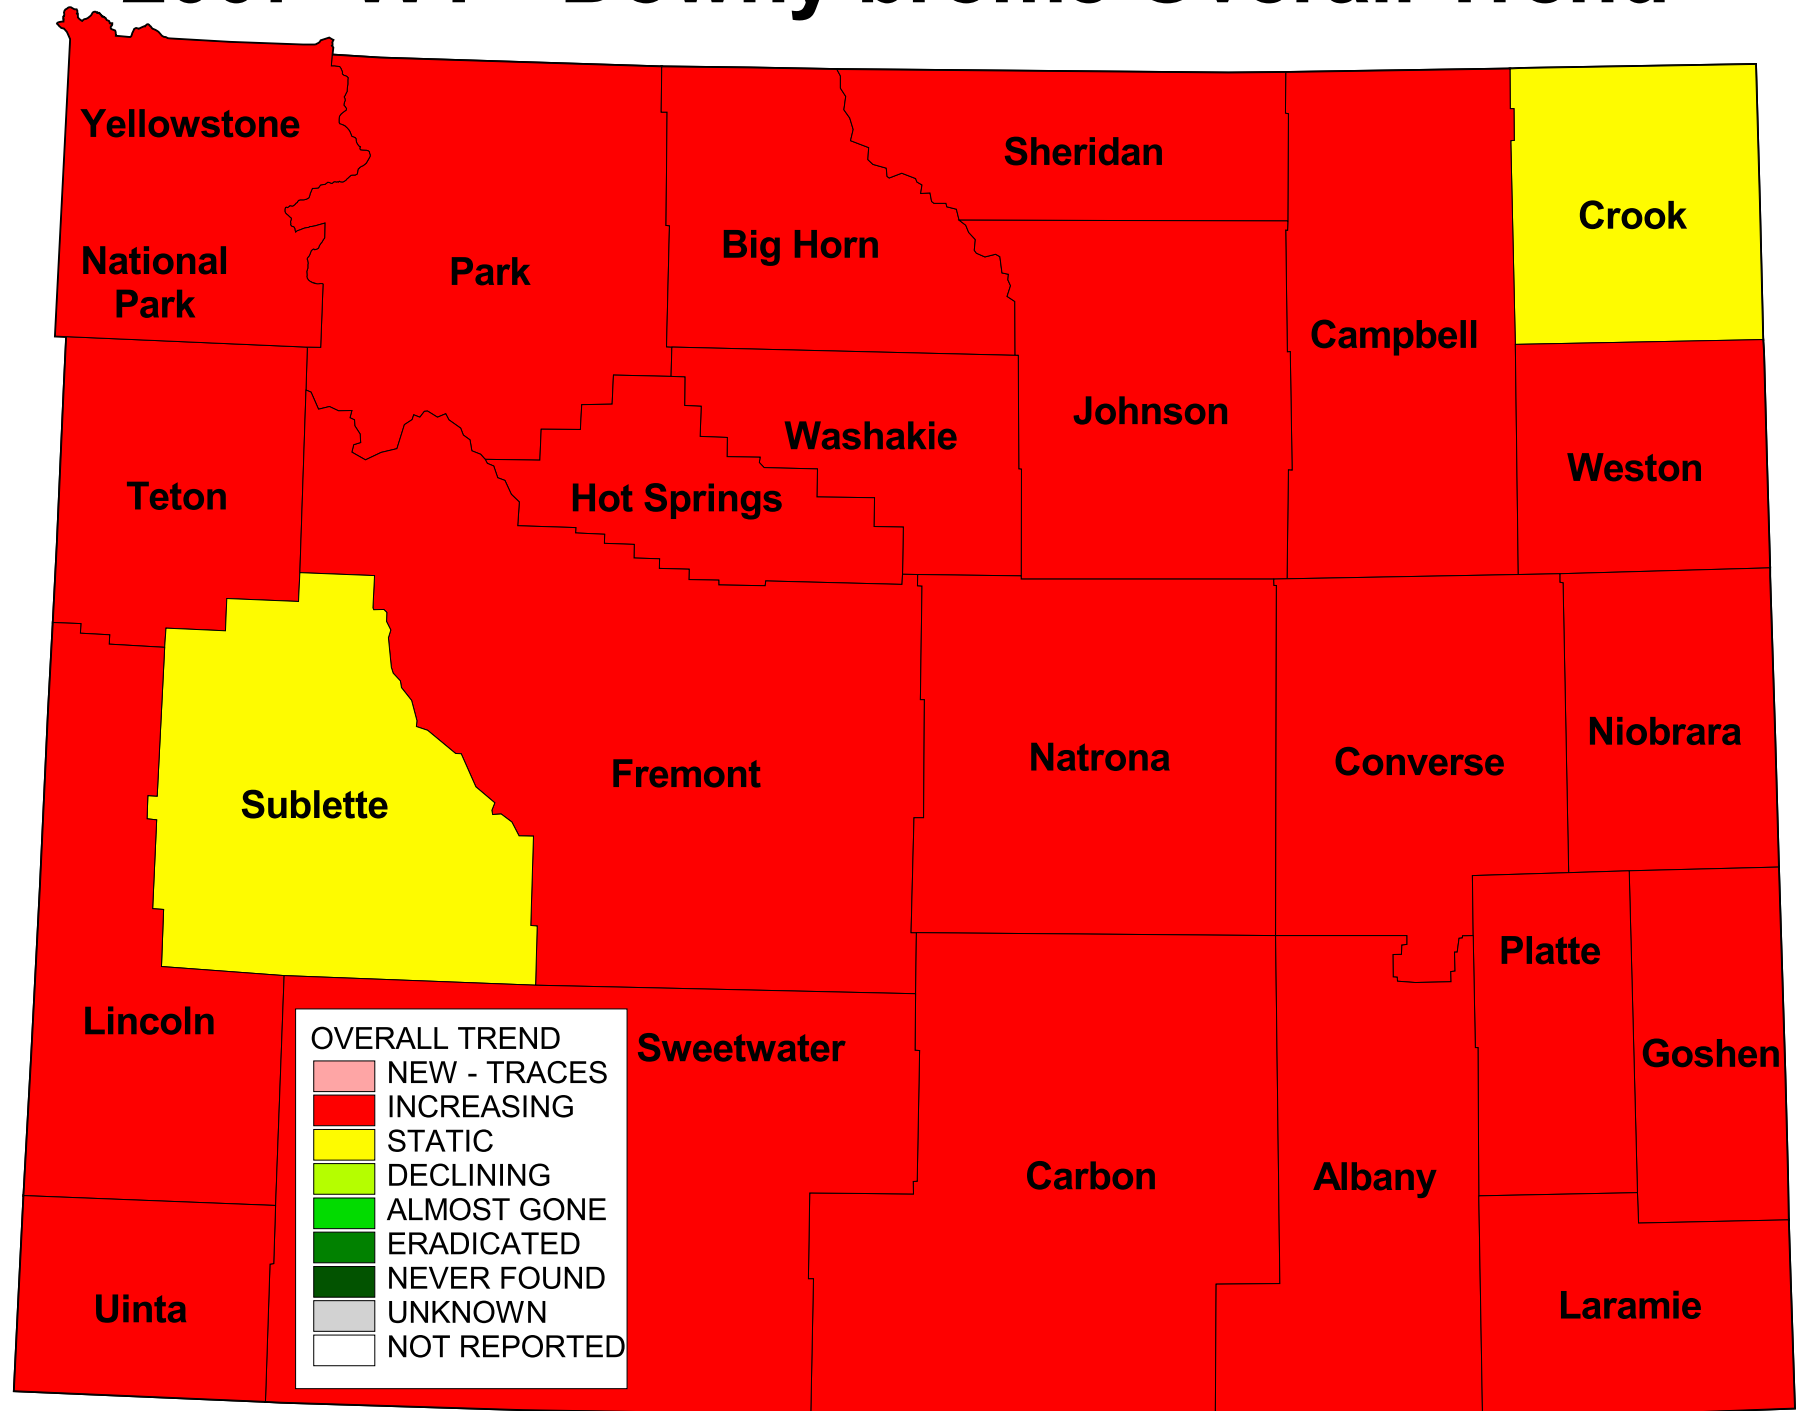

2007 WY - Downy brome Overall Trend

OVERALL TREND

- NEW - TRACES
- INCREASING
- STATIC
- DECLINING
- ALMOST GONE
- ERADICATED
- NEVER FOUND
- UNKNOWN
- NOT REPORTED