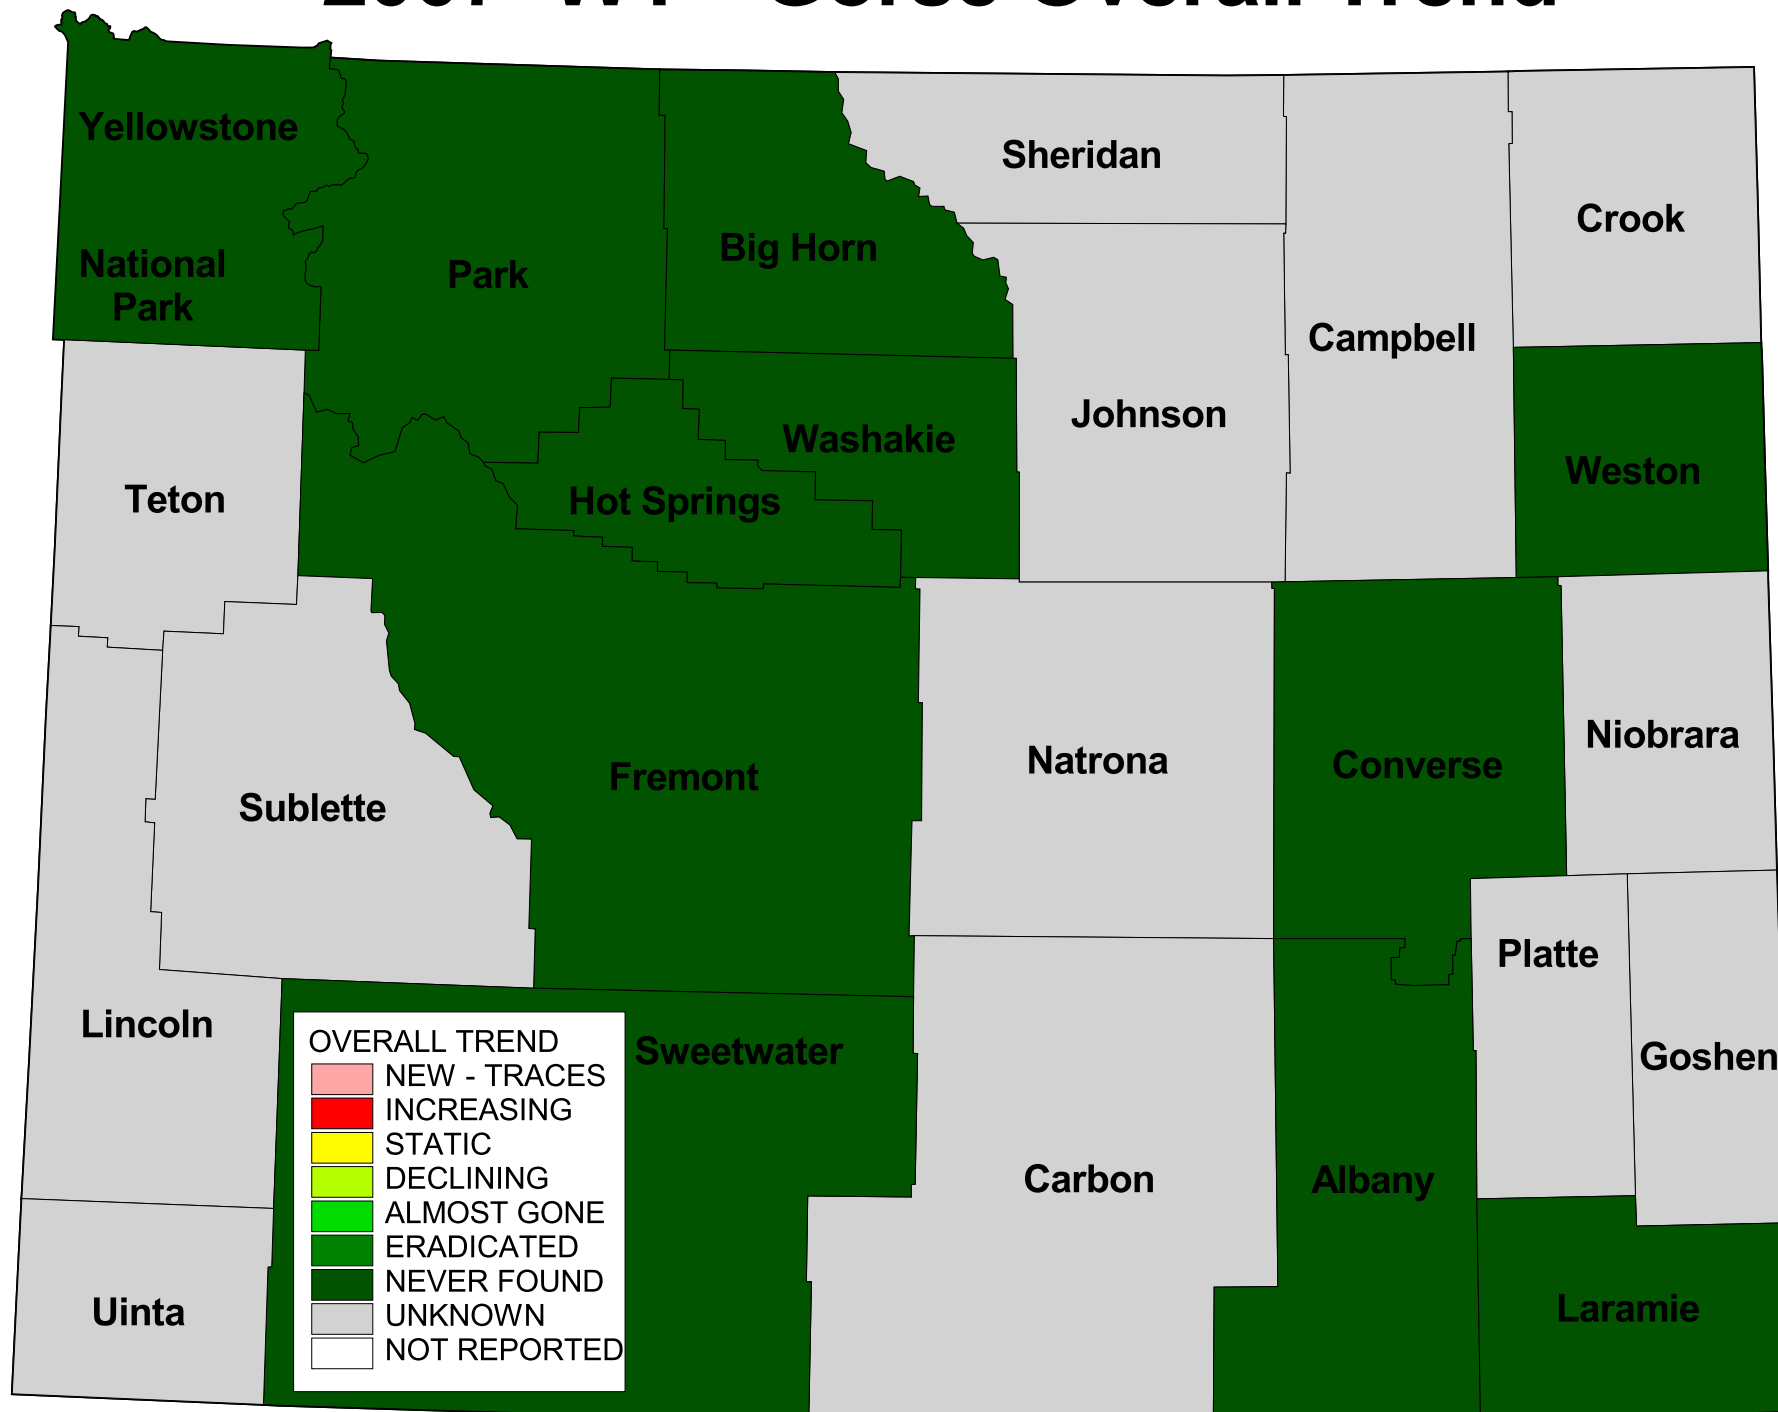

2007 WY - Gorse Overall Trend

OVERALL TREND

- NEW - TRACES
- INCREASING
- STATIC
- DECLINING
- ALMOST GONE
- ERADICATED
- NEVER FOUND
- UNKNOWN
- NOT REPORTED