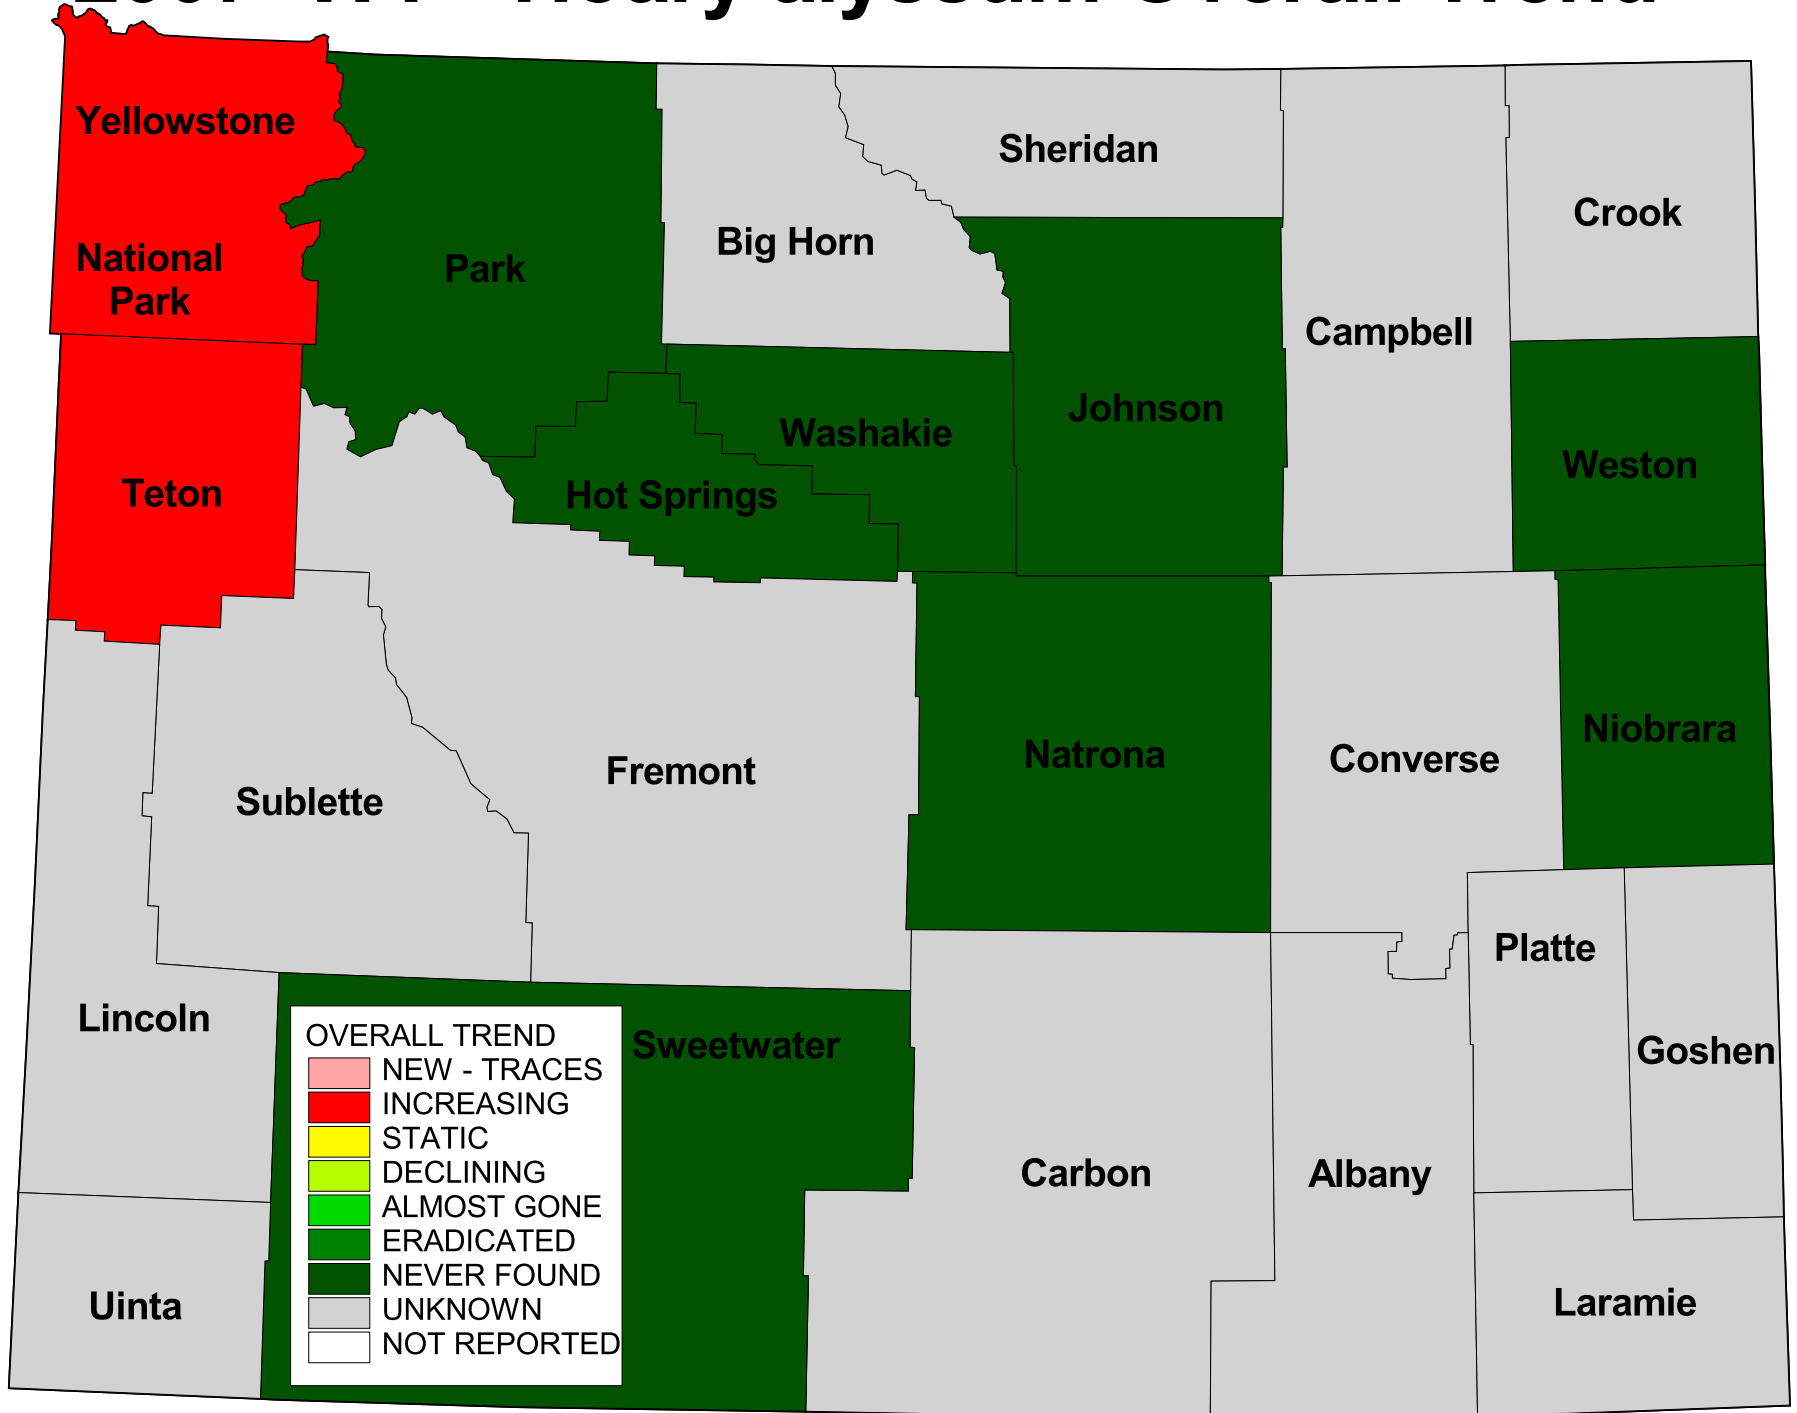

2007 WY - Hoary alyssum Overall Trend

OVERALL TREND

- NEW - TRACES
- INCREASING
- STATIC
- DECLINING
- ALMOST GONE
- ERADICATED
- NEVER FOUND
- UNKNOWN
- NOT REPORTED