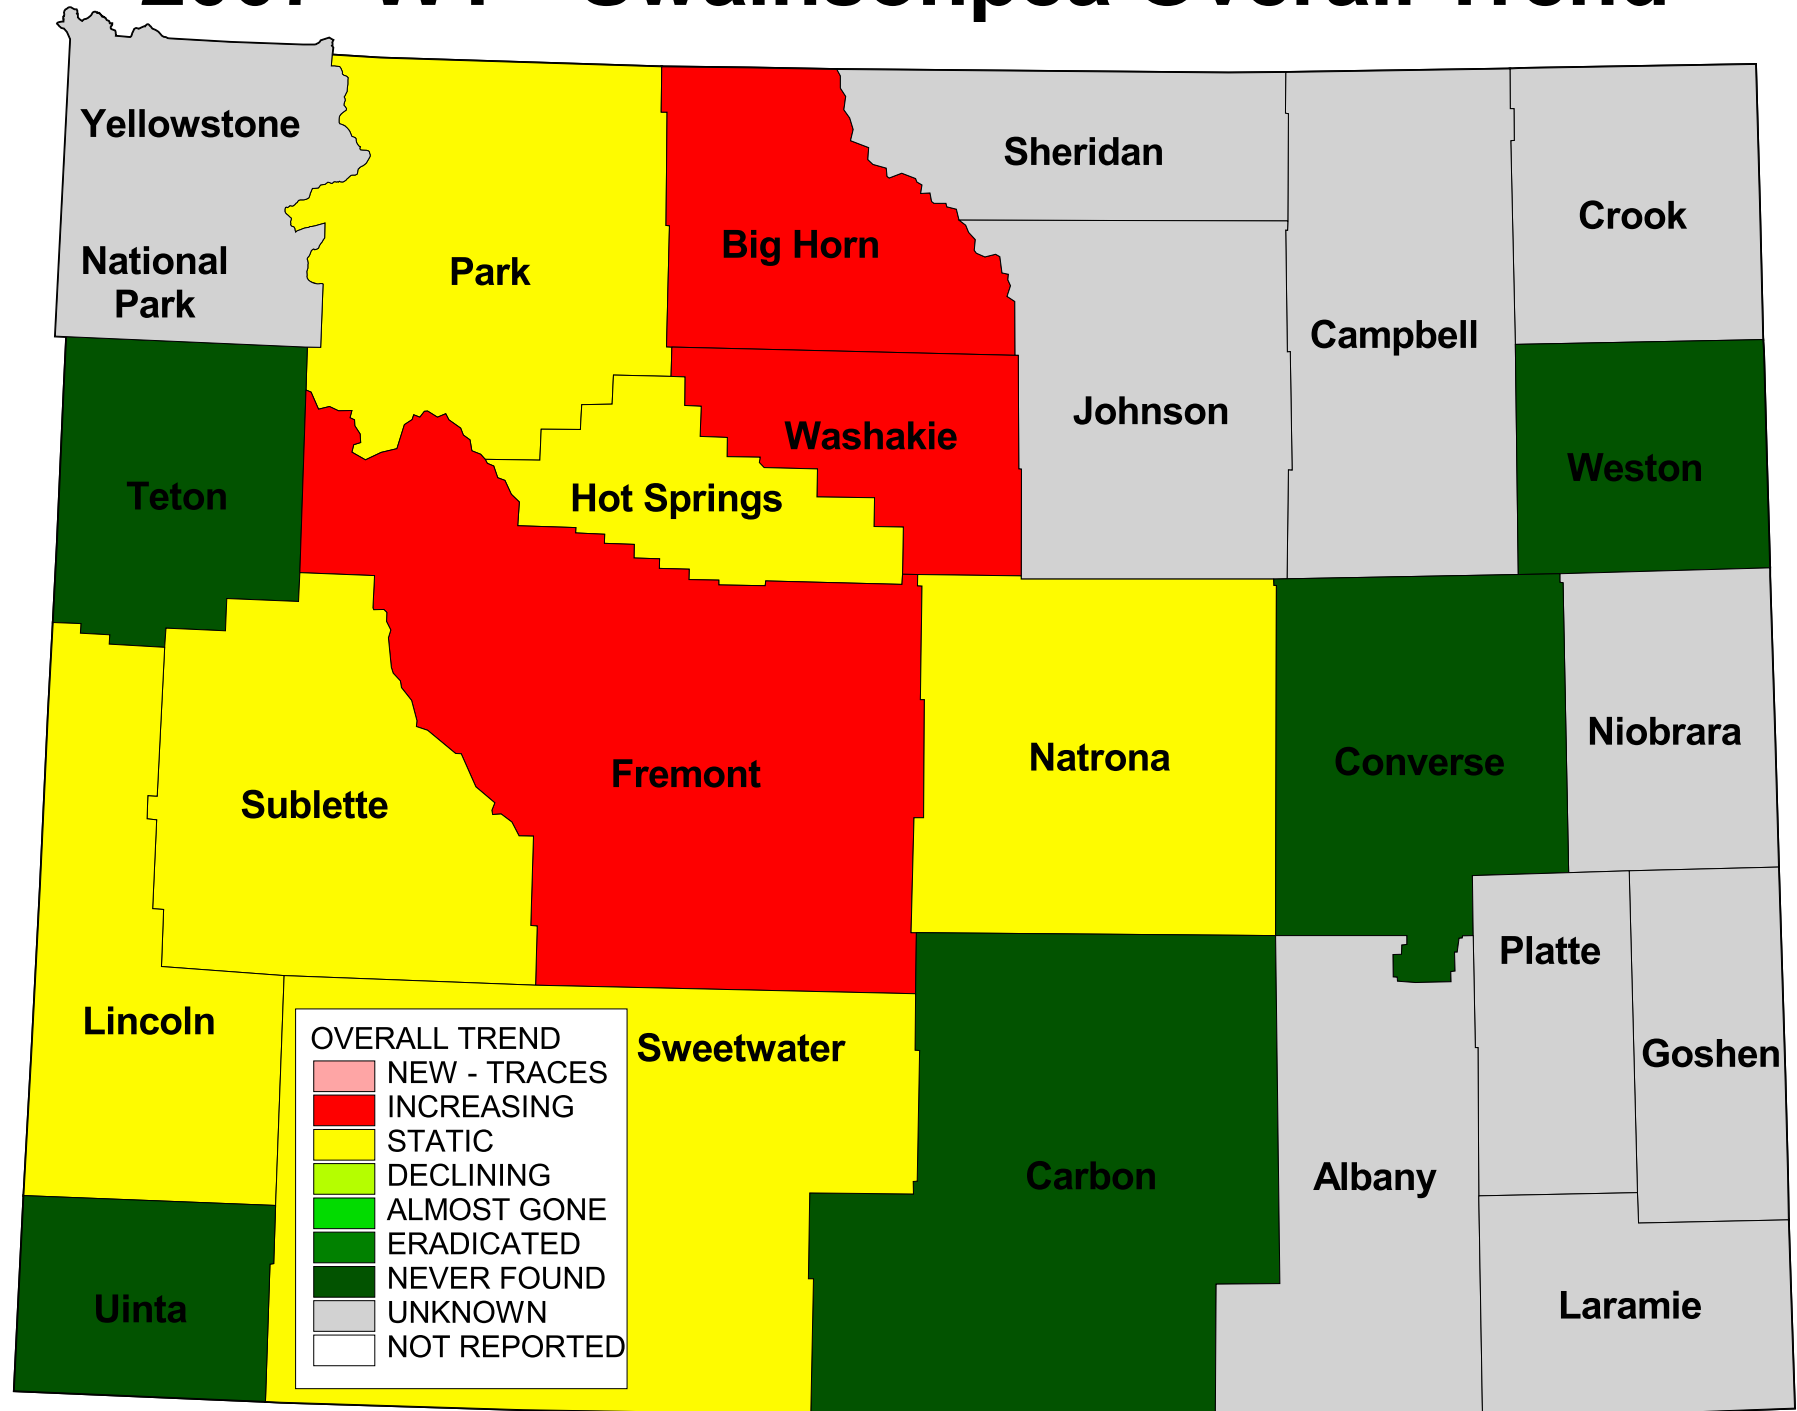

# 2007 WY - Swainsonpea Overall Trend

OVERALL TREND	
	NEW - TRACES
	INCREASING
	STATIC
	DECLINING
	ALMOST GONE
	ERADICATED
	NEVER FOUND
	UNKNOWN
	NOT REPORTED