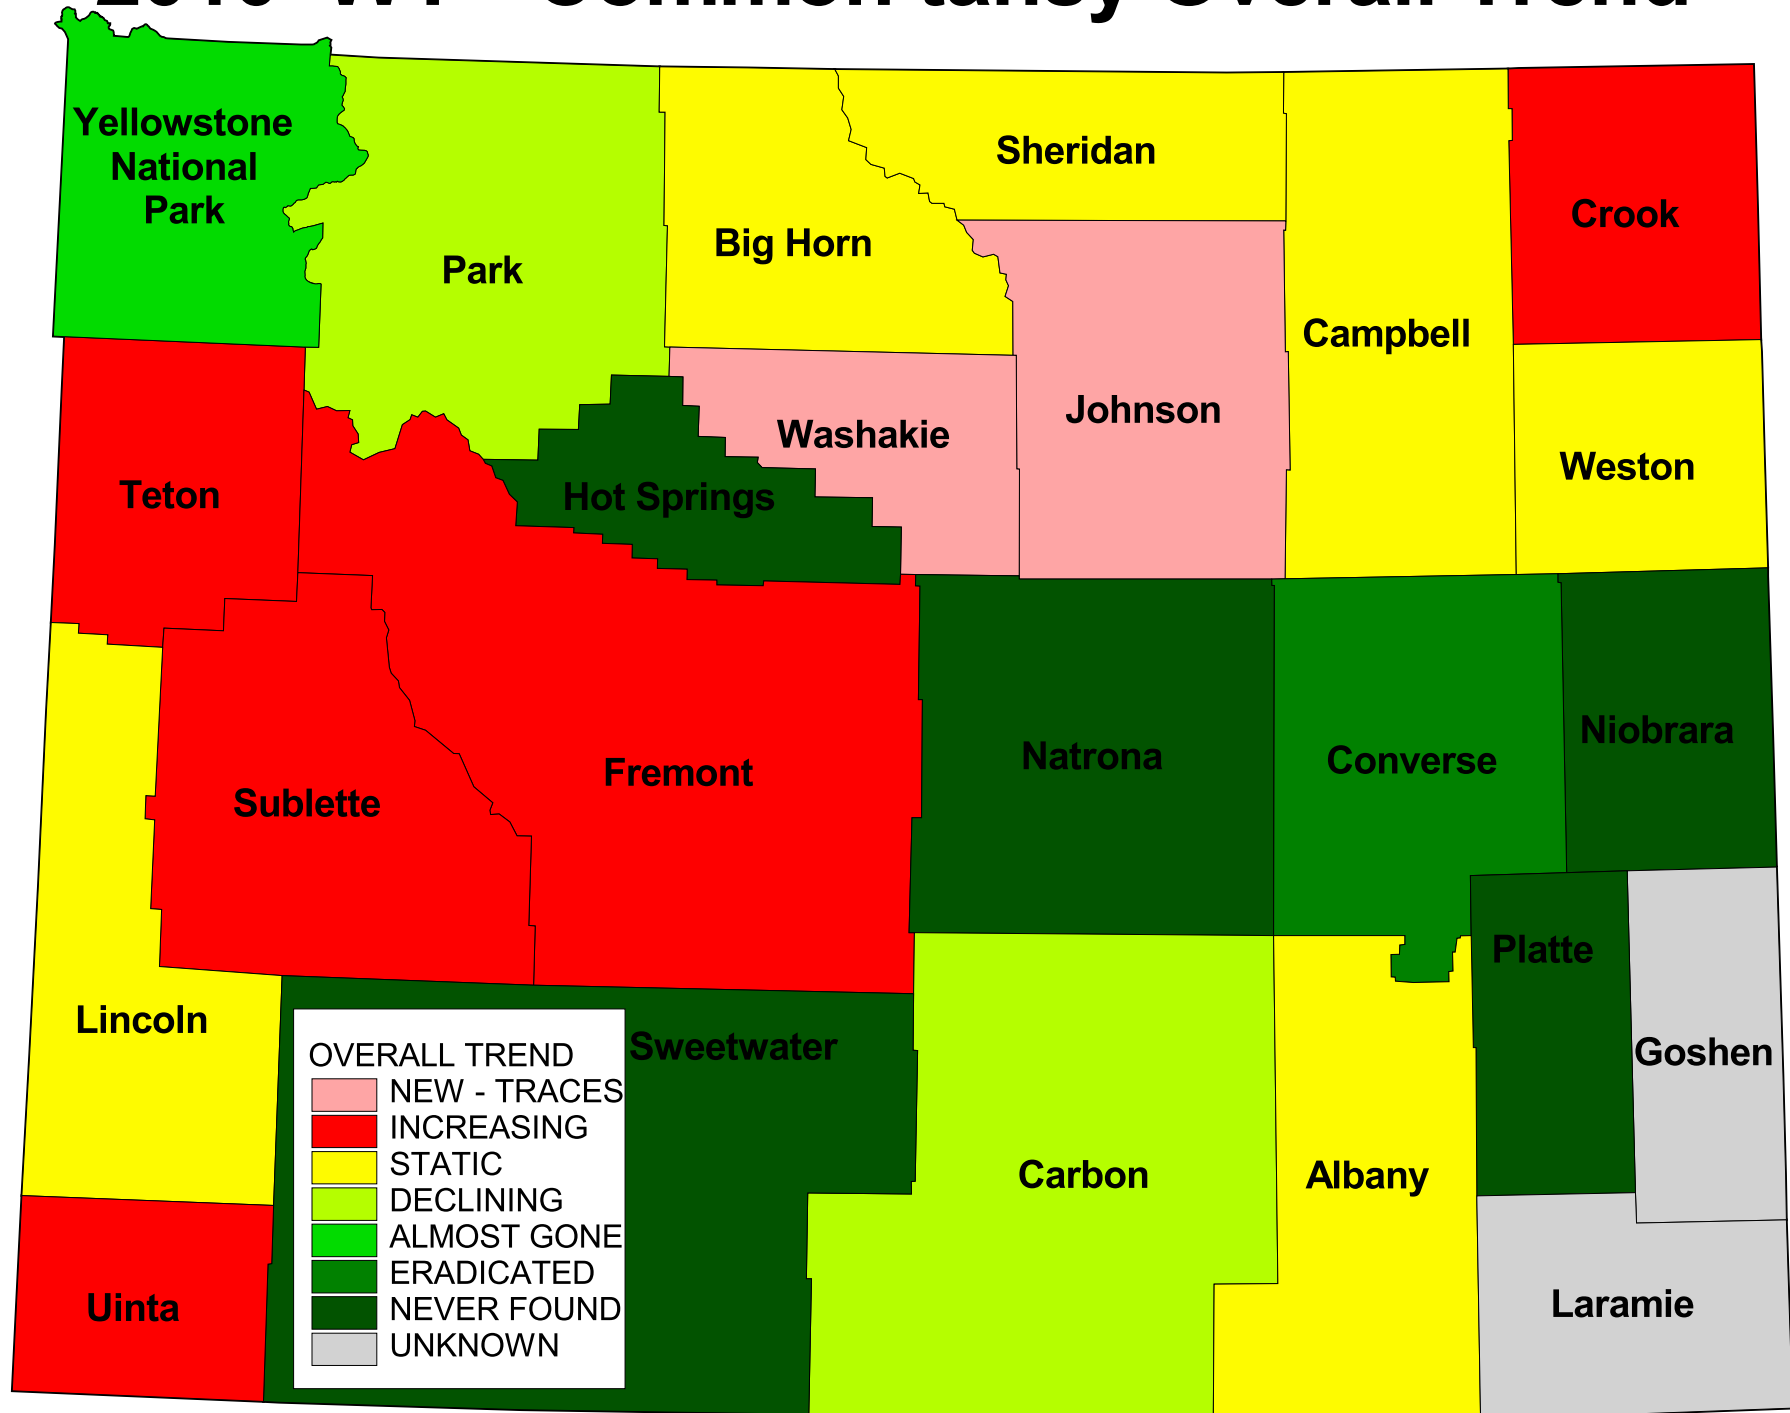

2010 WY - Common tansy Overall Trend

OVERALL TREND	
	NEW - TRACES
	INCREASING
	STATIC
	DECLINING
	ALMOST GONE
	ERADICATED
	NEVER FOUND
	UNKNOWN