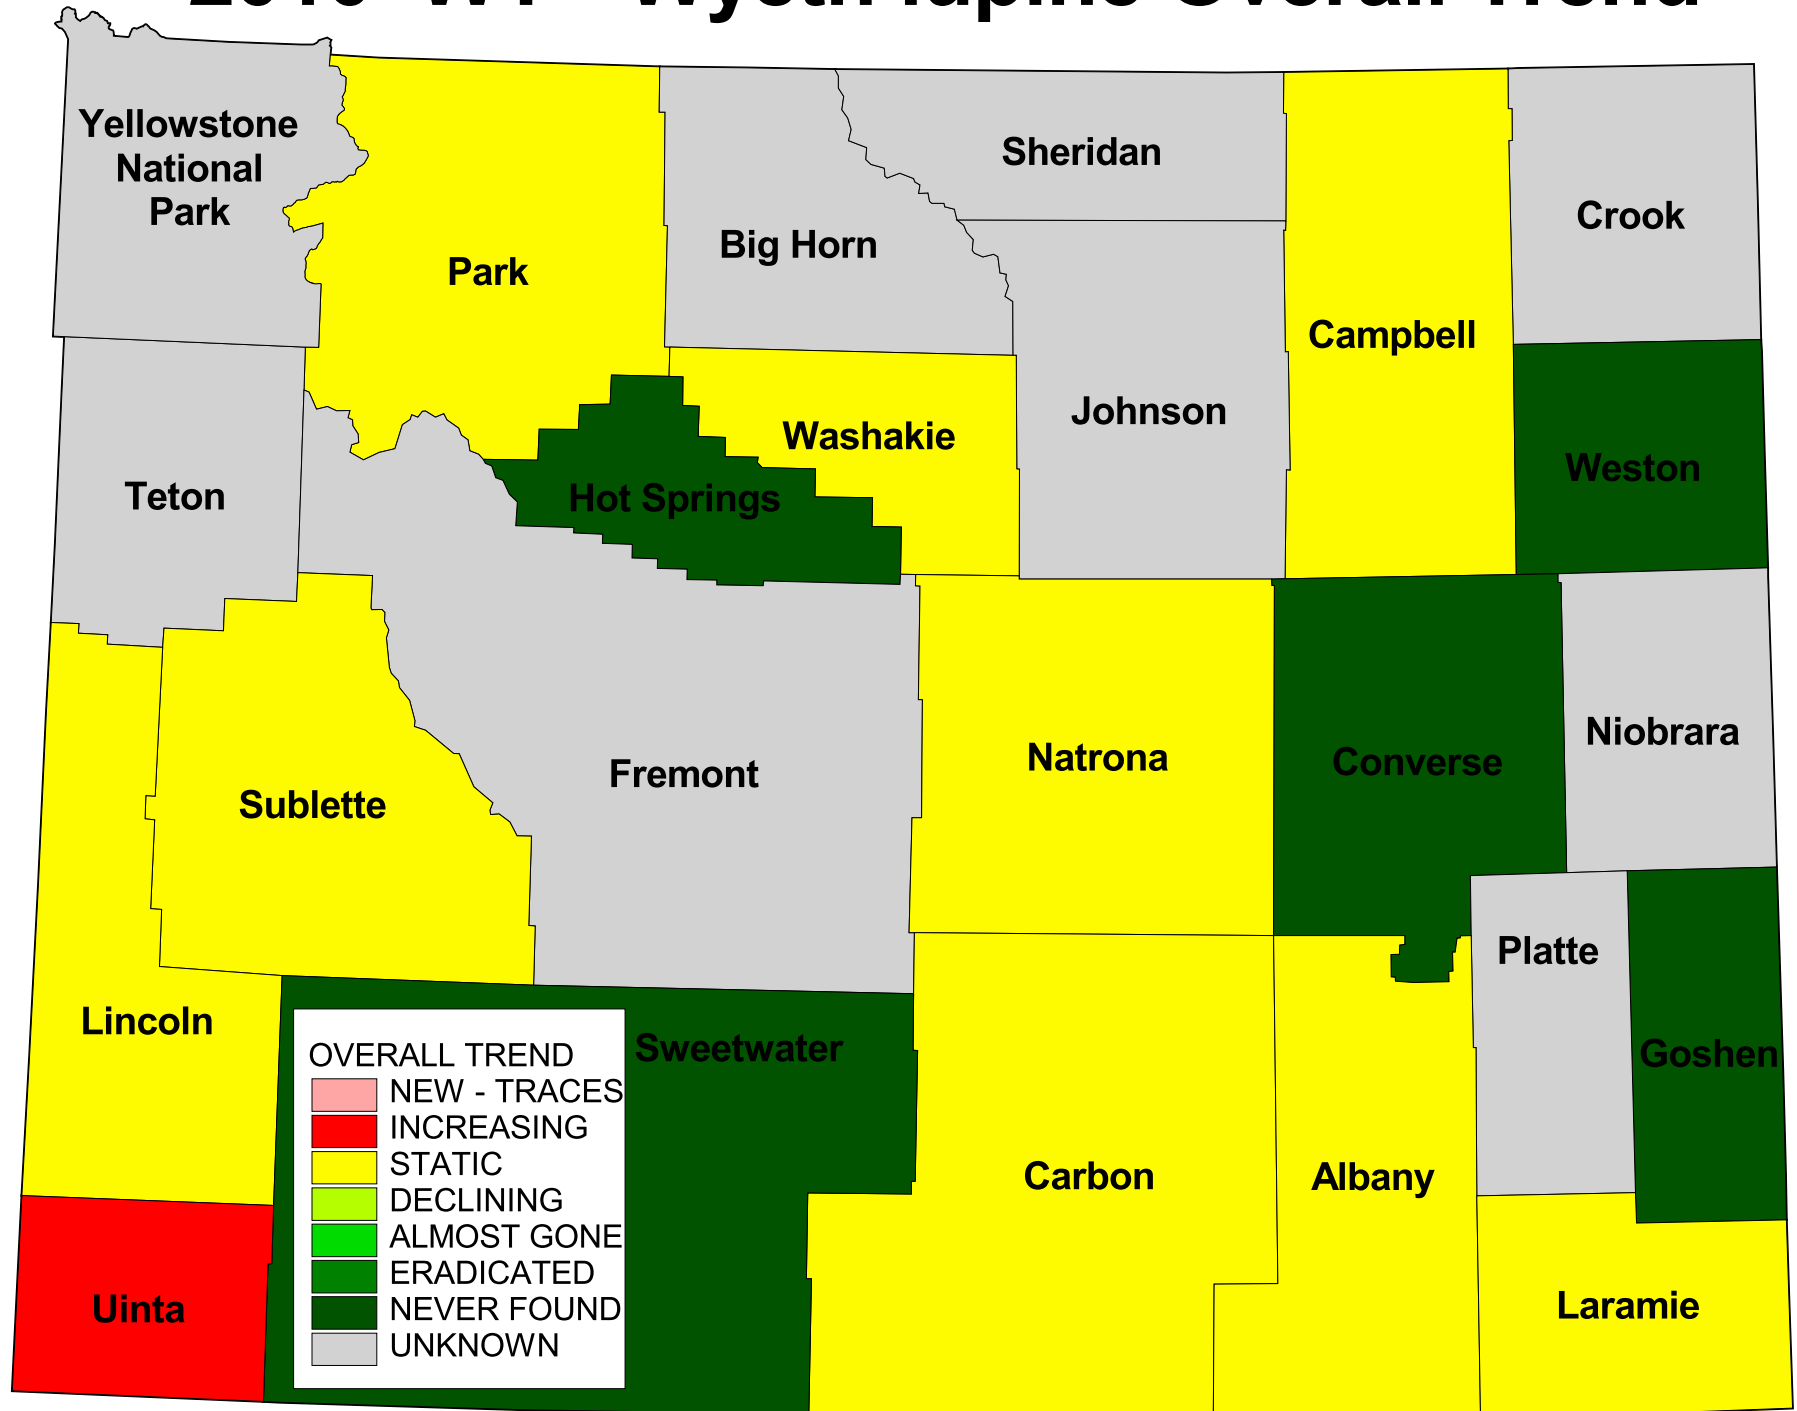

2010 WY - Wyeth lupine Overall Trend

OVERALL TREND	
■	NEW - TRACES
■	INCREASING
■	STATIC
■	DECLINING
■	ALMOST GONE
■	ERADICATED
■	NEVER FOUND
■	UNKNOWN