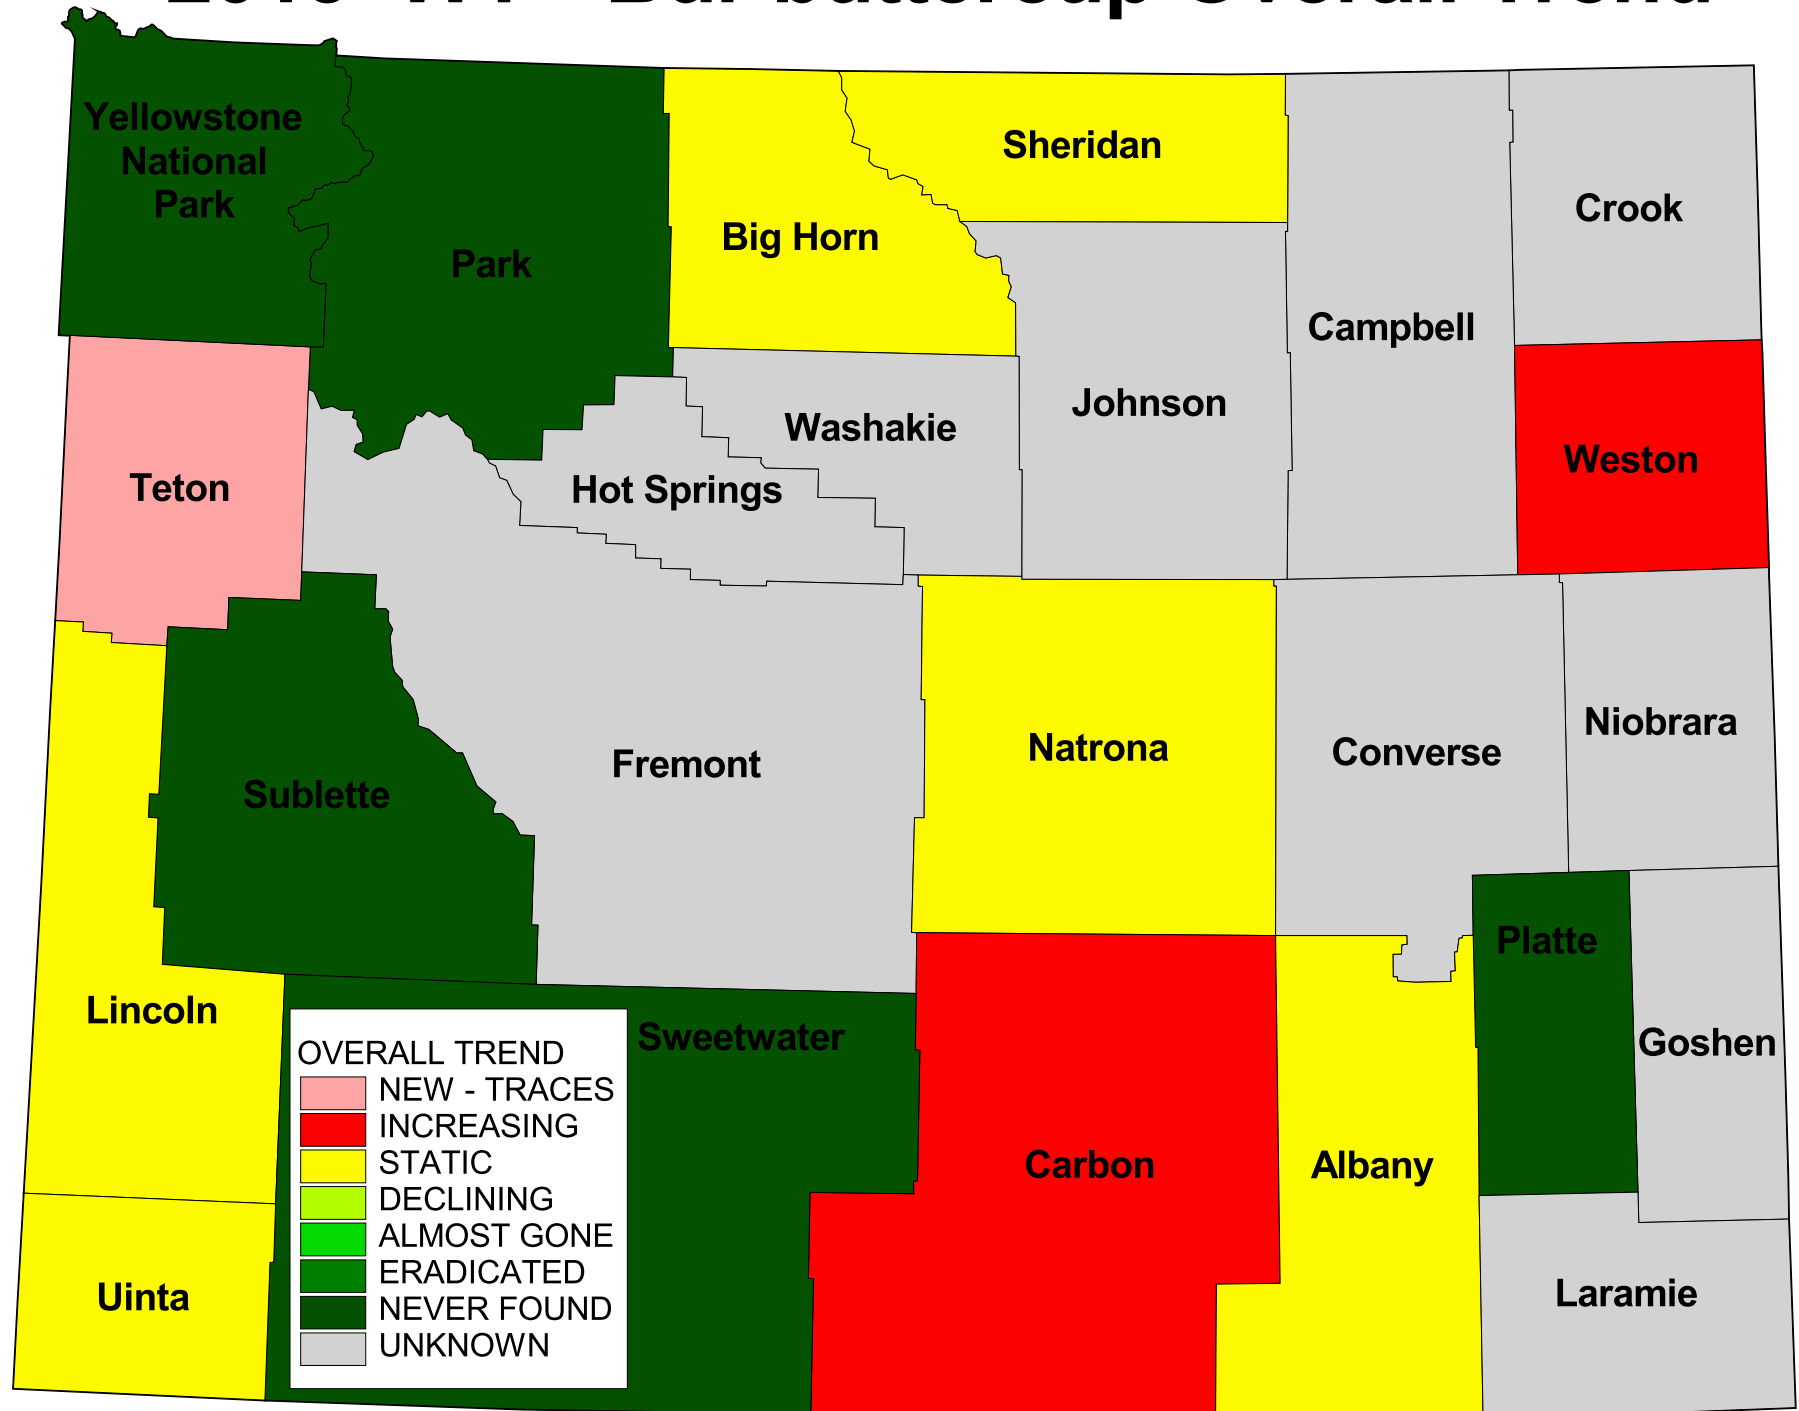

2013 WY - Bur buttercup Overall Trend

OVERALL TREND

- NEW - TRACES
- INCREASING
- STATIC
- DECLINING
- ALMOST GONE
- ERADICATED
- NEVER FOUND
- UNKNOWN