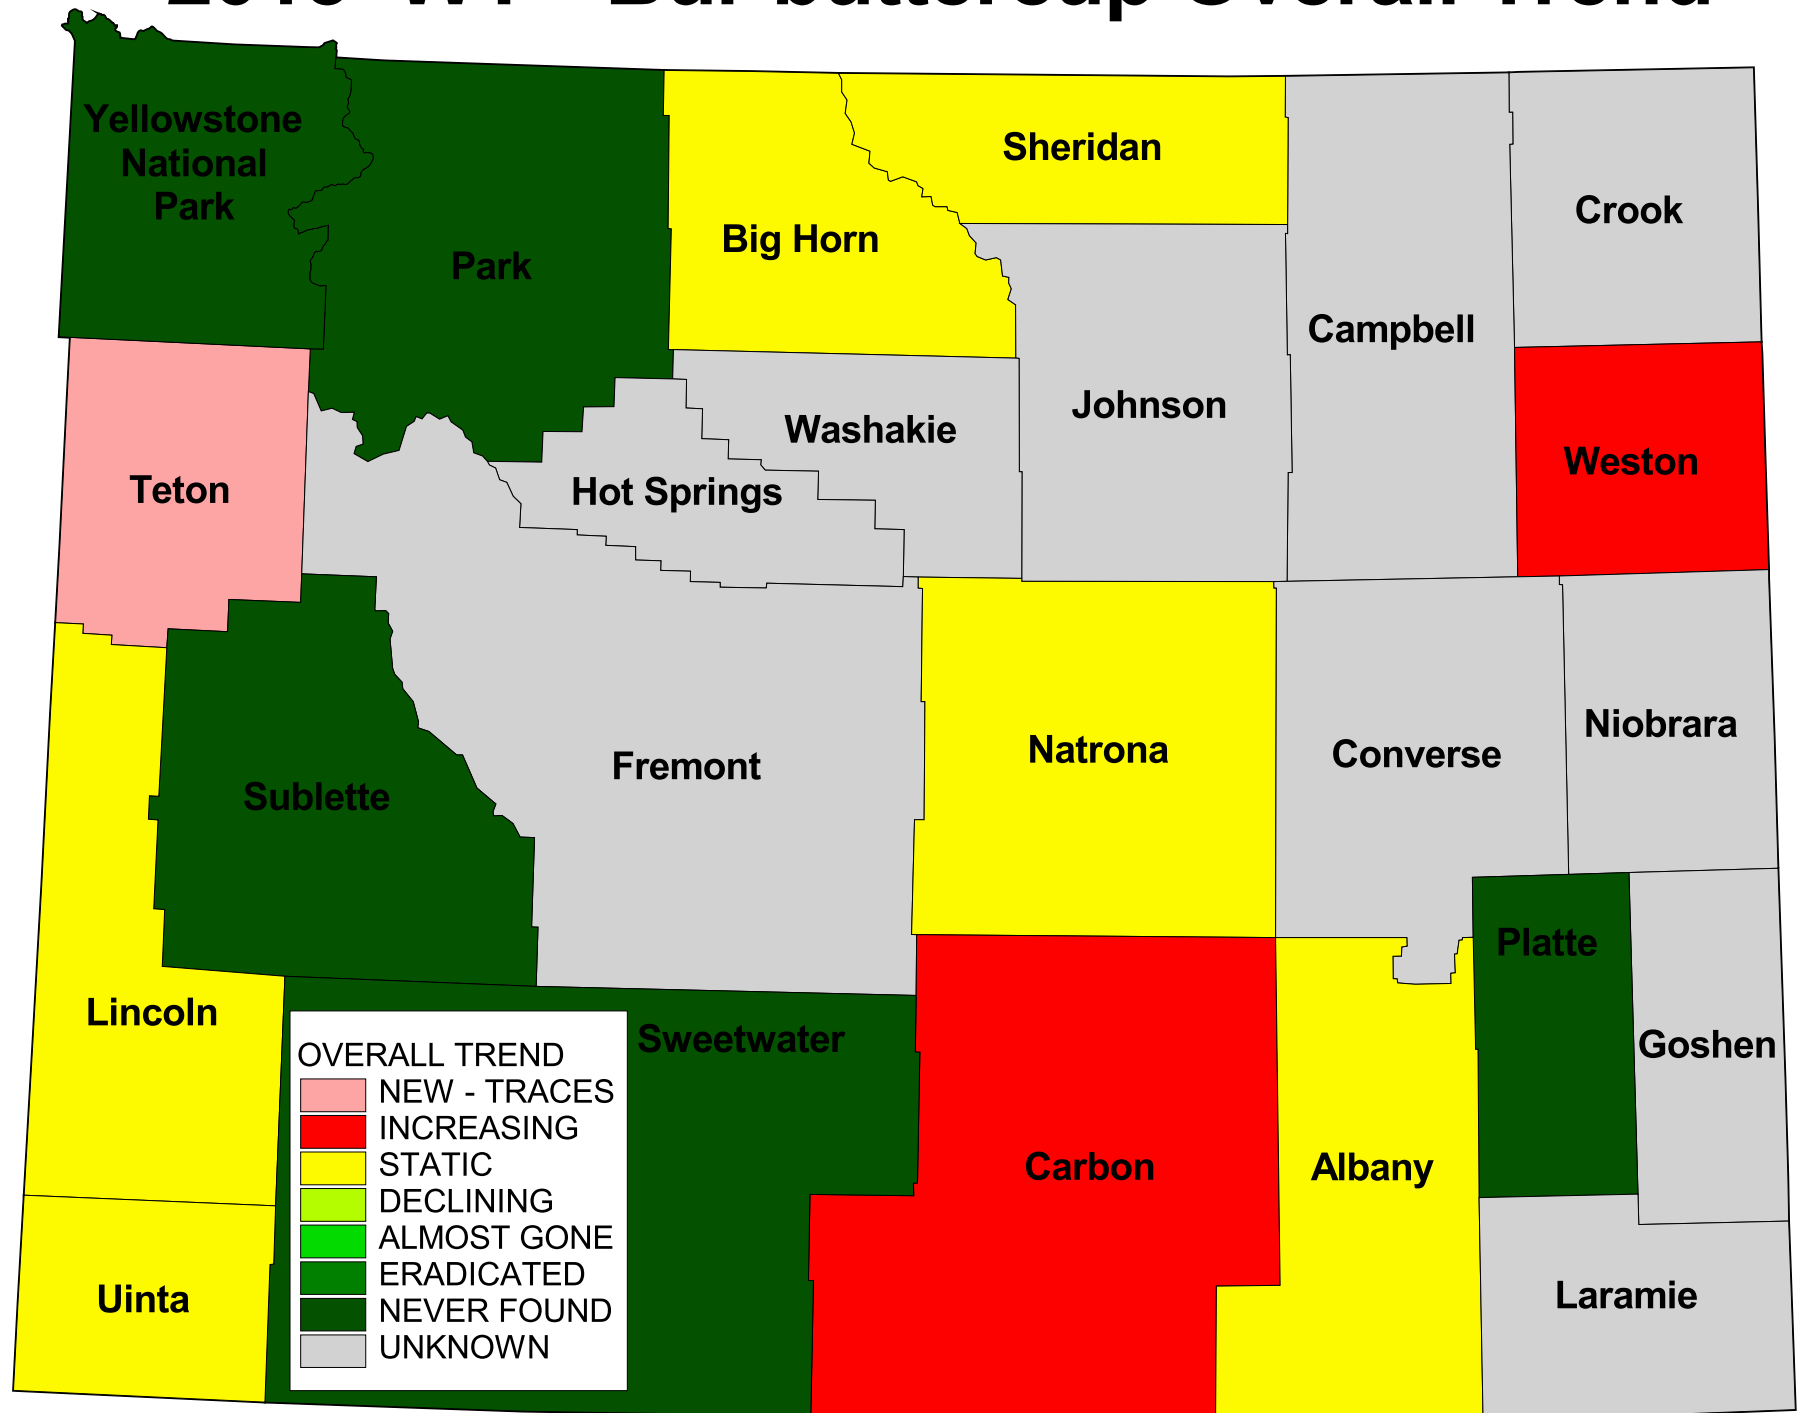

2013 WY - Bur buttercup Overall Trend

OVERALL TREND	
■	NEW - TRACES
■	INCREASING
■	STATIC
■	DECLINING
■	ALMOST GONE
■	ERADICATED
■	NEVER FOUND
■	UNKNOWN