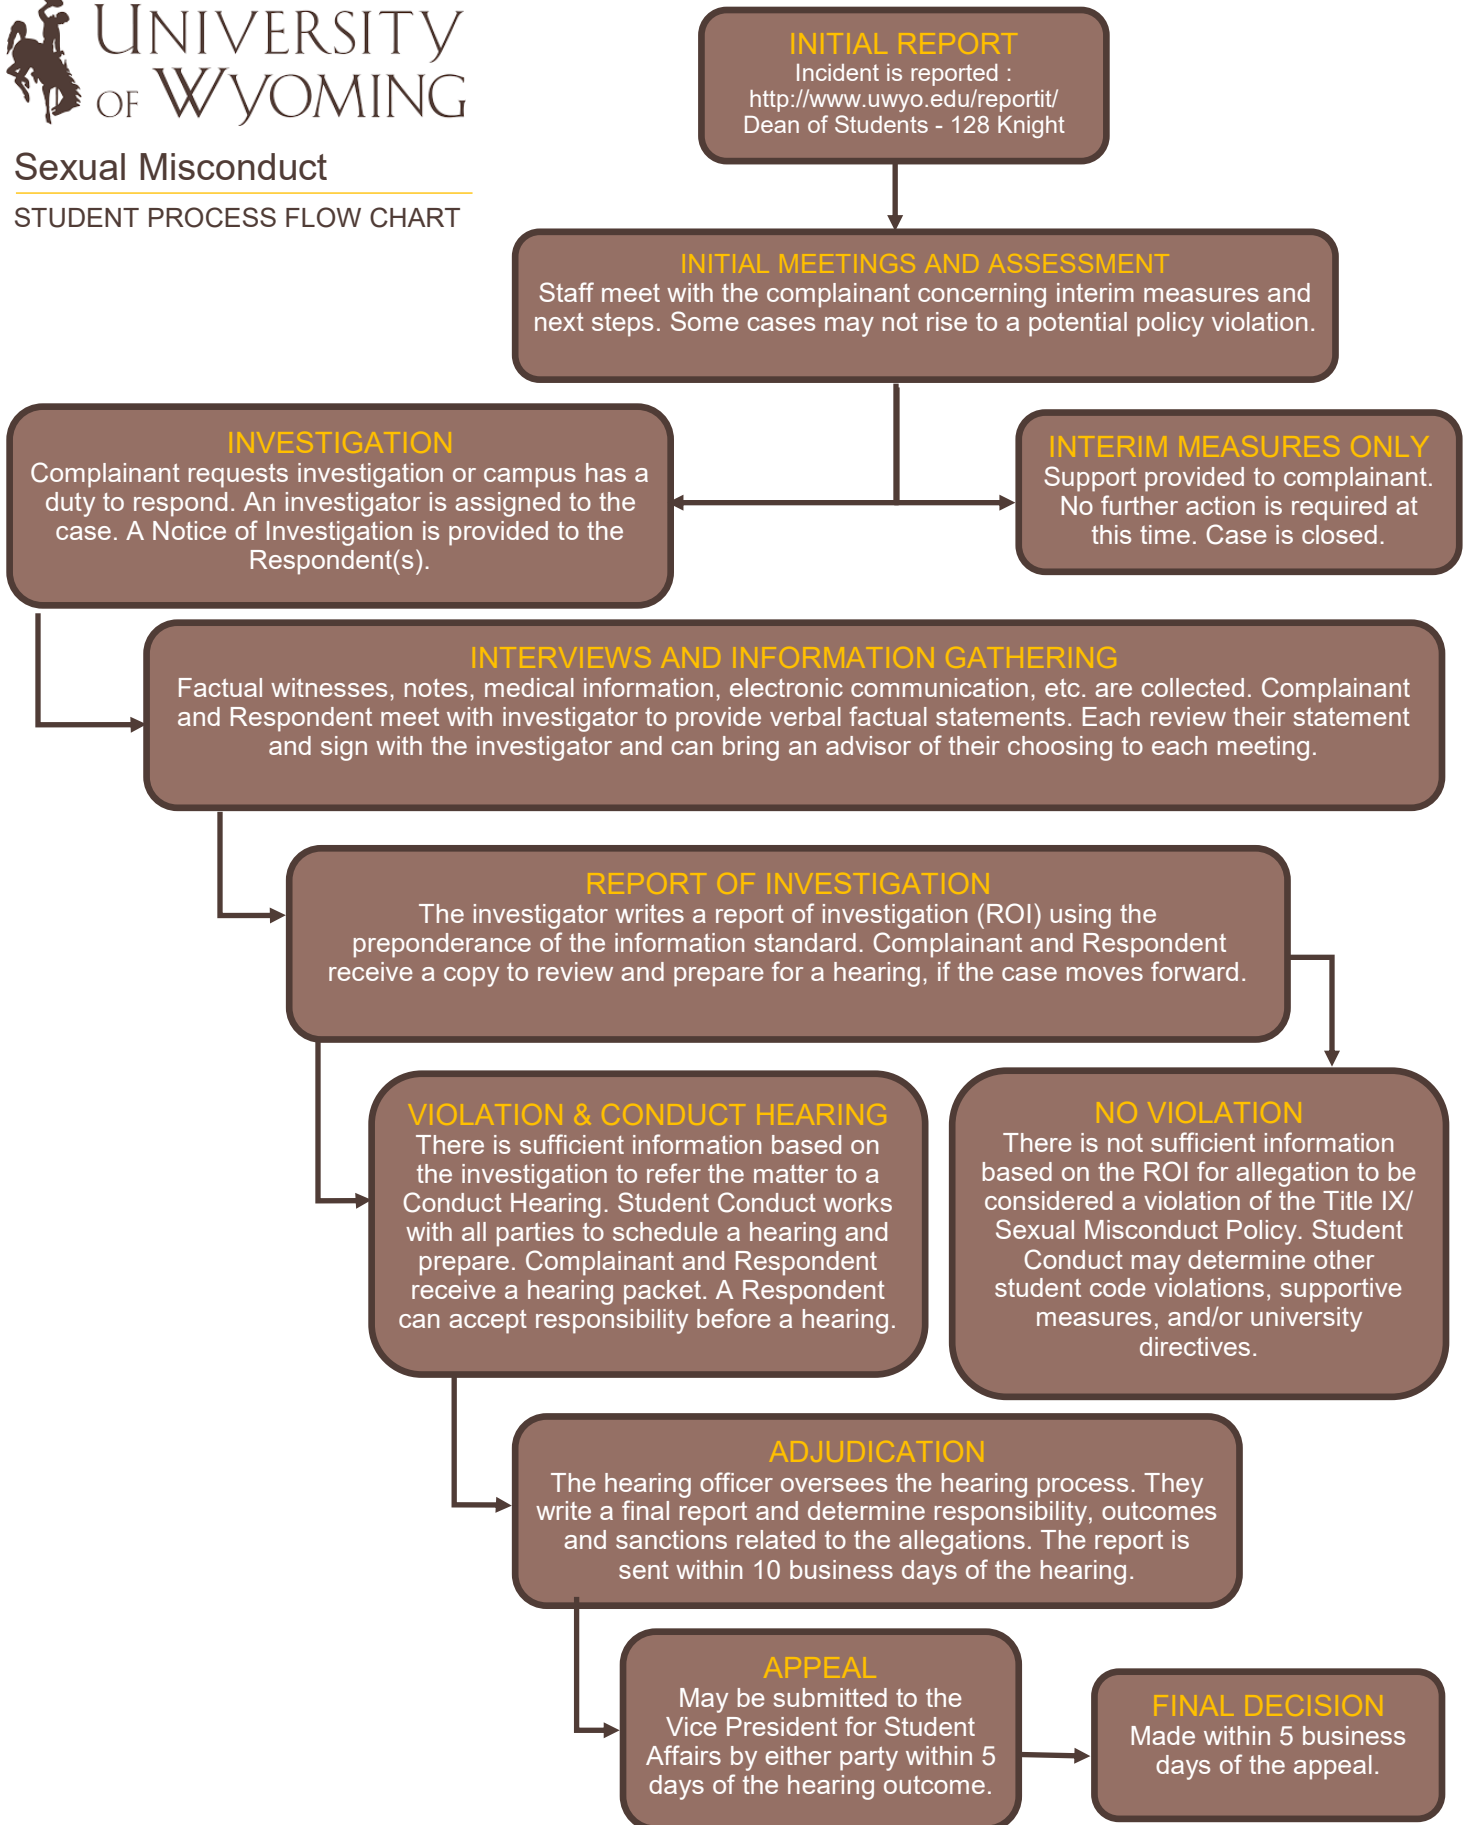

Sexual Misconduct

STUDENT PROCESS FLOW CHART

*More information may be found by visiting the Dean of Students website: <http://www.uwyo.edu/dos/>