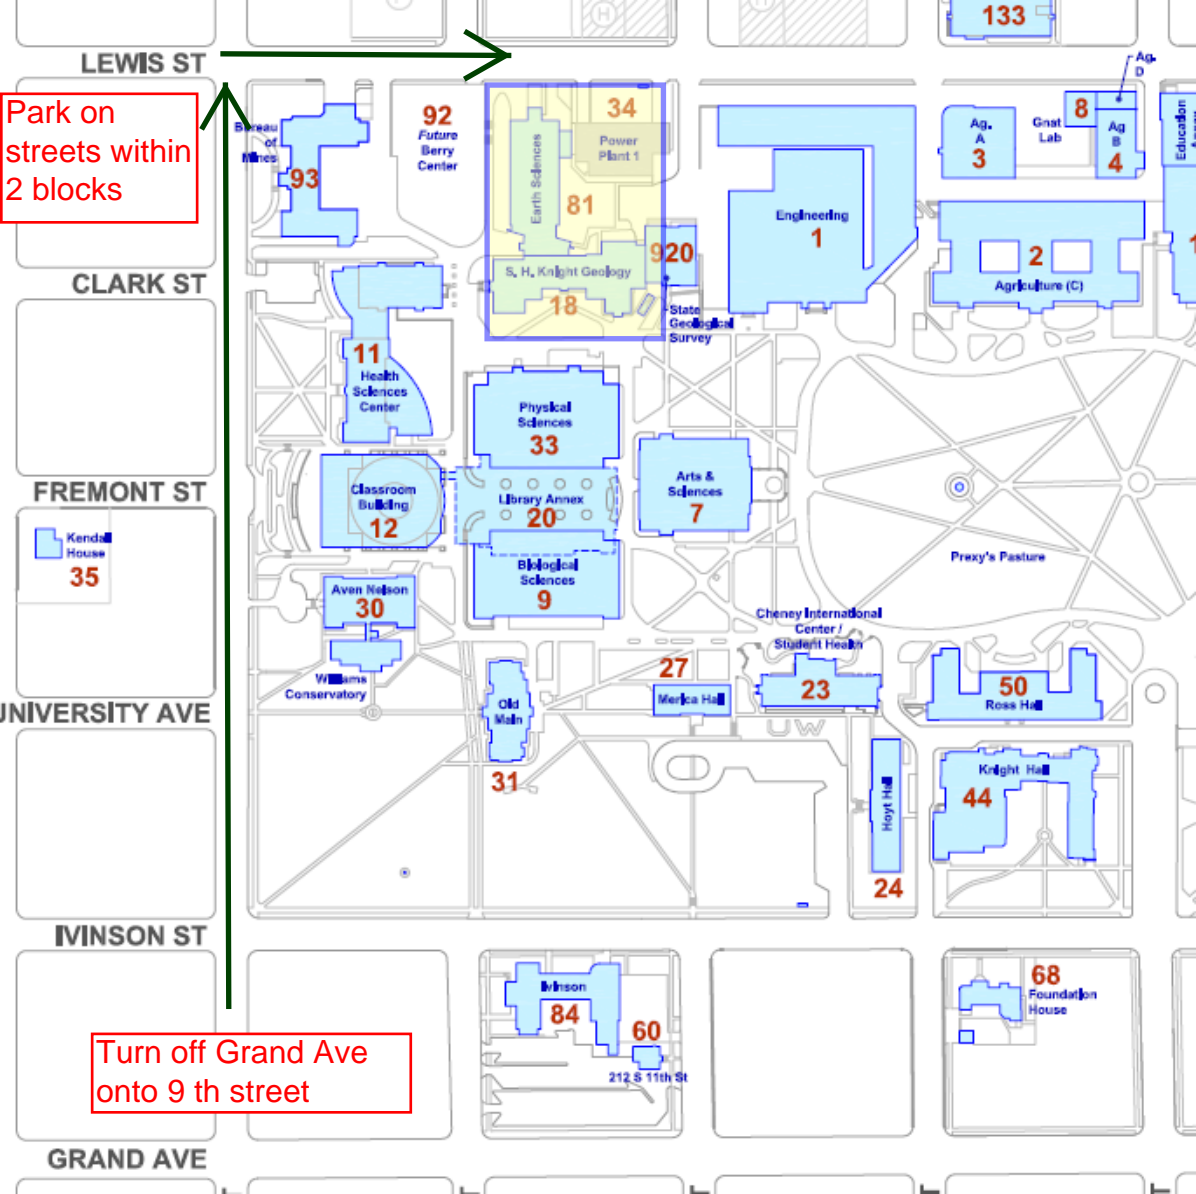

Park on streets within 2 blocks

LEWIS ST

CLARK ST

FREMONT ST

UNIVERSITY AVE

VINSON ST

GRAND AVE

133

Ag. D

92
Future Berry Center

34
Power Plant 1

Ag. A
3

Gnat Lab

8
Ag. B
4

93
Bureau of Mines

Earth Sciences
81

S. H. Knight Geology
18

920
State Geological Survey

Engineering
1

2

Agriculture (C)

11
Health Sciences Center

Physical Sciences
33

Arts & Sciences
7

Classroom Building
12

Library Annex
20

Biological Sciences
9

Aven Nelson
30

Williams Conservatory

Old Main
31

Merica Hall
27

50
Ross Hall

Hoyt Hall
24

44
Knight Hall

84
Vinson

60
212 S 11th St

68
Foundation House

Turn off Grand Ave onto 9th street