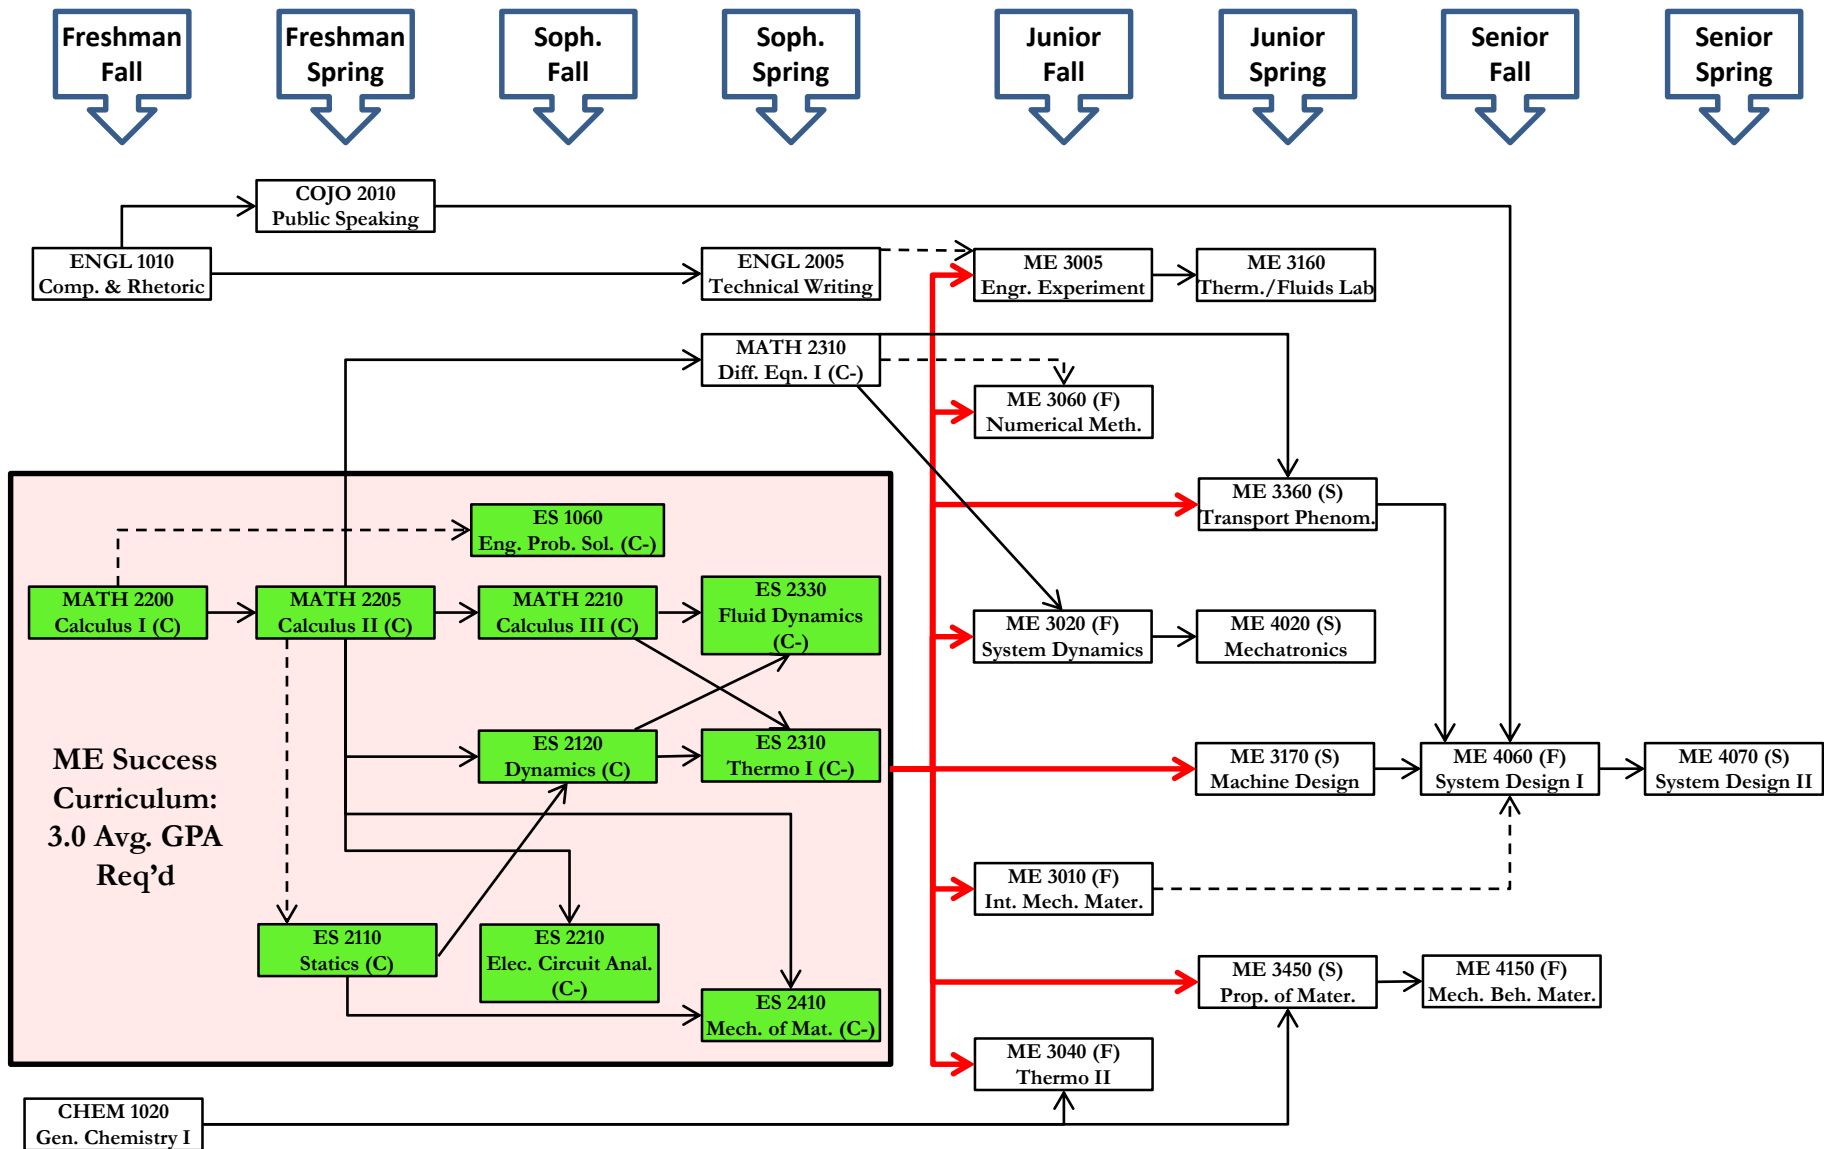

Mechanical Engineering Prerequisite Flowchart

- (F) or (S) indicate if a course is ONLY taught in the Fall or Spring semester
- Grade requirements are D or better except those specifically listed after the course name

- Requires completion of ME Success Curriculum
- Prerequisite
- - - Prerequisite or concurrent enrollment