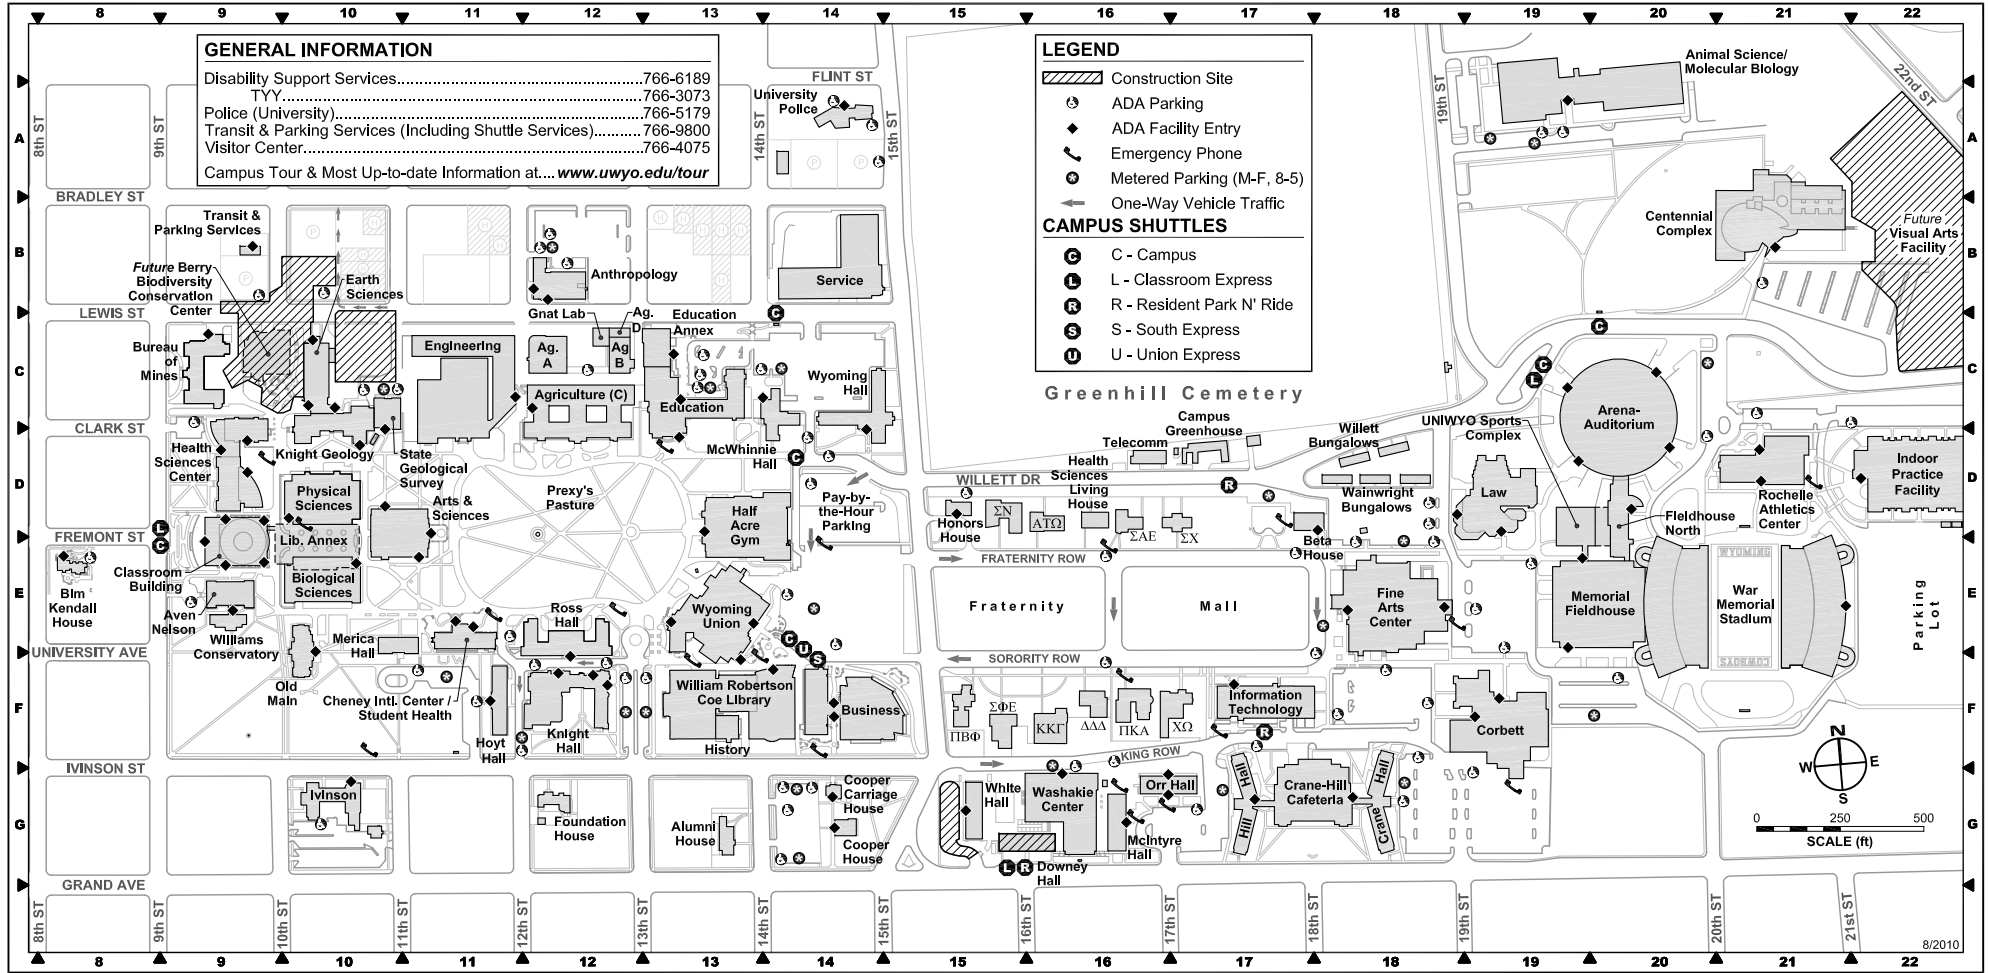

UNIVERSITY OF WYOMING - LARAMIE CAMPUS

Agriculture (C).....	C12	Centennial Complex.....	B21	Foundation House (Guthrie House).....	G12	Library Annex.....	E10	Sigma Nu Fraternity.....	D15
Agriculture Unit A.....	C12	Cheney International Center / Student Health.....	E11	Fraternity Mall.....	E15-17	McIntyre Hall.....	G16	Sigma Phi Epsilon Fraternity.....	F15
Agriculture Unit B.....	C12	Chi Omega Sorority.....	F17	Geological Museum, Knight Geology Building.....	C10	McWhinnie Hall.....	C13	State Geological Survey, Wyoming.....	C10
Agriculture Unit D.....	C12	Classroom Building.....	E9	Geology, S. H. Knight.....	C10	Merica Hall.....	E10	Student Health / Cheney International Center.....	E11
Alpha Tau Omega Fraternity.....	D16	Coe Library, William Robertson.....	F13	Gnat Lab.....	C12	Old Main.....	E10	Telecomm.....	D16
Alumni House.....	G13	Cooper Carriage House.....	G14	Half Acre Gymnasium.....	D13	Orr Hall.....	G16	Transit & Parking Services.....	B9
American Heritage Center, Centennial Complex.....	B21	Cooper House.....	G14	Health Sciences Center.....	D9	Planetarium, Library Annex.....	E10	Union, Wyoming.....	E13
Animal Science / Molecular Biology.....	A19	Corbett.....	F19	Health Sciences Living House.....	D16	Police, University.....	A14	University Police.....	A14
Anthropology.....	B12	Crane Hall.....	G18	Hill Hall.....	G17	Prexy's Pasture.....	E11-D13	UNIWYO Sports Complex, Fieldhouse North.....	D19
Arena-Auditorium.....	D20	Crane-Hill Cafeteria.....	G17	History.....	F13	Rochelle Athletics Center.....	D21	Visual Arts Facility, Future.....	B22
Art Museum, Centennial Complex.....	B21	Delta Delta Delta Sorority.....	F16	Honors House.....	D15	Wainwright Bungalows.....	D18	Williams Conservatory (Botany) / Aven Nelson.....	E9
Arts & Sciences.....	D10	Downey Hall.....	G15	Hoyt Hall.....	F11	War Memorial Stadium.....	E21	Wyoming Hall.....	C14
Aven Nelson / Williams Conservatory (Botany).....	E9	Earth Sciences.....	C10	Indoor Practice Facility.....	D22	Washakie Center.....	G16		
Berry Biodiversity Conservation Center, Future.....	C9	Education.....	C13	Information Technology.....	F17	White Hall.....	G15		
Beta House.....	D18	Education Annex.....	C13	Ivinson.....	G10	Willet Bungalows.....	D18		
Biological Sciences.....	E10	Engineering.....	C11	Kappa Kappa Gamma Sorority.....	F16	Washakie Conservatory (Botany) / Aven Nelson.....	E9		
Bureau of Mines.....	C9	Fieldhouse, War Memorial.....	E20	Kendall House, Bim.....	E8	Wyoming Hall.....	C14		
Business.....	F14	Fieldhouse North.....	D20	Knight Hall.....	F12				
Campus Greenhouse.....	D17	Future Arts Center.....	E18	Law.....	D19