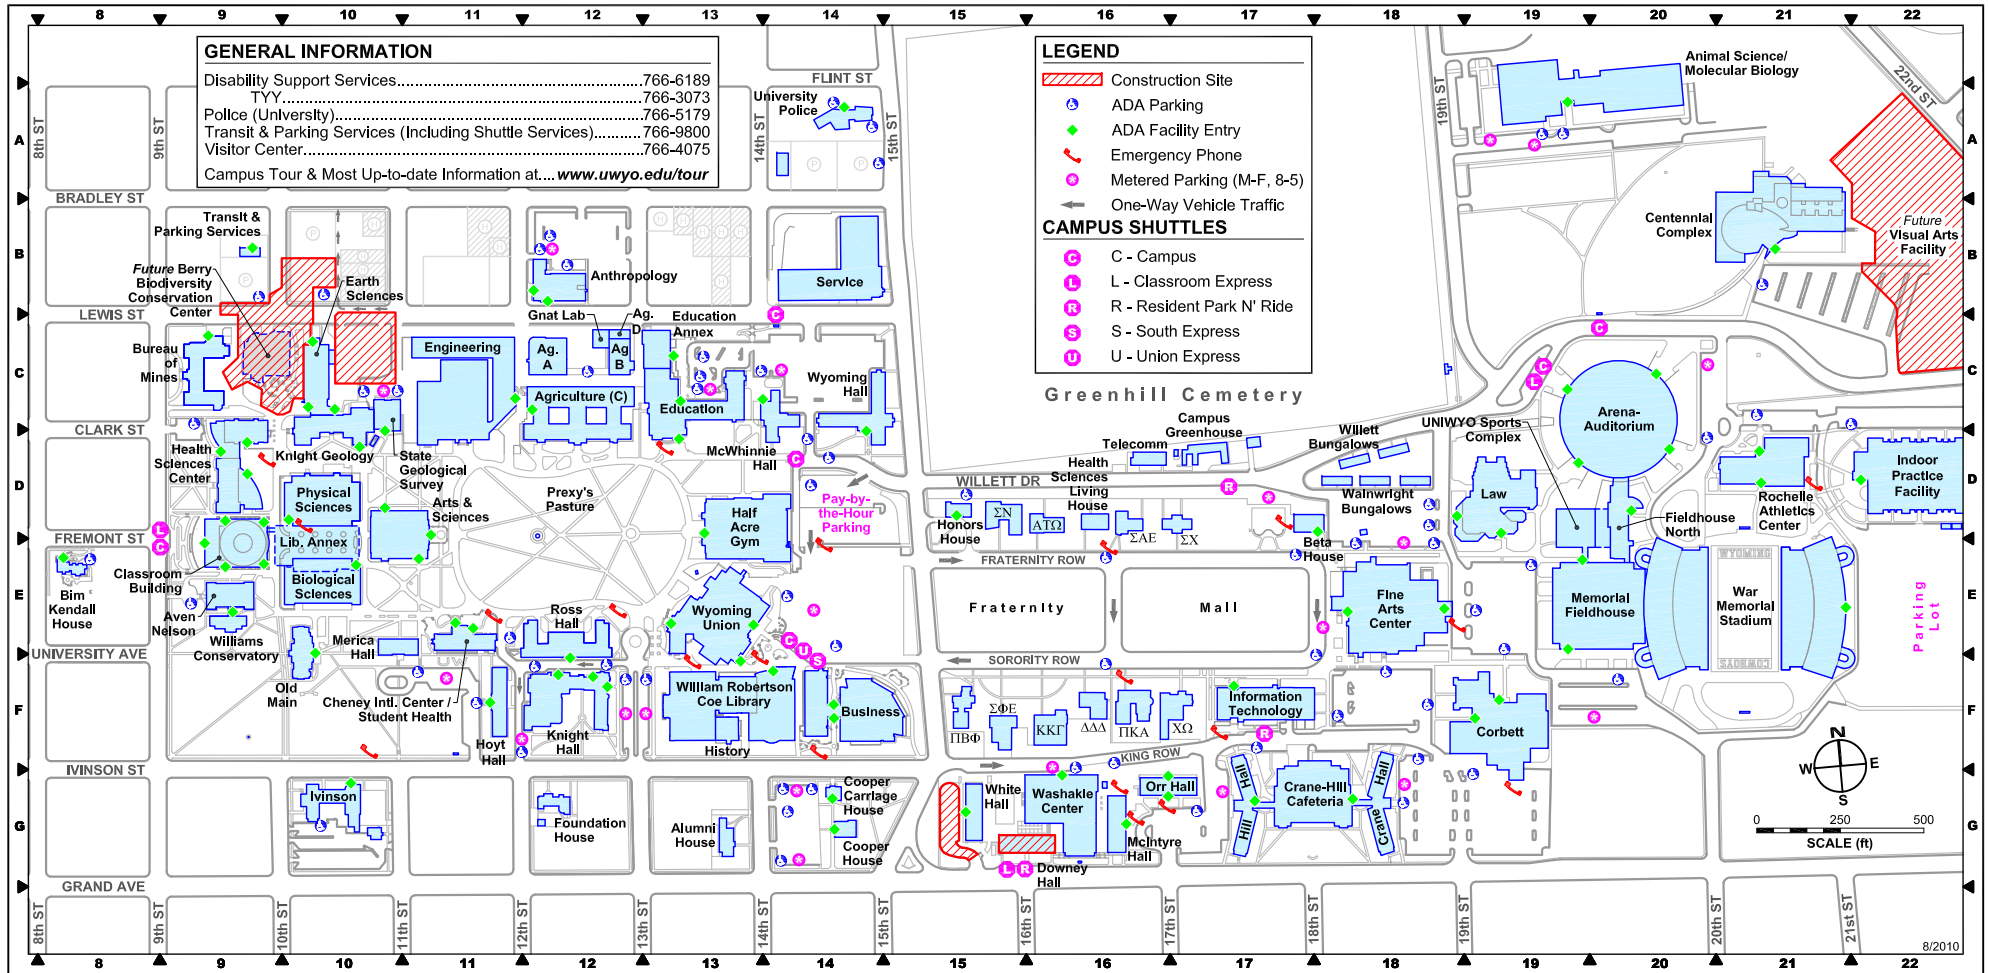

UNIVERSITY OF WYOMING - LARAMIE CAMPUS

Agriculture (C).....C12	Centennial Complex.....B21	Foundation House (Guthrie House).....G12	Library Annex.....E10	Sigma Nu Fraternity.....D15
Agriculture Unit A.....C12	Cheney International Center / Student Health.....E11	Fraternity Mall.....E15-17	McIntyre Hall.....G16	Sigma Phi Epsilon Fraternity.....F15
Agriculture Unit B.....C12	Chi Omega Sorority.....F17	Geological Museum, Knight Geology Building.....C10	McWhinnie Hall.....C13	State Geological Survey, Wyoming.....C10
Agriculture Unit D.....C12	Classroom Building.....E9	Geology, S. H. Knight.....C10	Merica Hall.....E10	Student Health / Cheney International Center.....E11
Alpha Tau Omega Fraternity.....D16	Coe Library, William Robertson.....F13	Gnat Lab.....C12	Old Main.....E10	Telecomm.....D16
Alumni House.....G13	Cooper Carriage House.....G14	Half Acre Gymnasium.....D13	Orr Hall.....F16	Transit & Parking Services.....B9
American Heritage Center, Centennial Complex.....B21	Cooper House.....G14	Health Sciences Center.....D9	Planetarium, Library Annex.....E10	Union, Wyoming.....E13
Animal Science / Molecular Biology.....A19	Corbett.....F19	Health Sciences Living House.....D16	Police, University.....A14	University Police.....A14
Anthropology.....B12	Crane Hall.....G18	Hill Hall.....G17	Prexy's Pasture.....E11-D13	UNIWO Sports Complex, Fieldhouse North.....D19
Arena-Auditorium.....D20	Crane-Hill Cafeteria.....G17	History.....F13	Rochelle Athletics Center.....D21	Visual Arts Facility, Future.....B22
Art Museum, Centennial Complex.....B21	Delta Delta Delta Sorority.....F16	Honors House.....D15	Wainwright Bungalows.....D18	War Memorial Stadium.....E21
Arts & Sciences.....D10	Downey Hall.....G15	Hoyt Hall.....F11	Williams Conservatory (Botany) / Aven Nelson.....E9	Wyoming Hall.....C14
Aven Nelson / Williams Conservatory (Botany).....E9	Education Sciences.....C13	Indoor Practice Facility.....D22		
Berry Biodiversity Conservation Center, Future.....C9	Education Annex.....C13	Information Technology.....F17		
Beta House.....D18	Engineering.....C11	Ivinson.....G10		
Biological Sciences.....E10	Fieldhouse, War Memorial.....E20	Kappa Kappa Gamma Sorority.....F16		
Bureau of Mines.....C9	Fieldhouse North.....D20	Kendall House, Bim.....E8		
Business.....F14	Future Visual Arts Facility.....B22	Knight Hall.....D19		
Campus Greenhouse.....D17	Future Visual Arts Facility.....B22	Law.....D19		