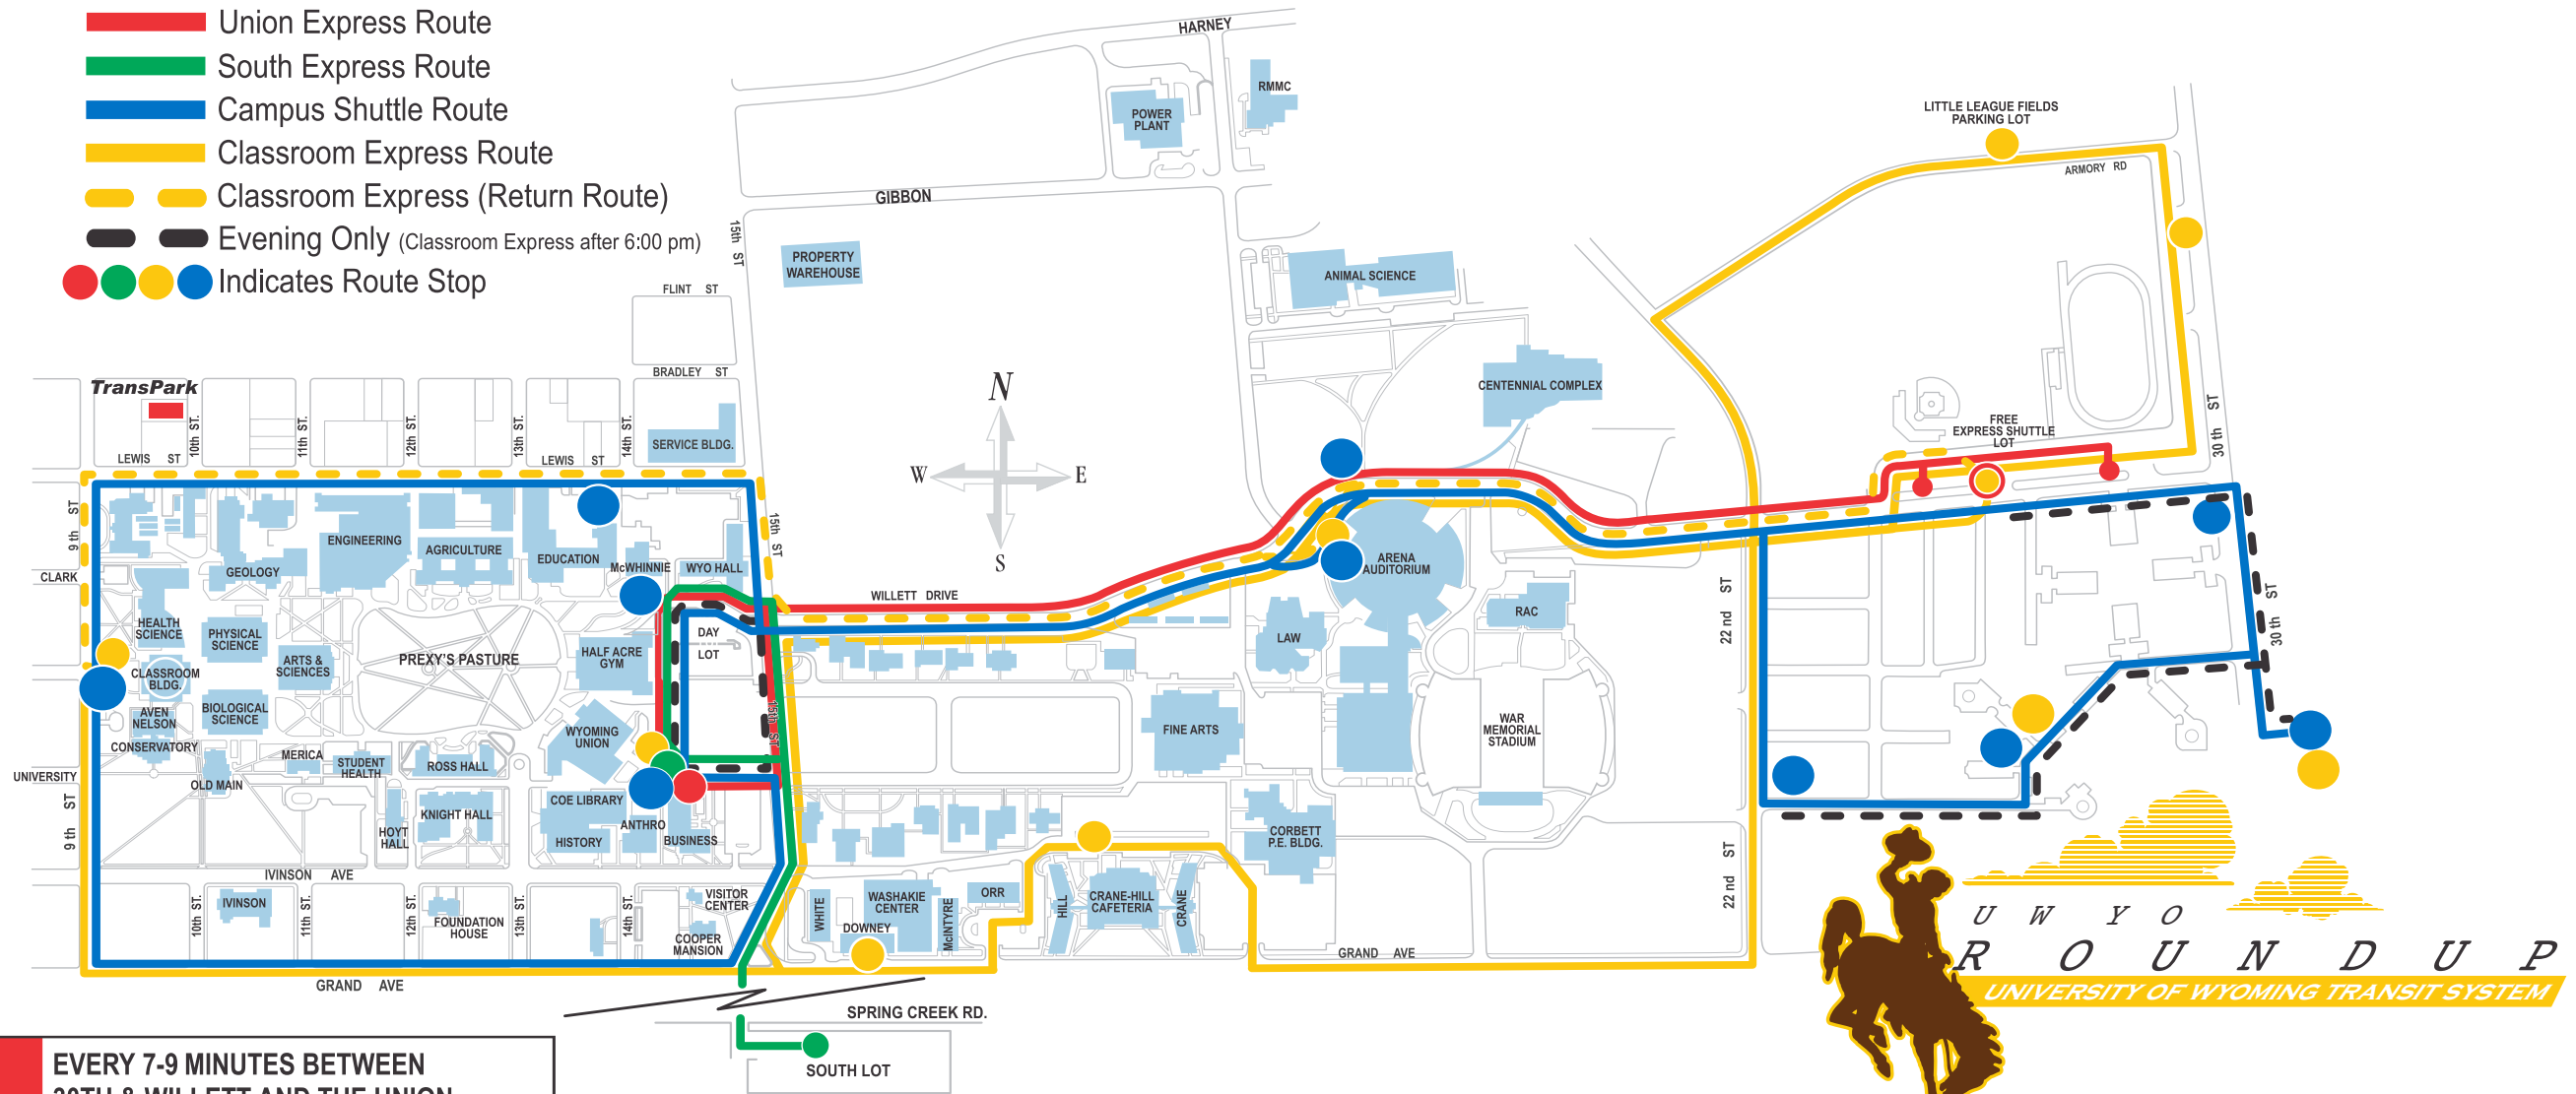

# CAMPUS SHUTTLE ROUTES

- █ Union Express Route
- █ South Express Route
- █ Campus Shuttle Route
- █ Classroom Express Route
- - - Classroom Express (Return Route)
- █ Evening Only (Classroom Express after 6:00 pm)
- ● ● ● Indicates Route Stop

<b>UNION EXPRESS</b>	EVERY 7-9 MINUTES BETWEEN 30TH & WILLETT AND THE UNION <b>7 AM - 6:30 PM</b> (6 PM During Summer)
<b>SOUTH EXPRESS</b>	EVERY 7-9 MINUTES BETWEEN 15TH & SPRING CREEK AND THE UNION <b>7 AM - 6:30 PM</b> (6 PM During Summer)
<b>CAMPUS SHUTTLE</b>	10 STOPS COMPLETED EVERY 30 MINUTES AROUND CAMPUS <b>7 AM - 6:30 PM</b>

<b>CLASSROOM EXPRESS</b>	Seven stops from 6:30 a.m. to 6:00 p.m. - stops every 10 minutes
	Ten Stops from 6:00 p.m. to 10:30 p.m. - stops every 30 minutes

1. Express Lot 2. 30th St. "P" Lot 3. Armory Road "P" Lot 4. Information Technology
5. Downey Hall 6. Classroom Bldg 7. Arena Auditorium
1. Express Lot 2. 30th St. "P" Lot 3. Armory Road "P" Lot 4. Spanish Walk 5. Lodgepole & Sundance
6. Information Technology 7. Downey Hall 8. Classroom Bldg 9. Union 10. Arena Auditorium