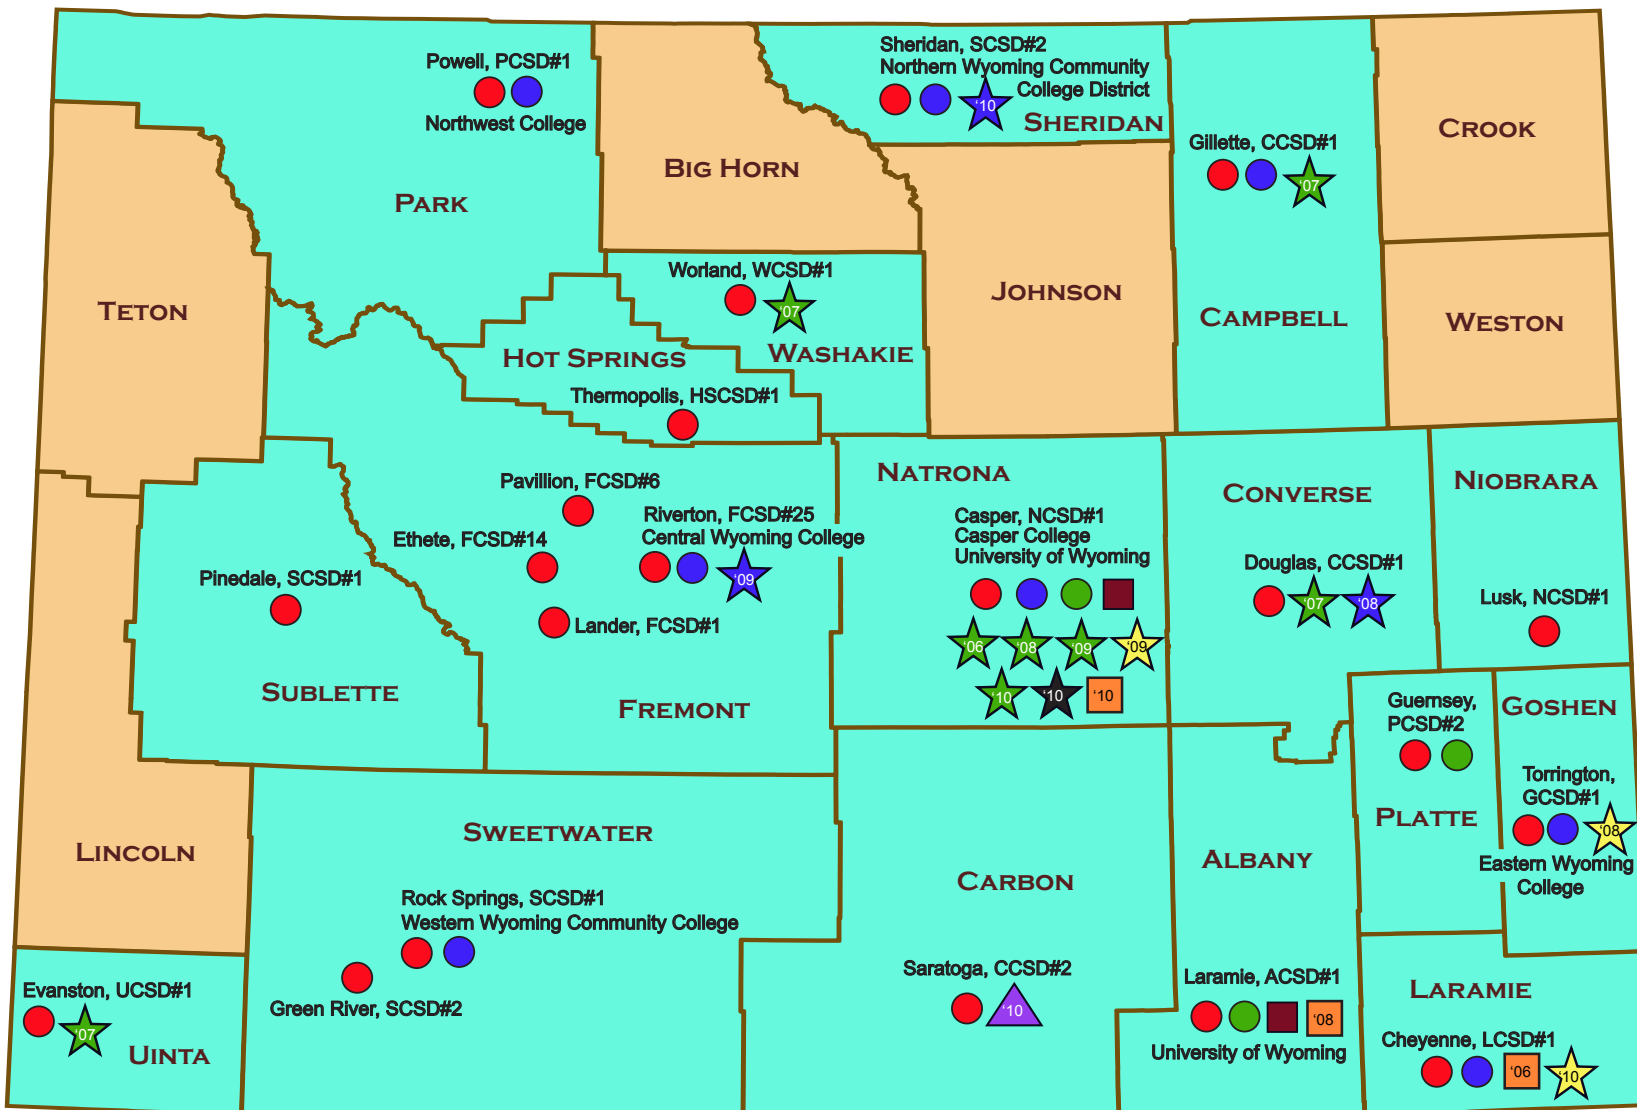

# THE WYOMING SCHOOL - UNIVERSITY PARTNERSHIP

*Advancing the Agenda for Education in a Democracy*

Impact Map representing the 2009-2010 School Year

Total PK-12 Fall 2009 Student Population: 86,971 Total PK-12 Student Population Served by Partnership = 74%

44% of Wyoming School Districts belong to the Partnership

Counties displayed in blue had Partnership members during 2009-2010 school year.

## Map Legend

- School District member
- Community College Member
- League of Democratic Schools member
- University of Wyoming
- ★ Life Sciences Summit site
- ▲ Life Sciences Site Swap site
- ★ Reading and Writing Institute site
- ★ Mathematics Articulation site
- ★ World Languages Institute site
- Partnership Statewide Conference site

## Partnership Co-Sponsored Events

- Public lecturer Kathy Yancey, Laramie
- Public lecturer Shirley Brice Heath, Laramie
- 14th Annual Shepard Symposium, Laramie

UW Partner School Districts (hosting student teachers): Albany #1, Fremont #14 & #25, Laramie #1, Natrona #1, Sheridan #2, Sweetwater #1 & #2.