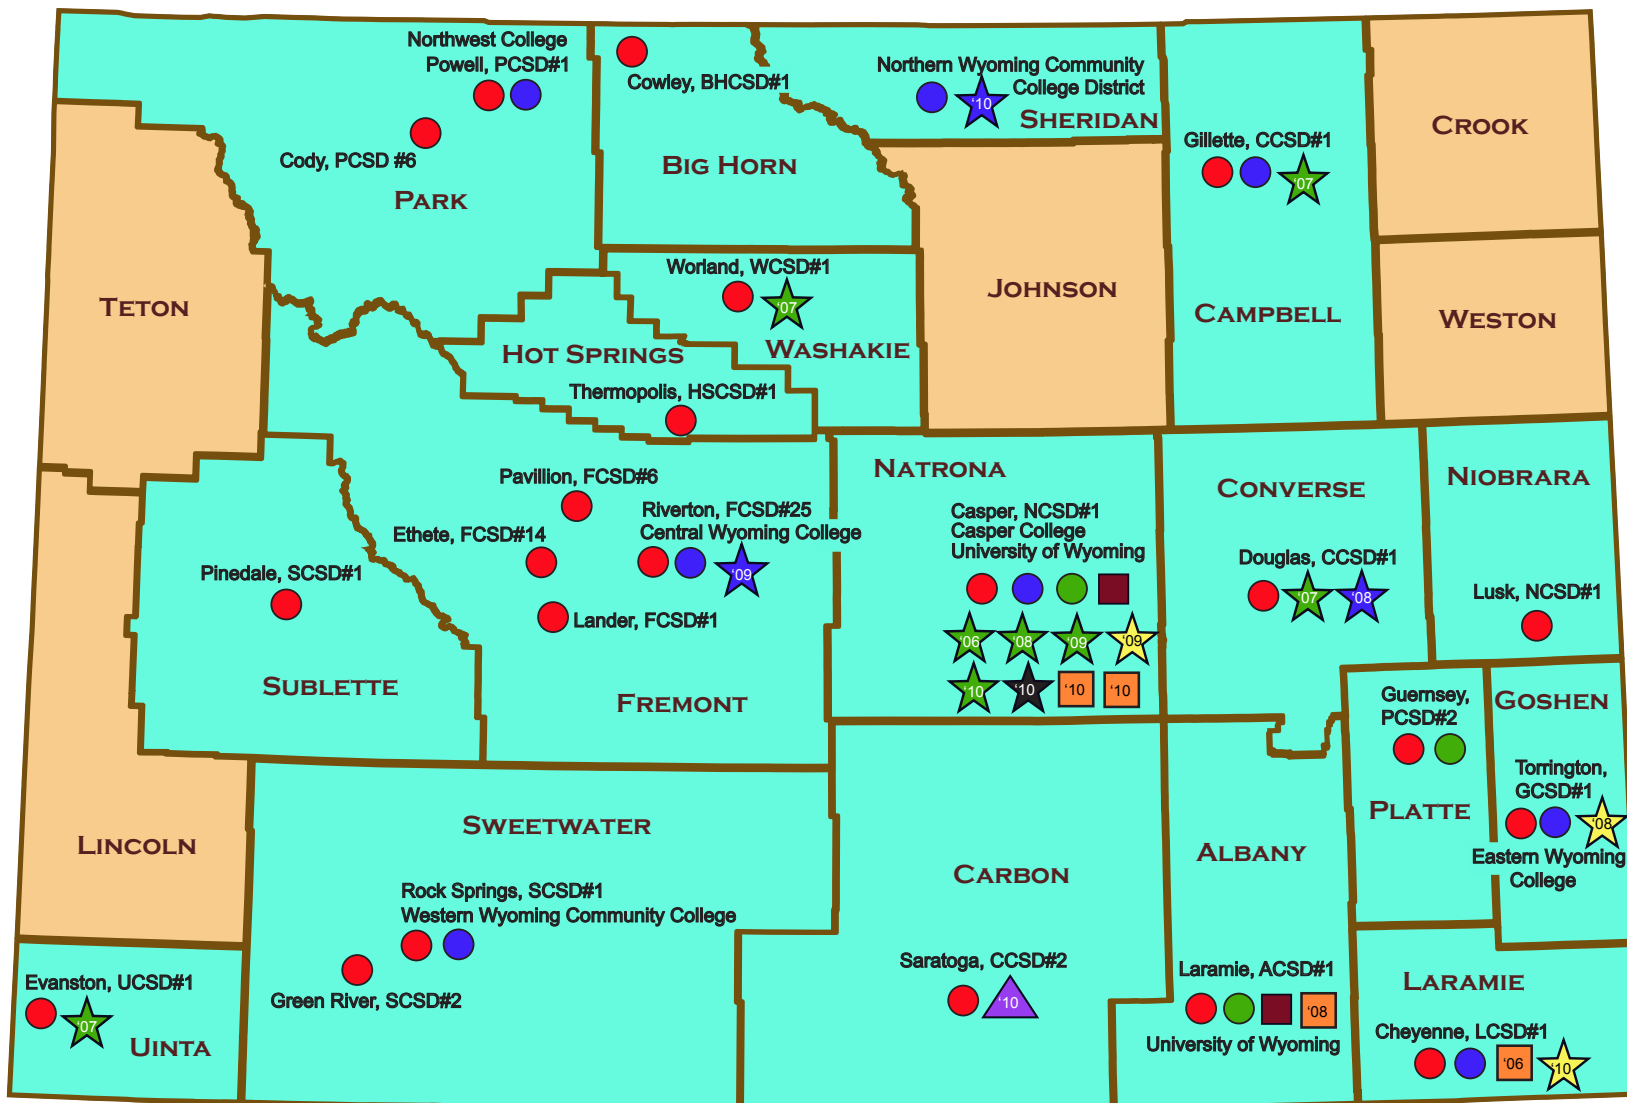

# THE WYOMING SCHOOL - UNIVERSITY PARTNERSHIP

*Advancing the Agenda for Education in a Democracy*

Impact Map representing the 2010-2011 School Year

Total PK-12 Fall 2009 Student Population: 86,971 Total PK-12 Student Population Served by Partnership = 74%

46% of Wyoming School Districts belong to the Partnership

Counties displayed in blue had Partnership members during 2010-2011 school year.

### Map Legend

- School District member
- Community College Member
- League of Democratic Schools member
- University of Wyoming
- ★ Life Sciences Summit site
- ▲ Life Sciences Site Swap site
- ★ Reading and Writing Institute site
- ★ Mathematics Articulation site
- ★ World Languages Institute site
- Partnership Statewide Conference site

### Partnership Co-Sponsored Events

- UW Literacy Education Conference, Laramie
- e-Evolution Technology Forum: Innovations in Education Laramie and online

UW Partner School Districts (hosting student teachers): Albany #1, Fremont #14 & #25, Laramie #1, Natrona #1, Sheridan #2, Sweetwater #1 & #2.