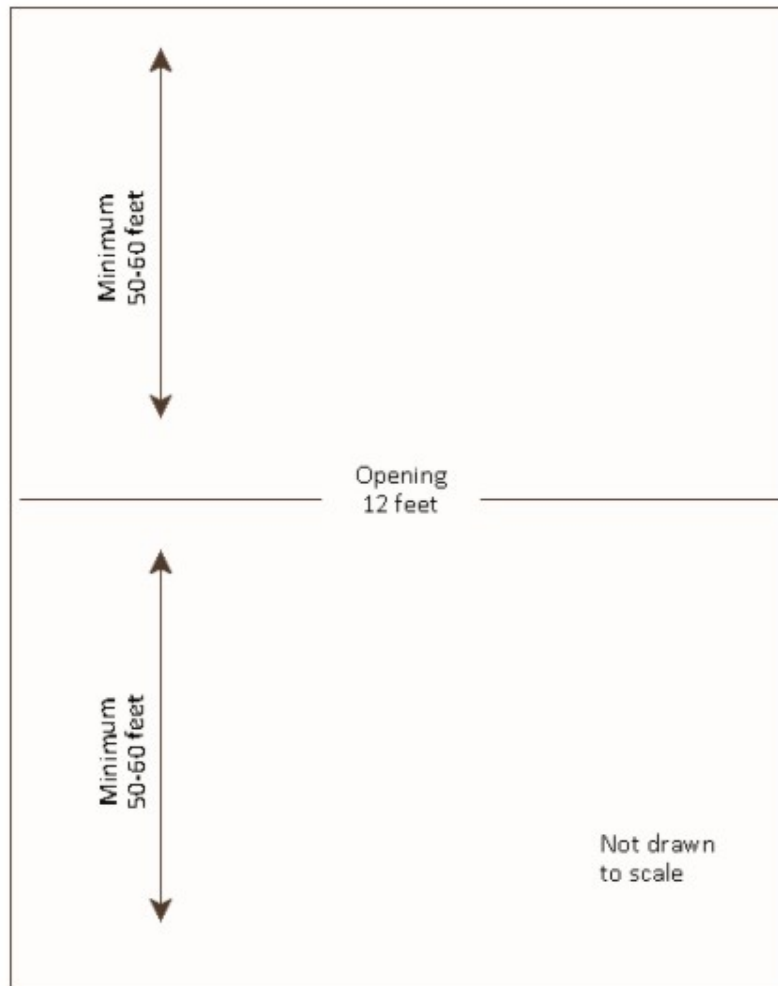

Wyoming 4-H

Wyoming 4-H – Arena Layout

Team Sorting

NOTE:

- Adjust as arena condition allows
- If needed, arena can be simply divided in half with a 12 foot opening

Pattern Provided by:

Wyoming 4-H