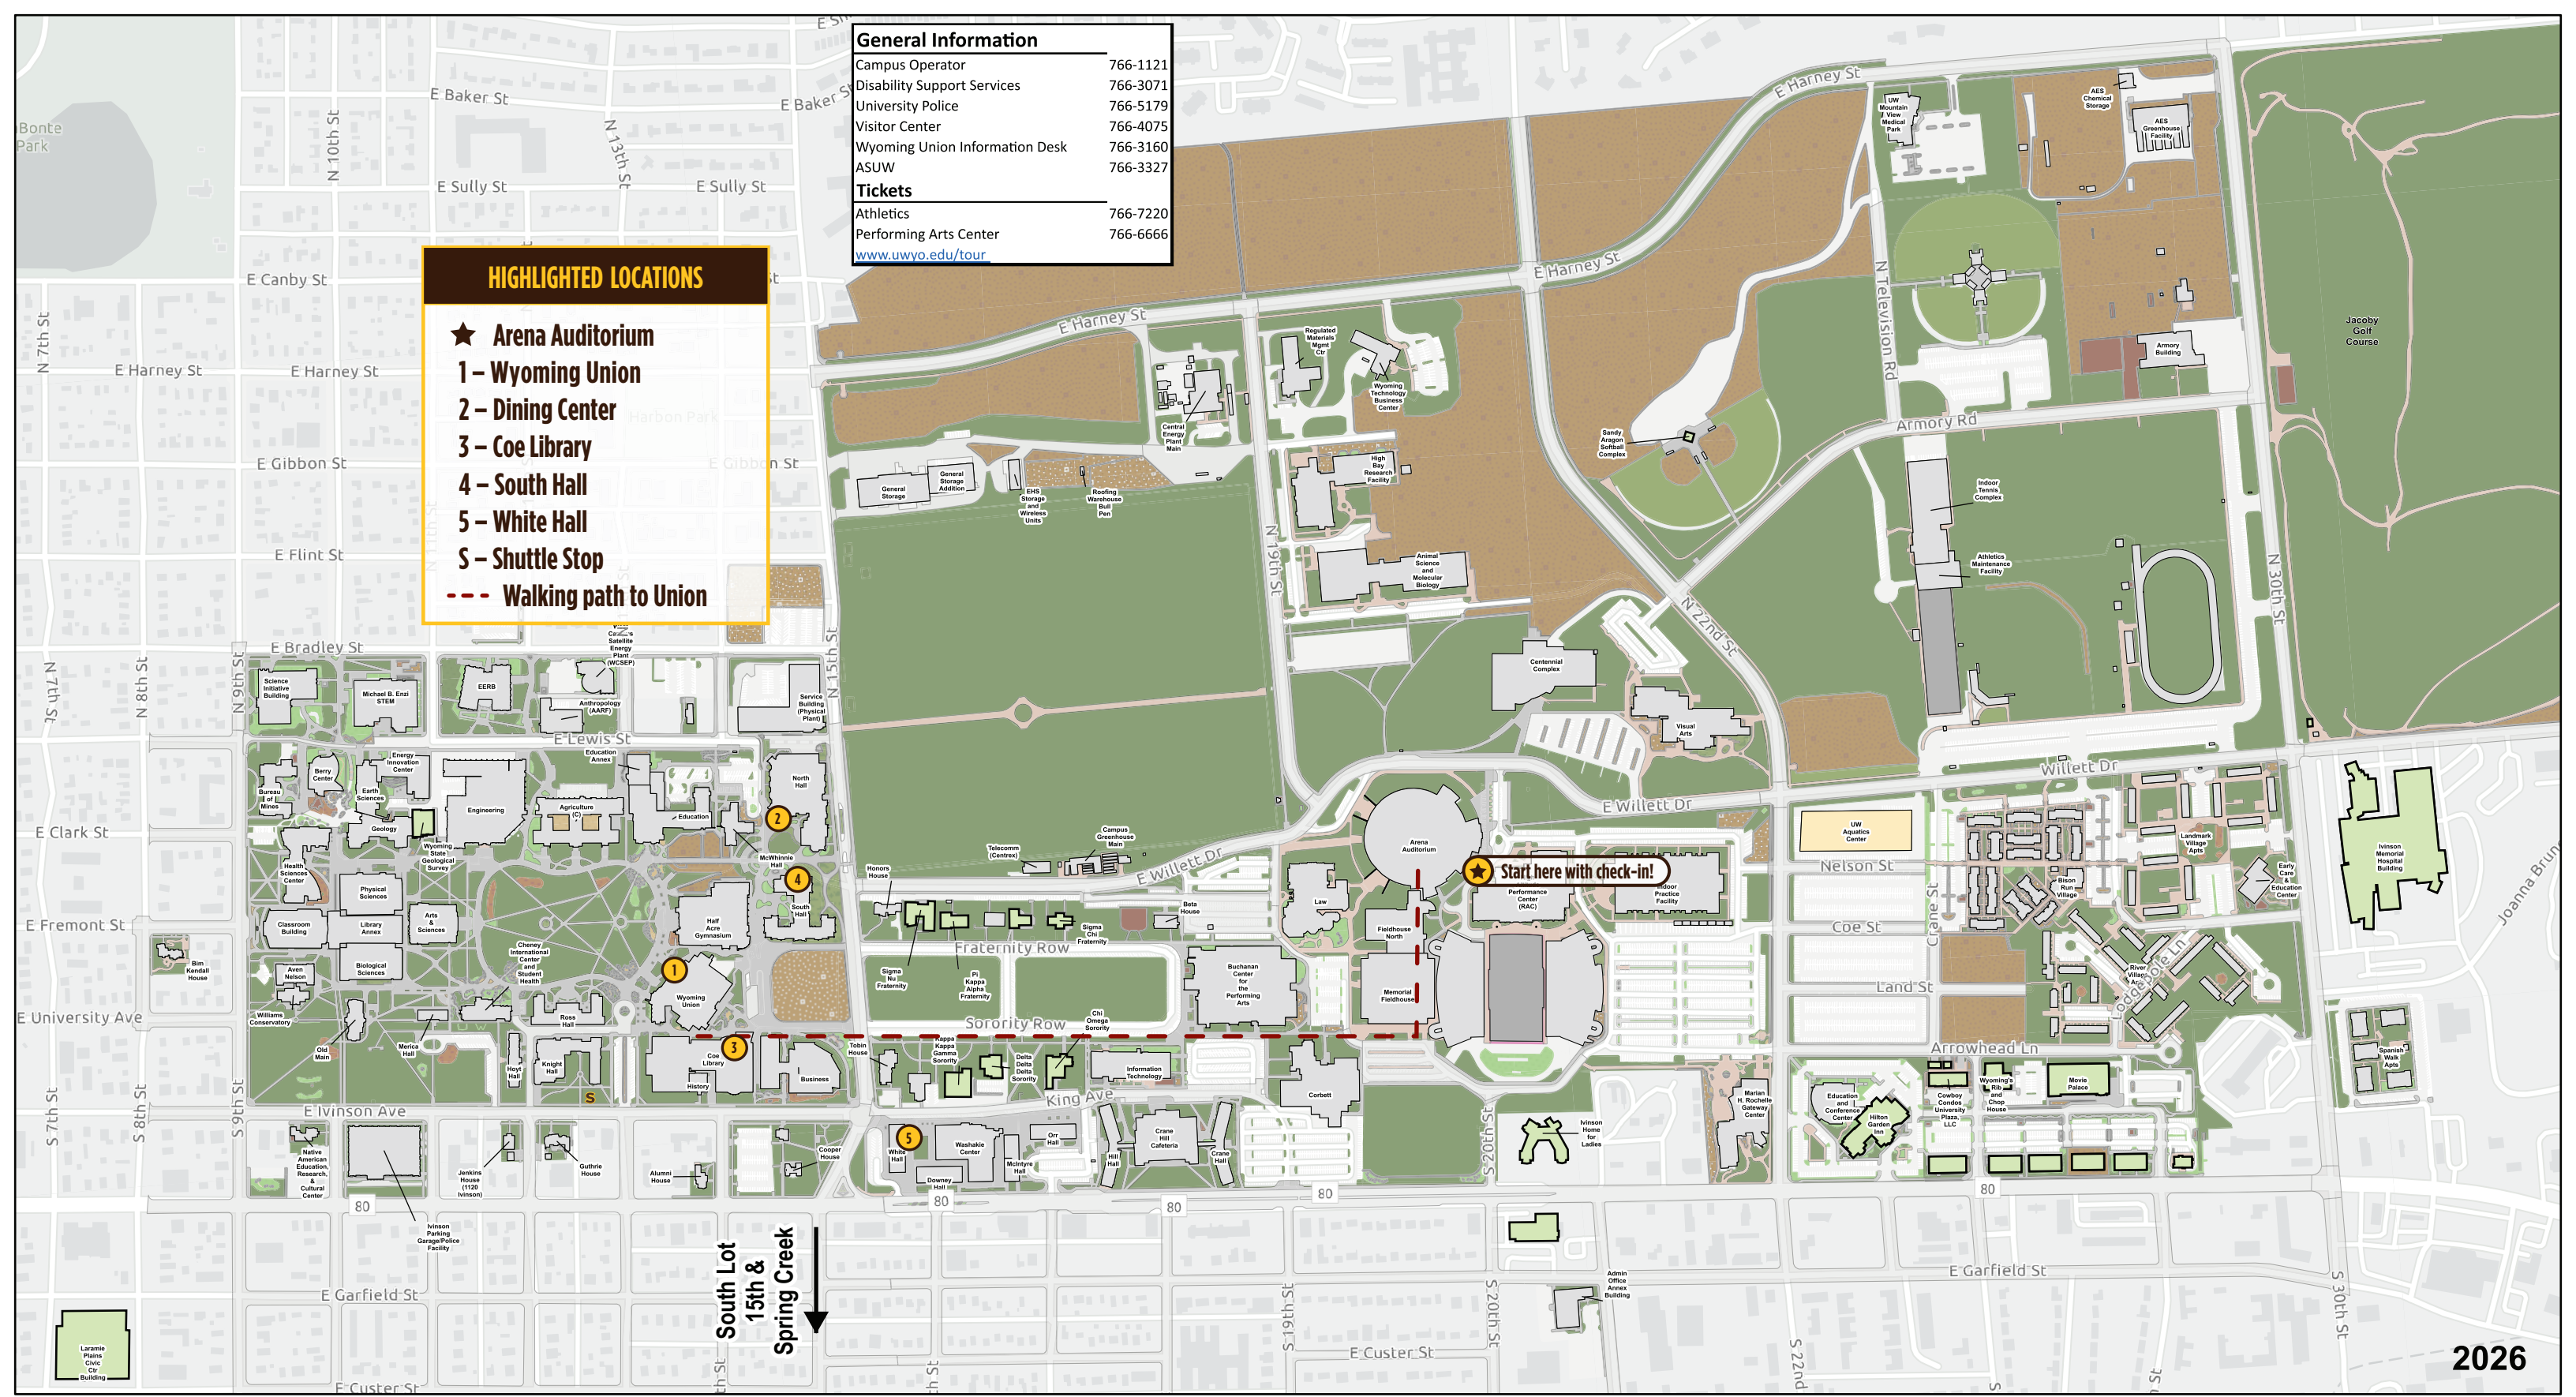

General Information	
Campus Operator	766-1121
Disability Support Services	766-3071
University Police	766-5179
Visitor Center	766-4075
Wyoming Union Information Desk	766-3160
ASUW	766-3327
Tickets	
Athletics	766-7220
Performing Arts Center	766-6666
www.uwyo.edu/tour	

HIGHLIGHTED LOCATIONS

- ★ Arena Auditorium
- 1 – Wyoming Union
- 2 – Dining Center
- 3 – Coe Library
- 4 – South Hall
- 5 – White Hall
- S – Shuttle Stop
- Walking path to Union

LARAMIE CAMPUS

Remember, pets are not allowed in University buildings. Only service animals trained in aiding those with a disability are permitted.

This map is provided as a visual aid only and its accuracy is not guaranteed. Dimensions and areas shown on this drawing were generated using digital drafting software and do not reflect or include field survey data. Any duplication of this document is not permitted without prior written consent.