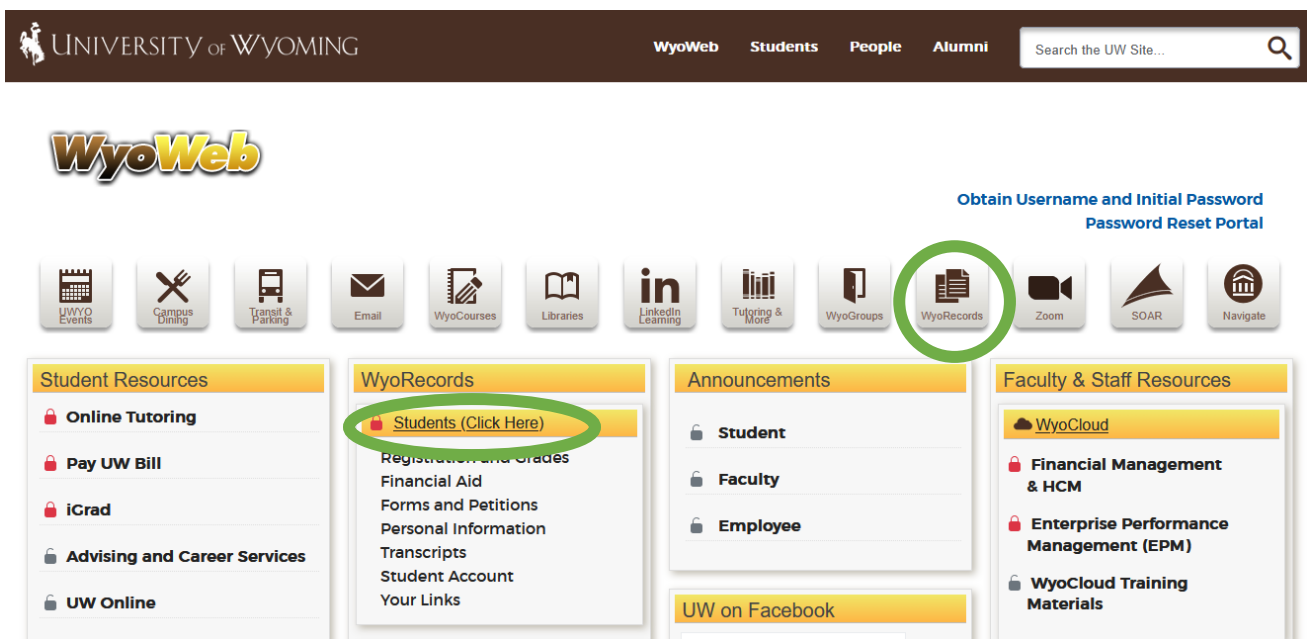

Viewing your ACT/SAT Scores submitted to UW

UW is test-optional for the Fall 2026. However, we encourage you to send in any ACT/SAT scores you may have for placement purposes.

If you aren't sure if you have sent in test scores, you can view the ACT, SAT, or Math Placement Exam scores UW has on file through your WyoRecords account. Follow the steps below to review.

1. Go to wyoweb.uwyo.edu and click on the WyoRecords icon at the top of the screen.

2. Login to your account with your UW username and password.
 - If you have not created your WyoWeb account yet, click Obtain Username and Initial Password located in the upper right-hand corner which will appear in blue to begin. You can view a how to access your WyoWeb account video at <https://youtu.be/Hwfs6YFDnXA>.
3. Once you get logged in, under the Menu heading, click the Student Records button, then click Academic Profile.