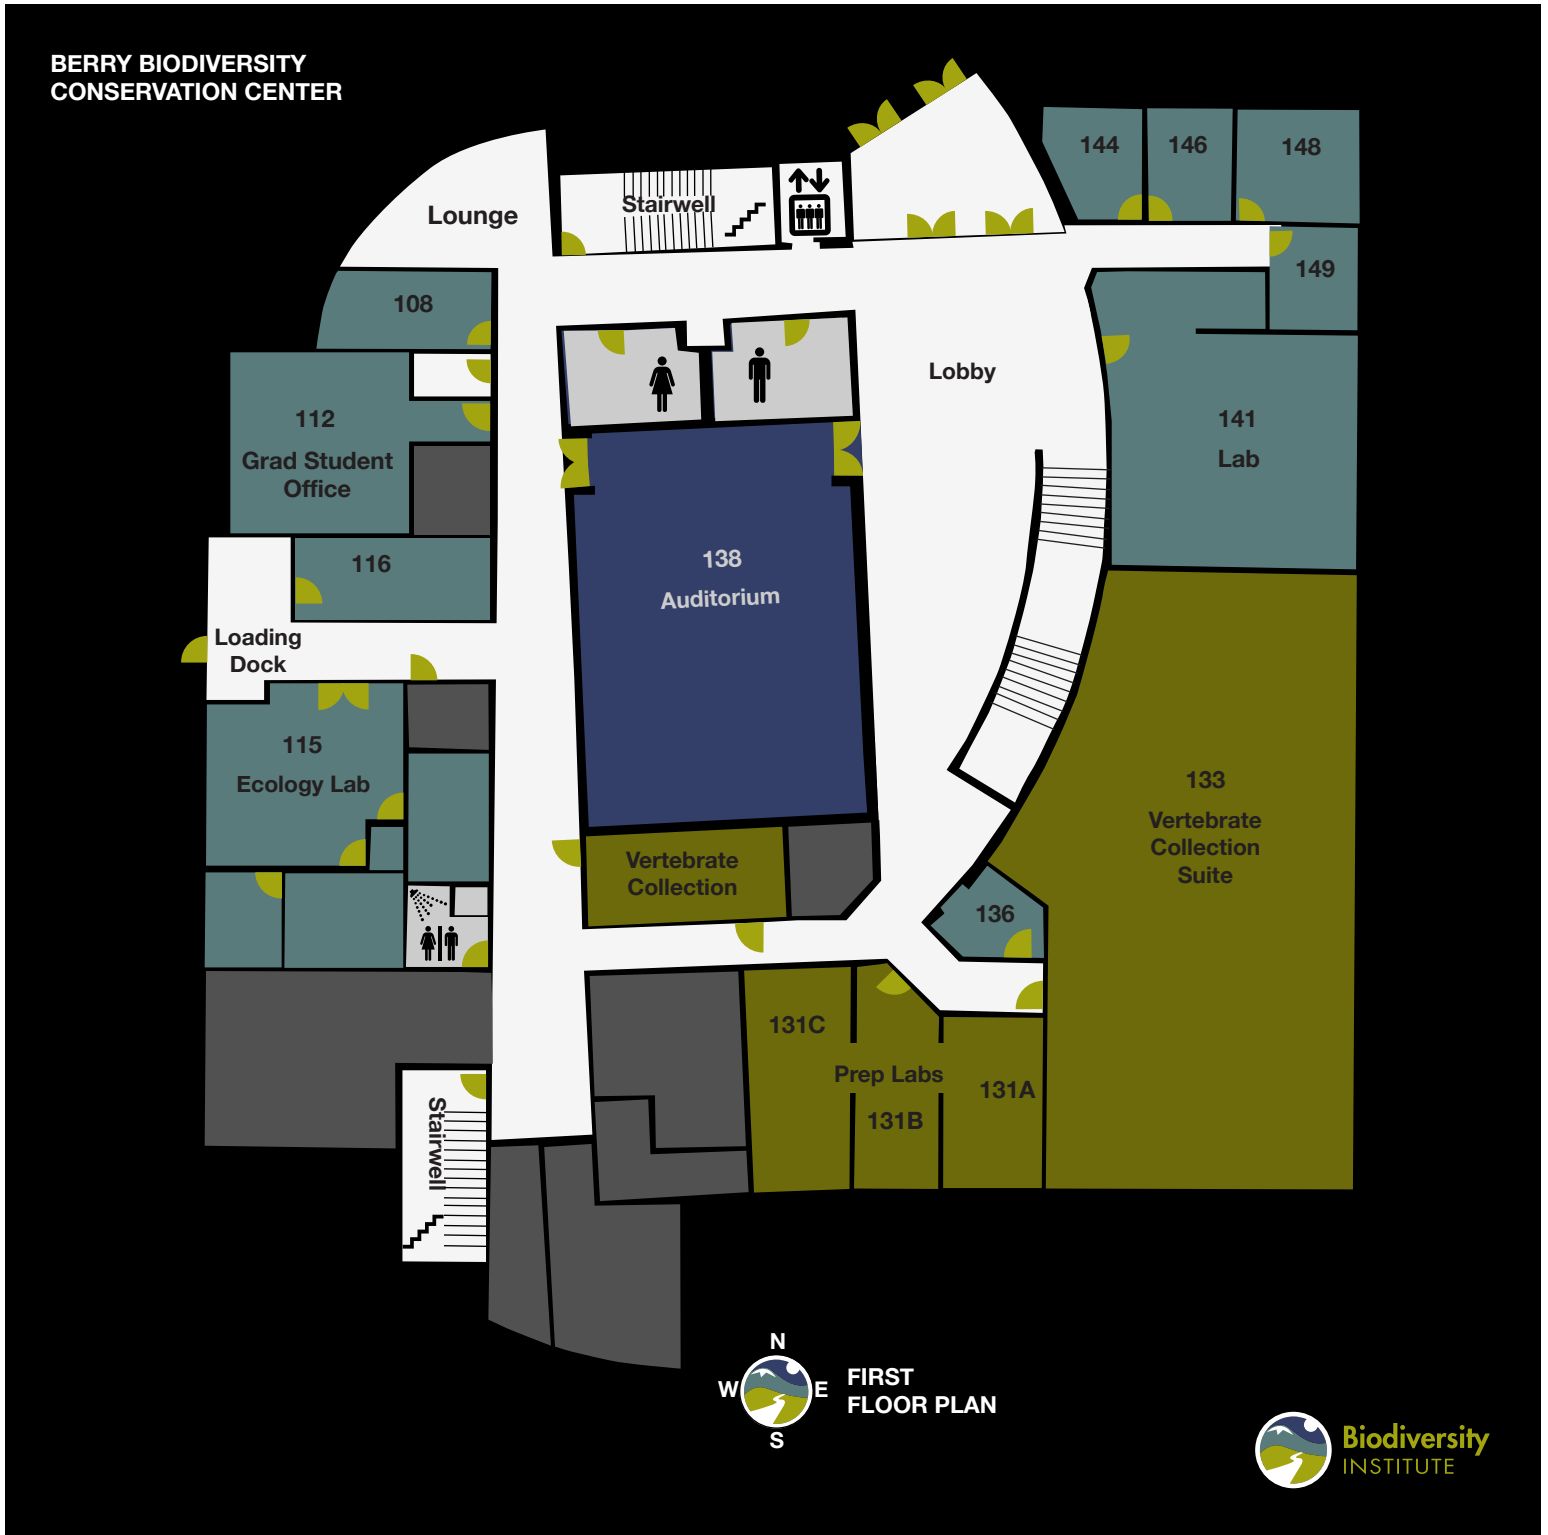

UW Berry Biodiversity Conservation Center Floor Plan

uwyo.edu/biodiversity/berry-center

**BERRY BIODIVERSITY
CONSERVATION CENTER**

**BERRY BIODIVERSITY
CONSERVATION CENTER**

N
W E S
THIRD FLOOR PLAN