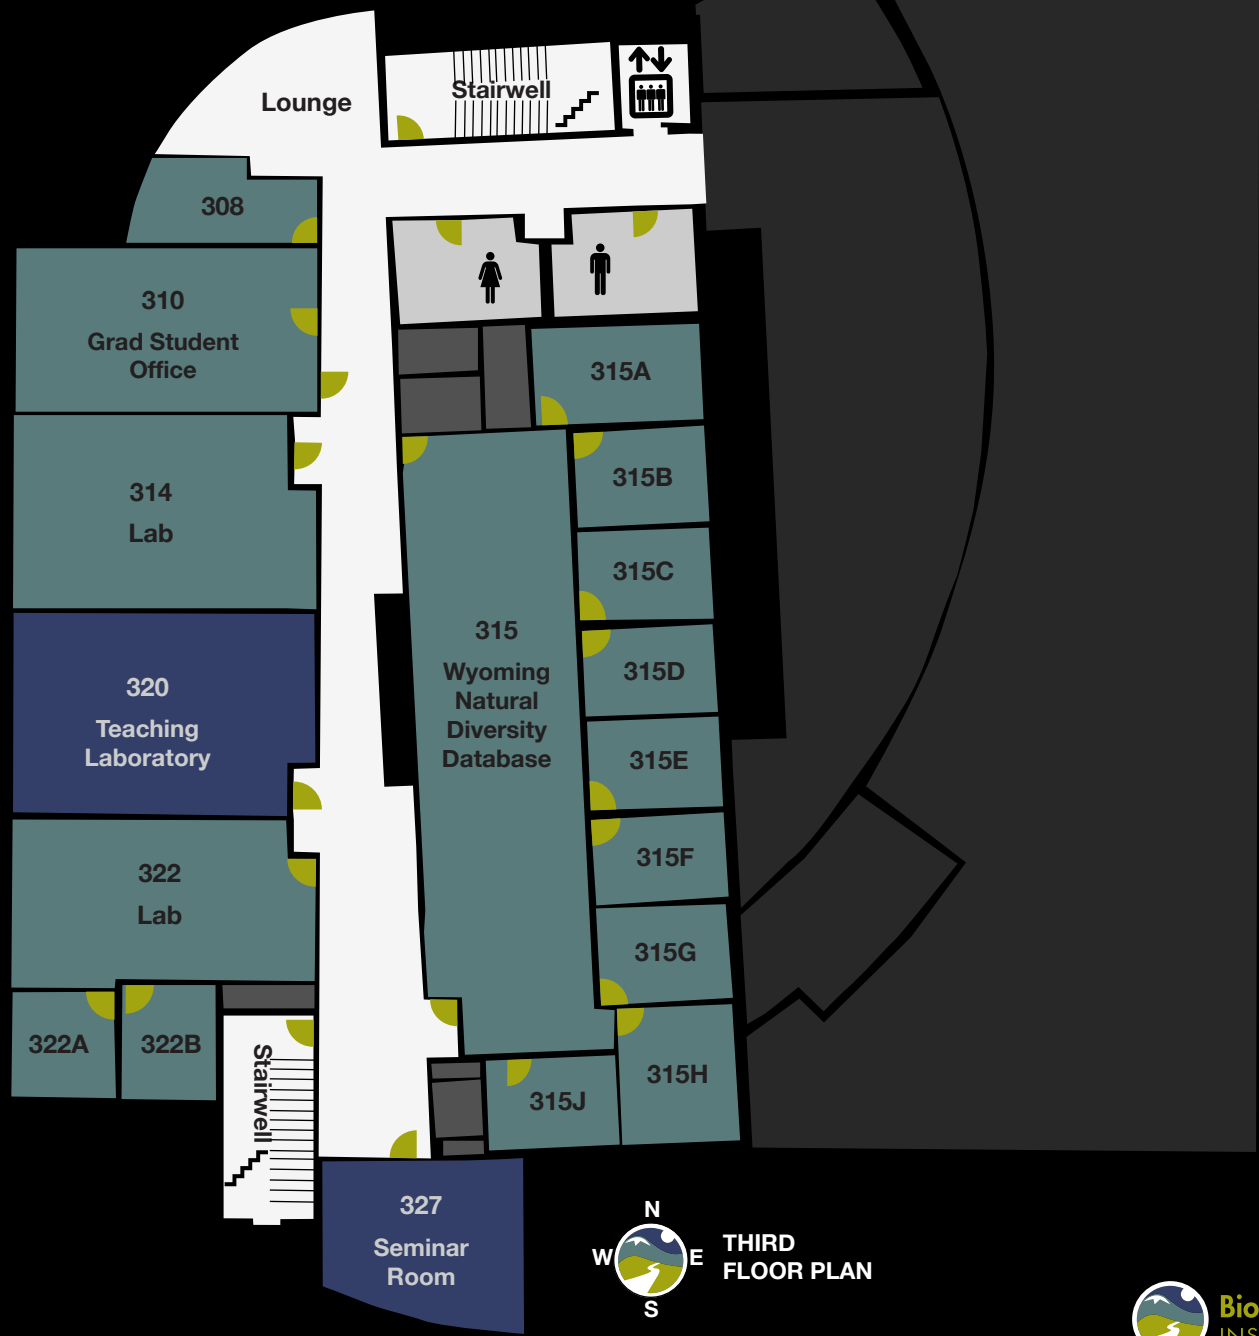

UW Berry Biodiversity Conservation Center Floor Plan

uwyo.edu/biodiversity/berry-center

**BERRY BIODIVERSITY
CONSERVATION CENTER**

**BERRY BIODIVERSITY
CONSERVATION CENTER**

N
W E S
THIRD FLOOR PLAN