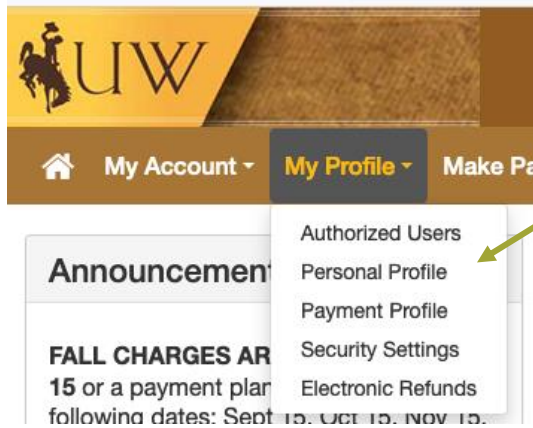

Click on the **WyoRecords** tile

Menu

- Registration
- **Student Account**
- Main Menu

- Click on **Student Account**

Menu

- Registration
- **Student Account**
 - Account Summary by Term
 - Financial Services Information
 - FlyWire - International Payment Method
 - Health Insurance
 - Refund Schedule
 - Student Financial Portal
 - Employee Tuition Waiver
- Main Menu

- Click on **Student Financial Portal**

- Click on **My Profile**

- Click on **Personal Profile**

My Profile

Personal Profile

Payment Profile

Security Settings

Student ID