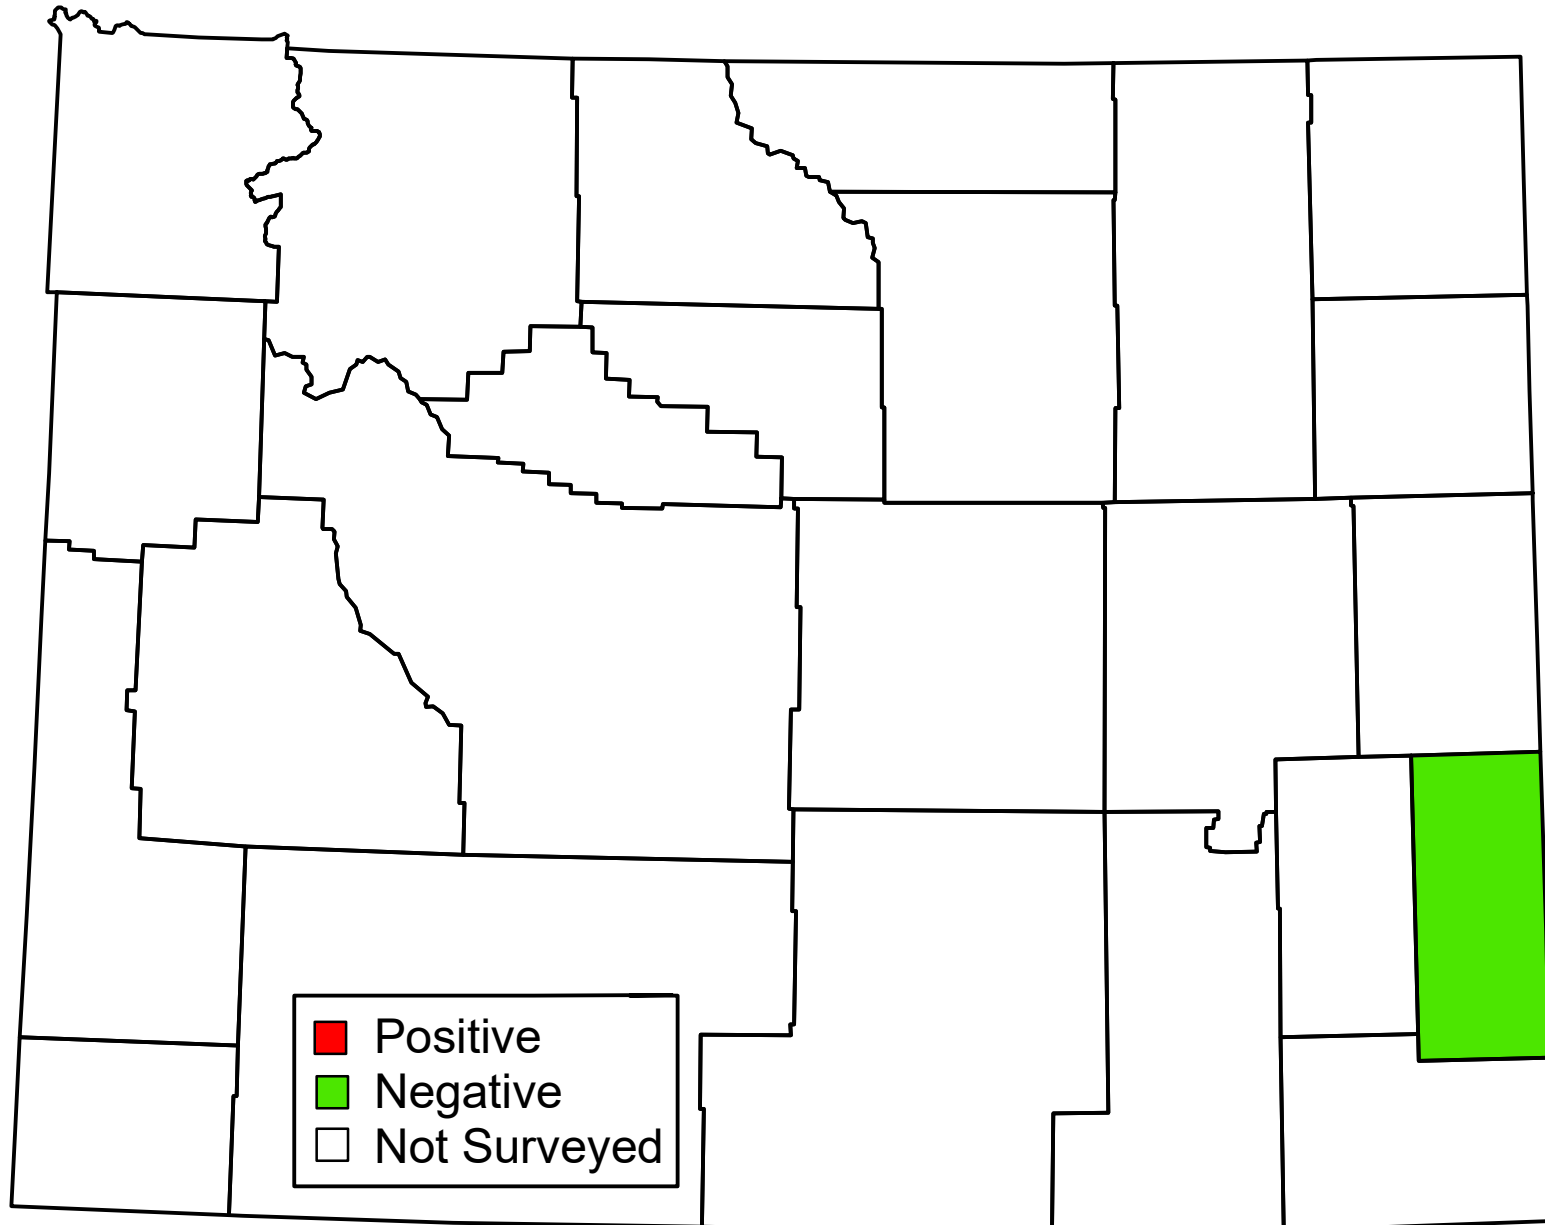

2020 Wyoming Light Brown Apple Moth (*Epiphyas postvittana*) Survey Summary

Map generated by Wyoming CAPS -www.uwyo.edu/capsweb - January 2021