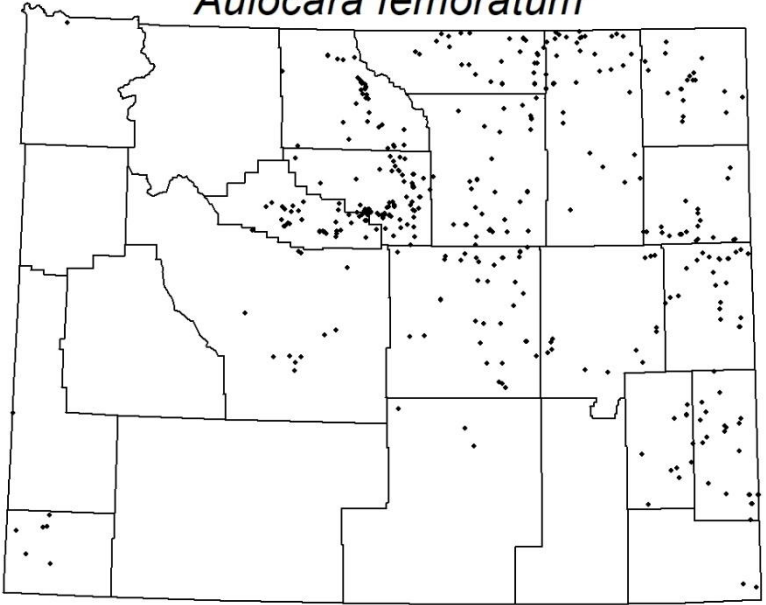

## *Aulocara femoratum*

*Aulocara femoratum*, the whitecrossed grasshopper, is found in Wyoming's shortgrass and mixedgrass prairies. It is more common in the northeast and becomes rare in the southwest deserts. Eggs overwinter in the soil and hatch in June, usually several weeks later than *A. elliotti*. Adults are present from mid July to September. It feeds primarily on grasses and can cause economic damage to forage, usually in conjunction with other grass feeders.