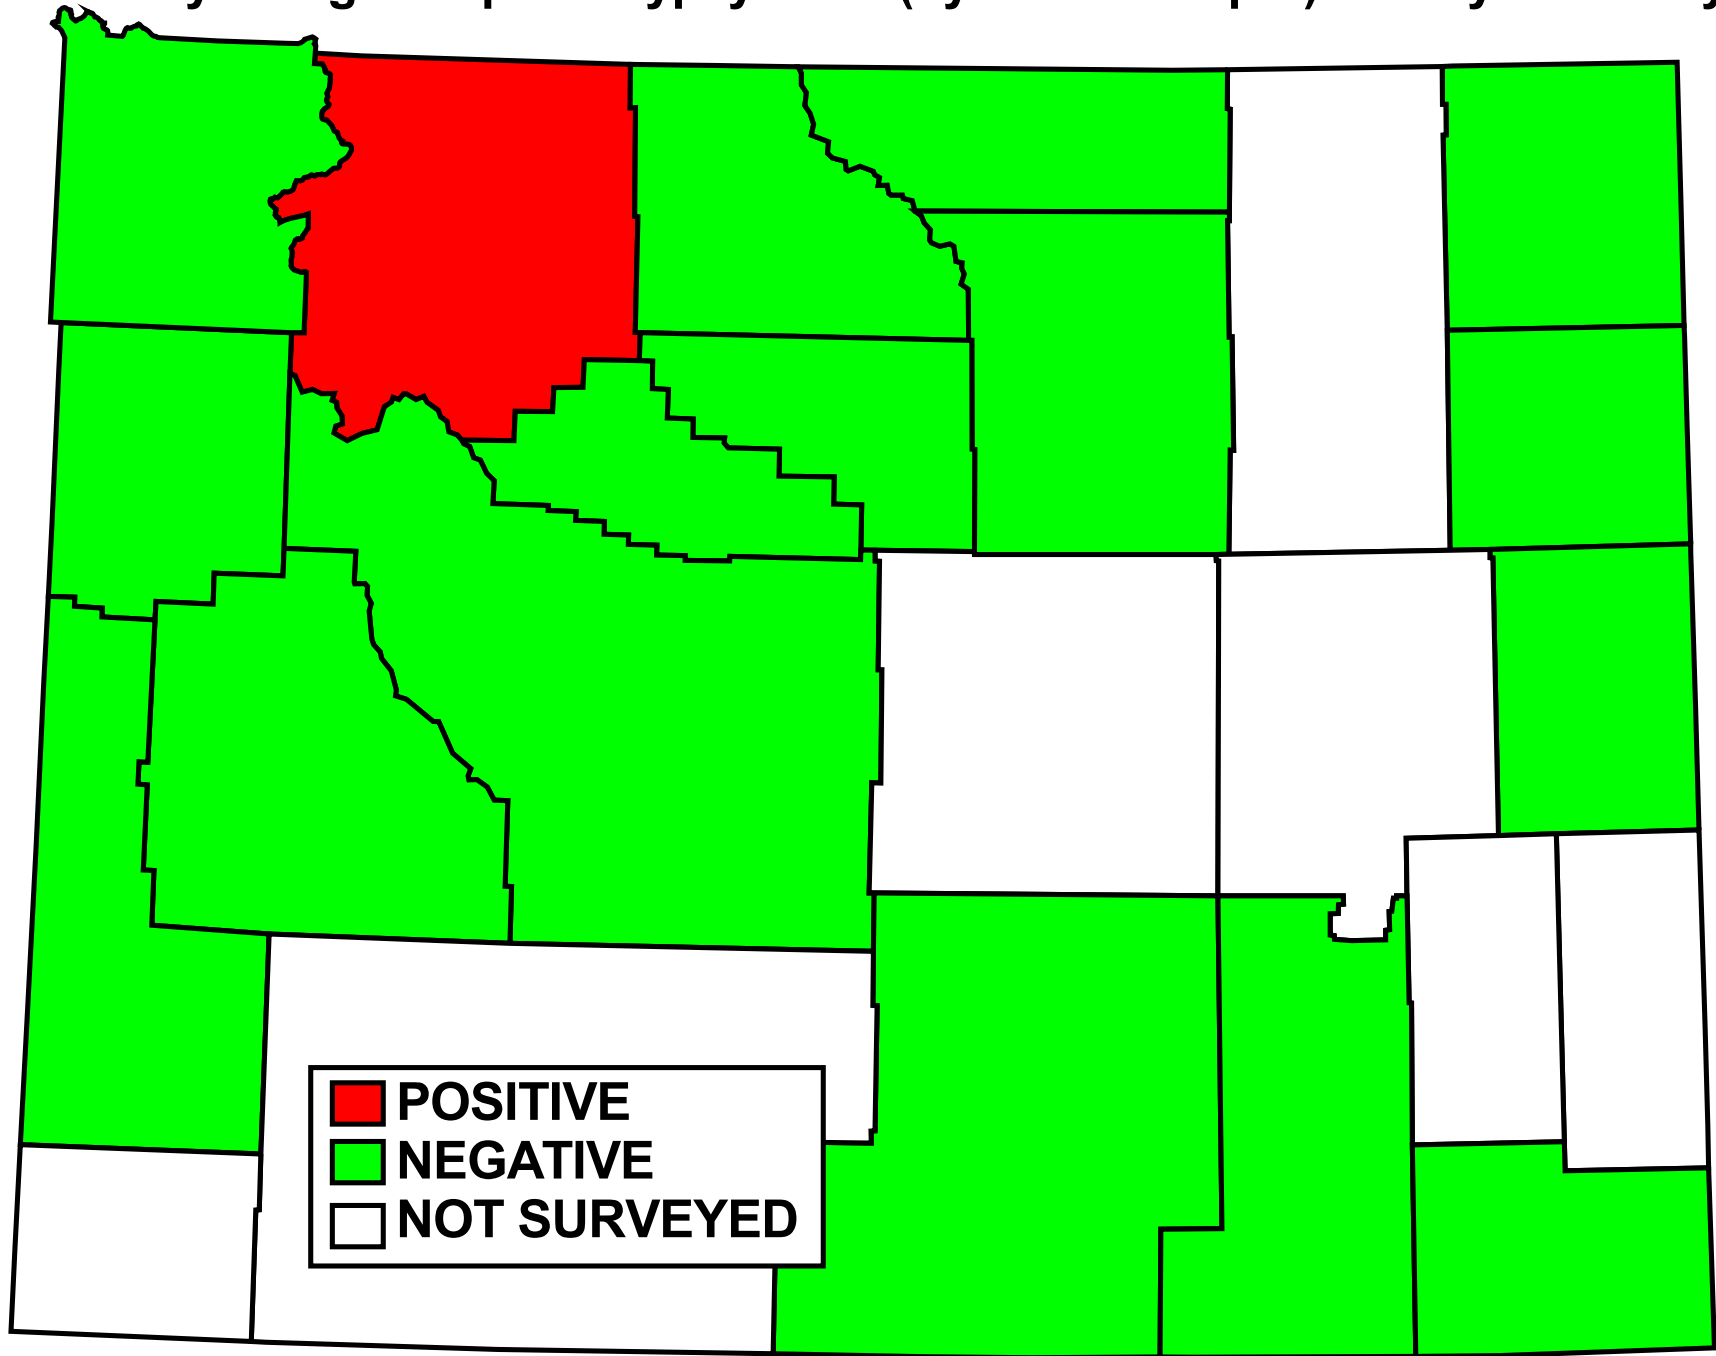

2007 Wyoming European Gypsy Moth (*Lymantria dispar*) Survey Summary

■ POSITIVE
■ NEGATIVE
□ NOT SURVEYED