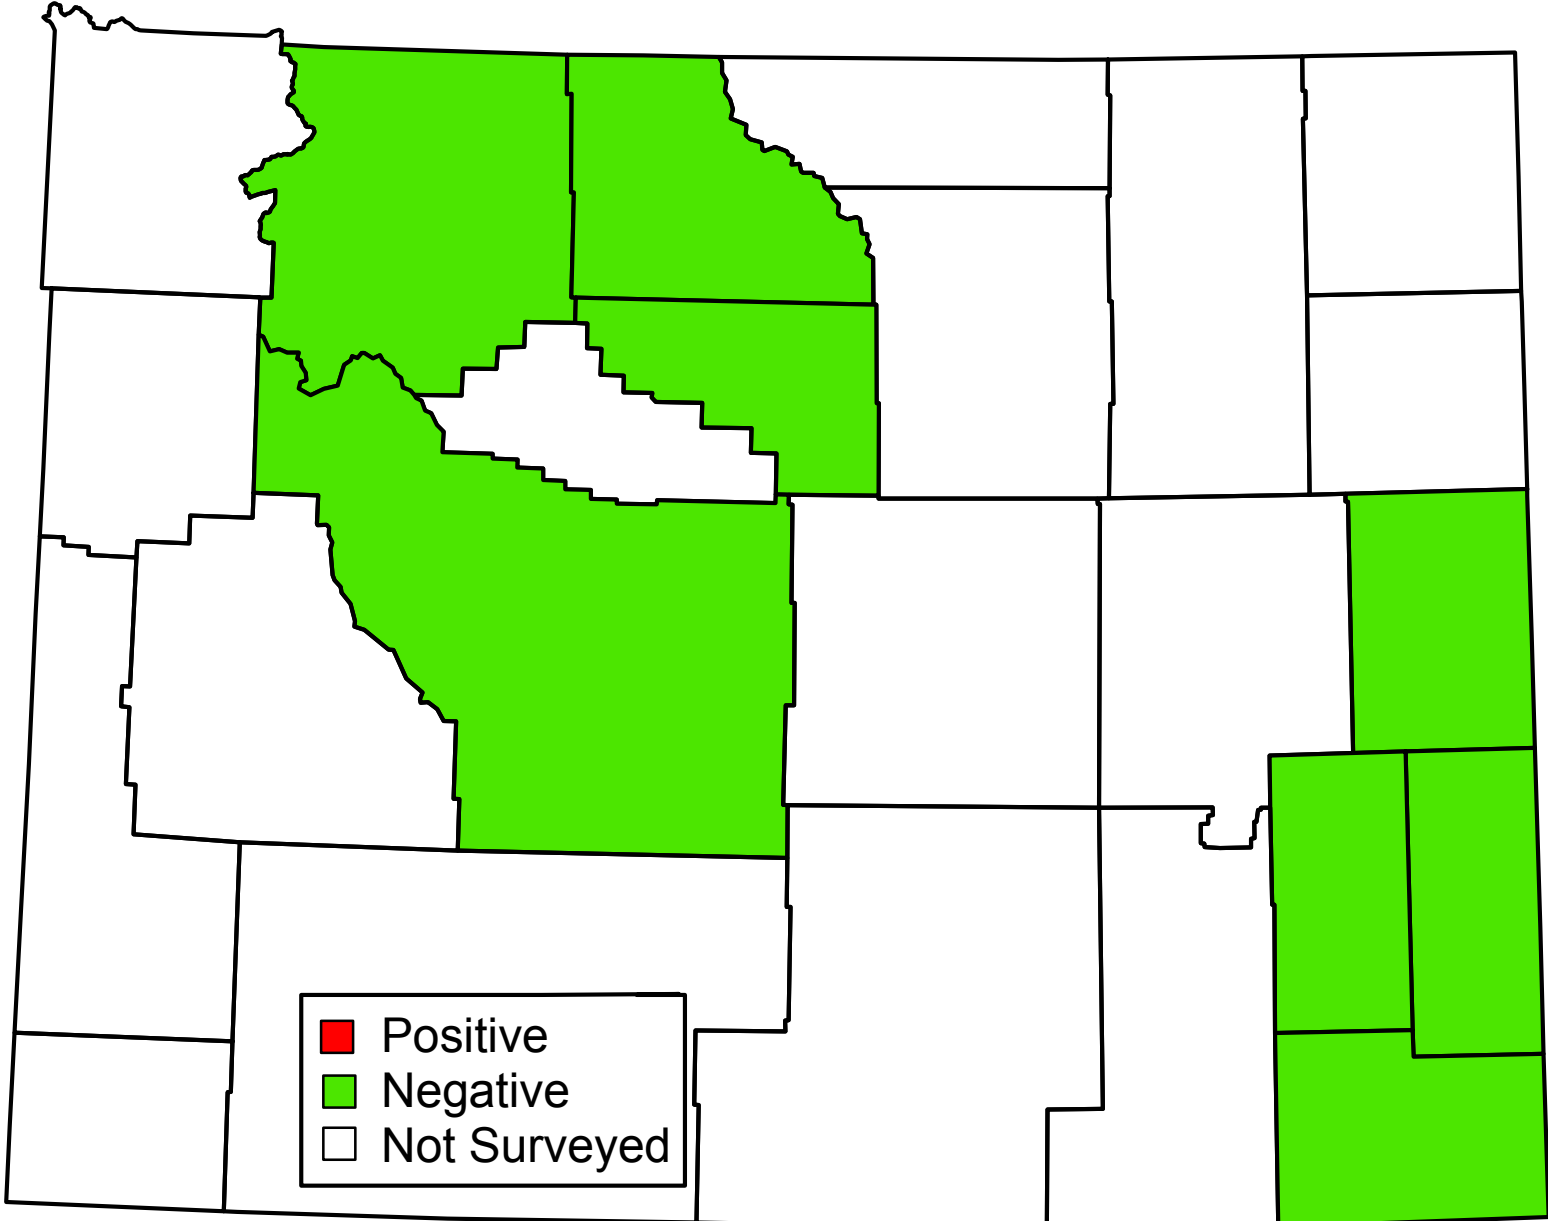

2019 Wyoming Potato Rot Nematode (*Ditylenchus destructor*) Survey Summary

Map generated by Wyoming CAPS -www.uwyo.edu/capsweb - January 2020