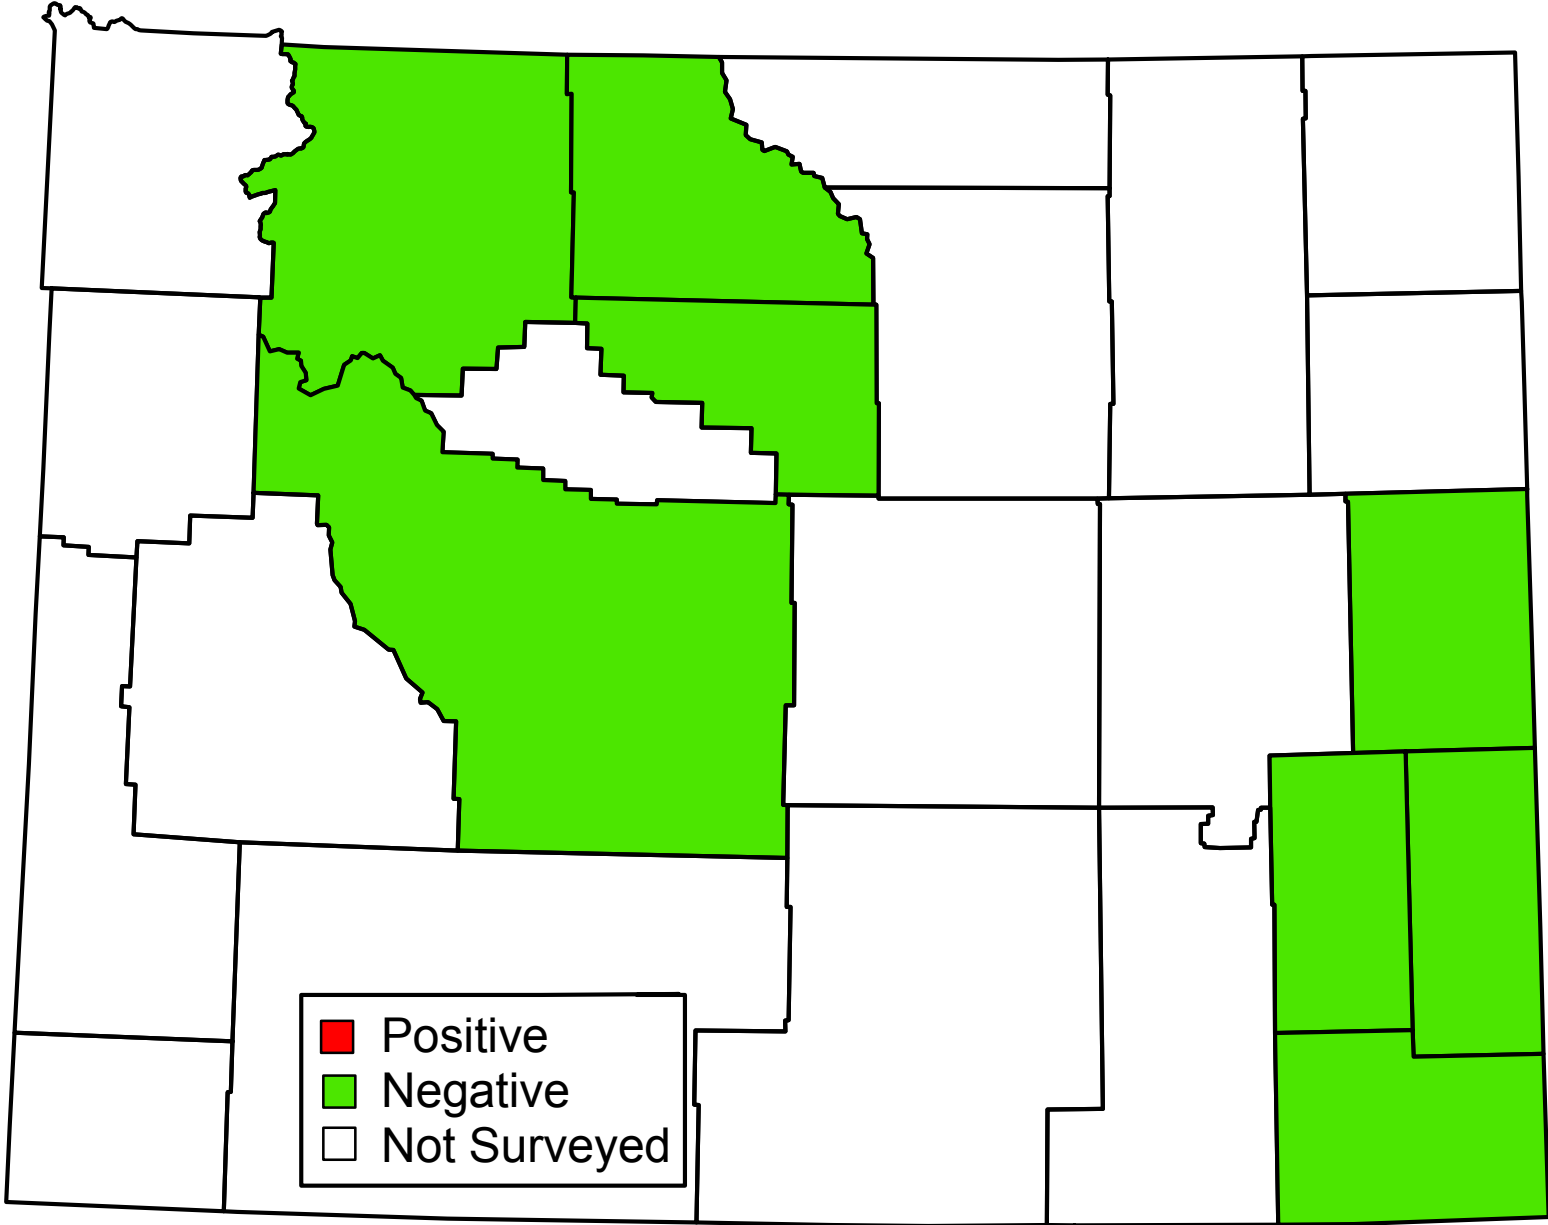

2019 Wyoming Peanut Root-knot Nematode (*Meloidogyne arenaria*) Survey Summary

Map generated by Wyoming CAPS -www.uwyo.edu/capsweb - January 2020