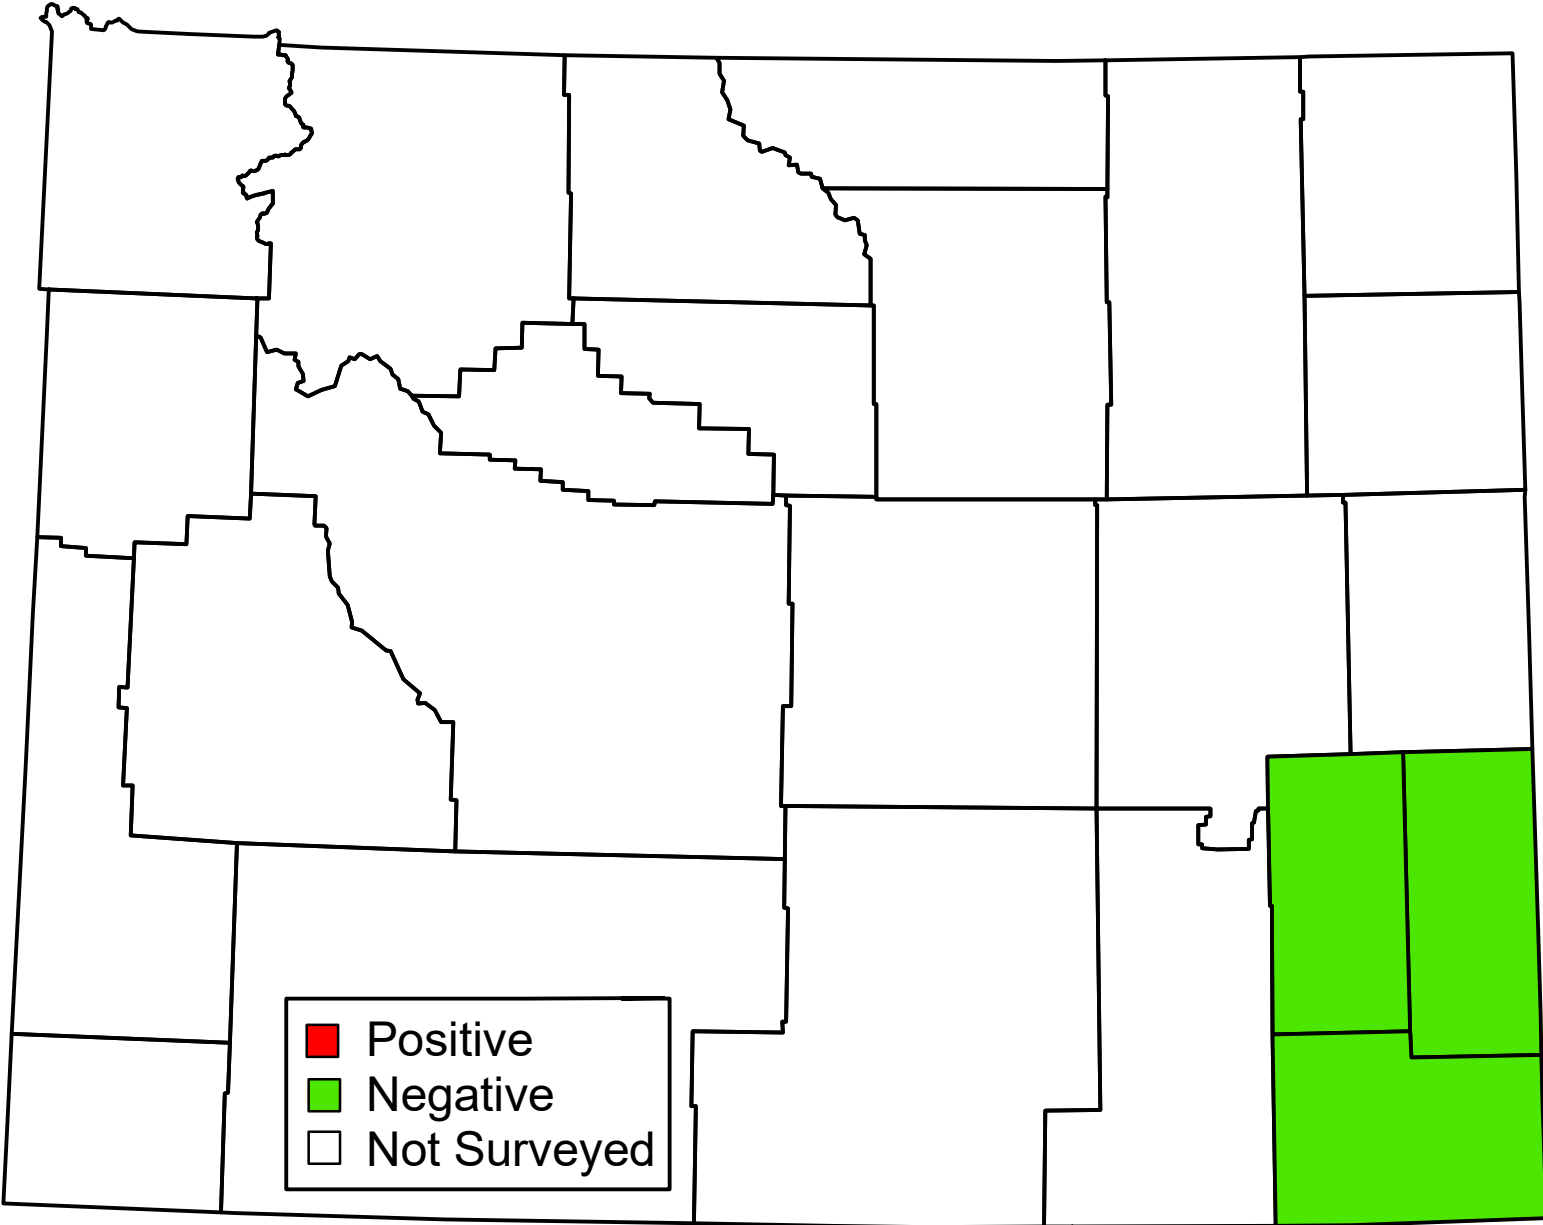

2020 Wyoming Columbia Root-knot Nematode (*Meloidogyne chitwoodi*) Survey Summary

Map generated by Wyoming CAPS -www.uwyo.edu/capsweb - March 2021